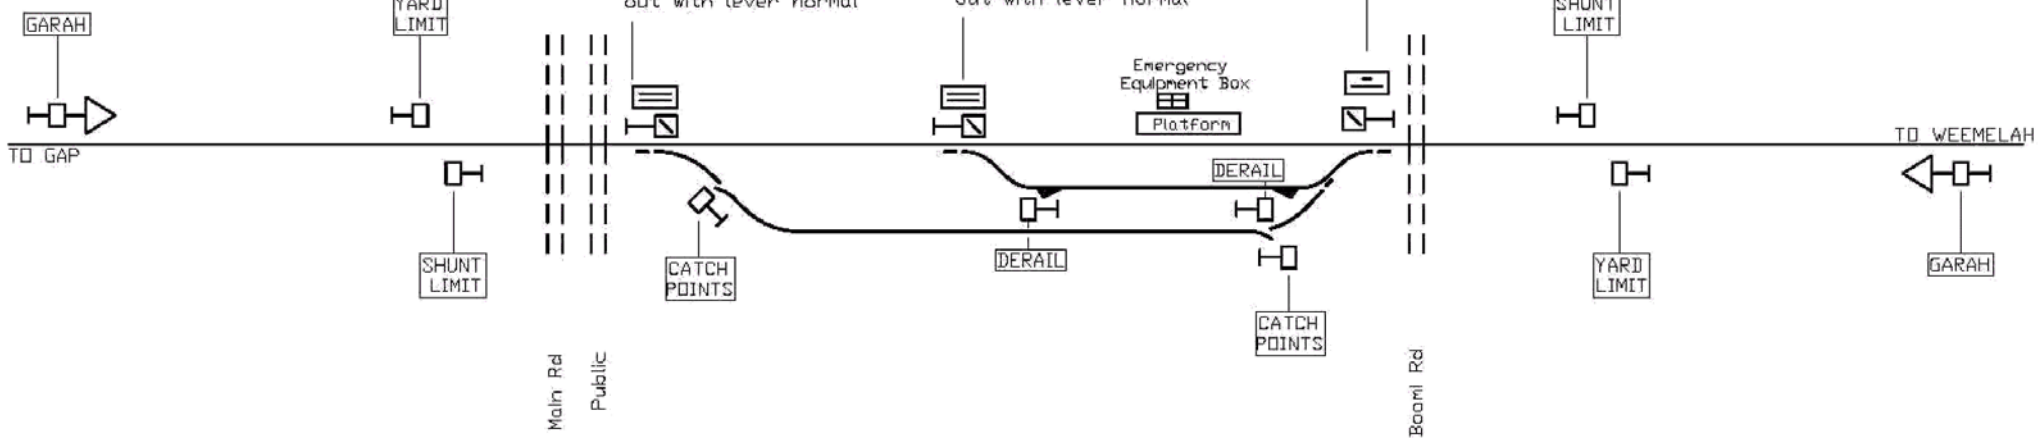

720km 721km 722km 723km 724km 725km 726km 727km

719.834km 721.861km 722.3876km 722.784km 723.058km 723.260km 723.797km 724.354km 724.386km 725.144km 725.646km 727.647km

GARAH  
724.042km

FRAME B  
1. Released by operators key out with lever normal

FRAME C  
1. Released by operators key out with lever normal

FRAME F  
1. Released by operators key out with lever normal

SECTION: CAMURRA-GARAH: TRAIN ORDER WORKING

SECTION: GARAH-WEEMELAH: TRAIN ORDER WORKING

No	Date	Revision Description	Drawn	Checked	Appr'd	Checked	Appr'd
1							
2							
3							

 AUSTRALIAN RAIL TRACK CORPORATION LTD		186 DD 13	
		TITLE <b>GARAH DRIVERS DIAGRAM</b>	
Date: NOT TO SCALE Date: Date Certified:		1 of 1	