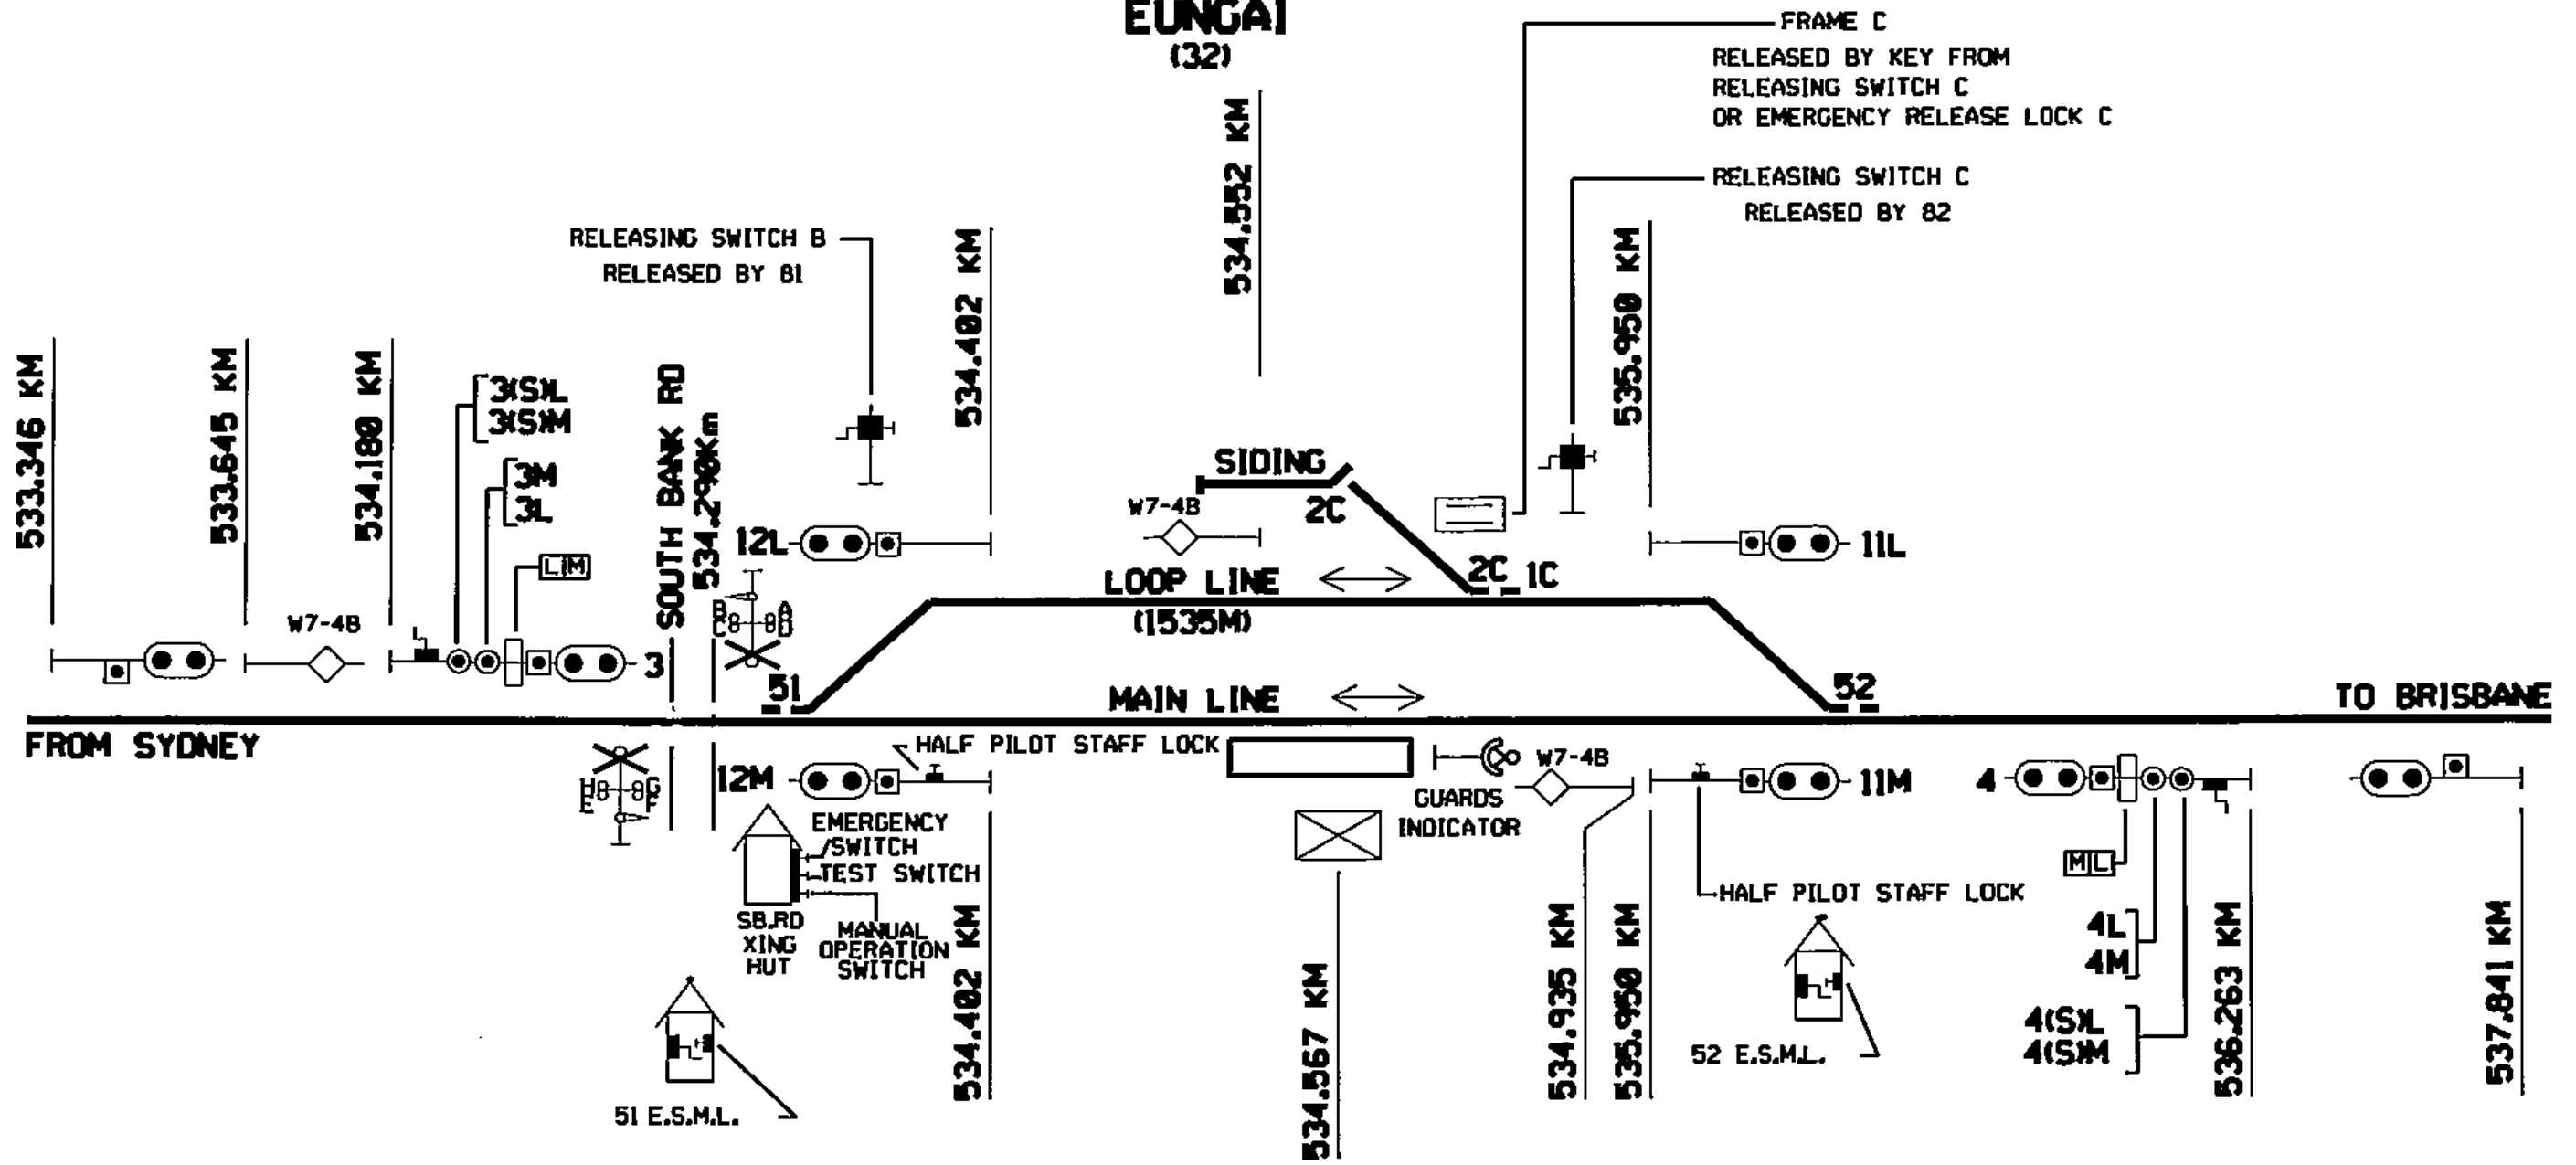

EUNGAI
EUNGAI.DGN

EUNGAI (32)

NOTE:

51 AND 52 POINTS ARE POWER OPERATED

ARTC OF NSW

EUNGAI SIGNALLING ARRANGEMENT

SIGNAL DESIGNER 070610

JOB No. AS09234
DRAWING No. C33201000.DGN