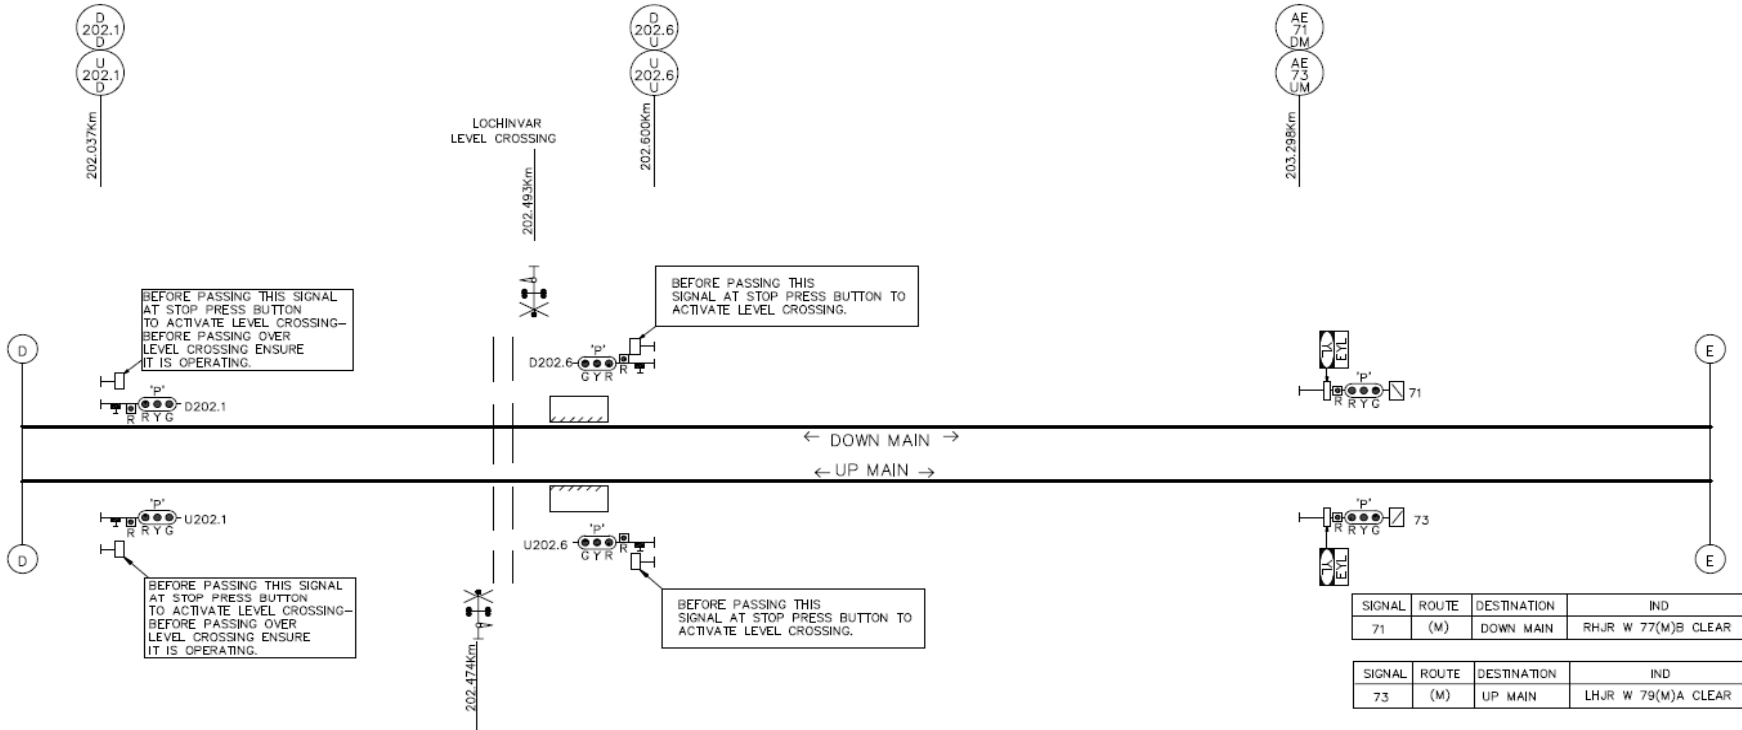

LOCHINVAR

NOTES:
 'P' INDICATES SIGNAL CAN DISPLAY PULSATING ASPECT