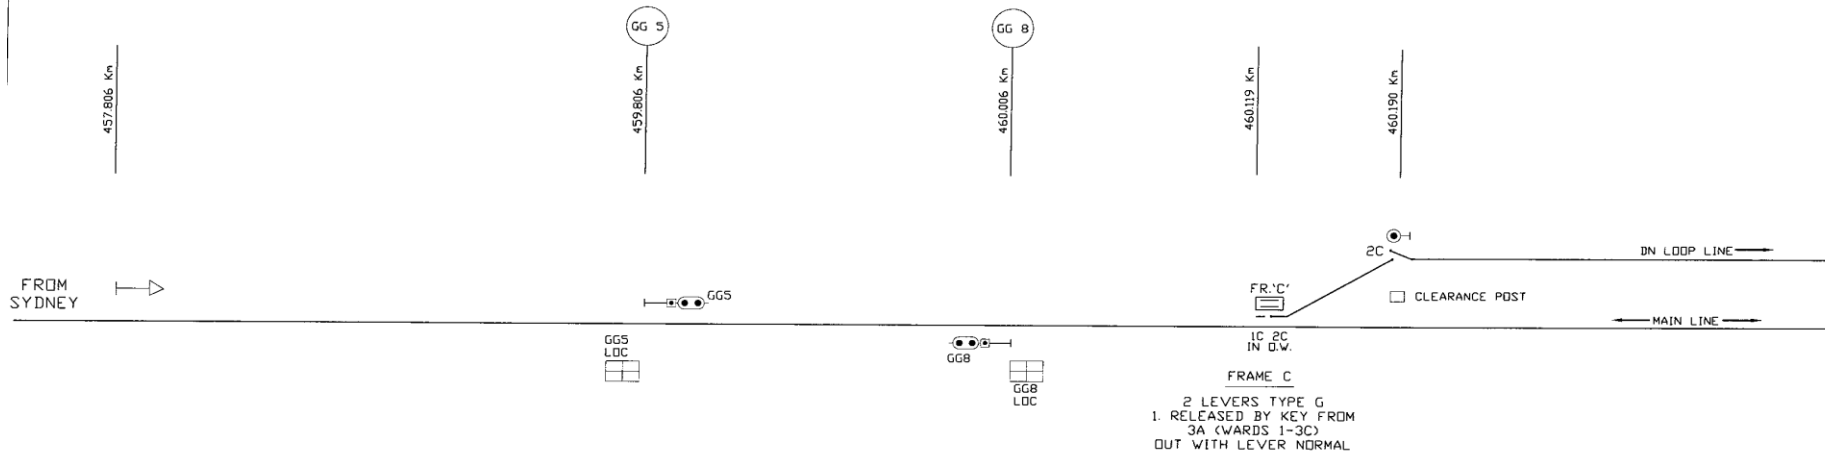

GULGONG

**HUNTER VALLEY & NORTH COAST
SIGNALLING ALLIANCE**

ARTC

ANSALDO SIGNAL

UNION SWITCH & SIGNAL

**GULGONG
SIGNALLING ARRANGEMENT**

Produced by ARTC & USS SIGNALLING ALLIANCE-Signal Design Ver:1 Date: 02/05/2007