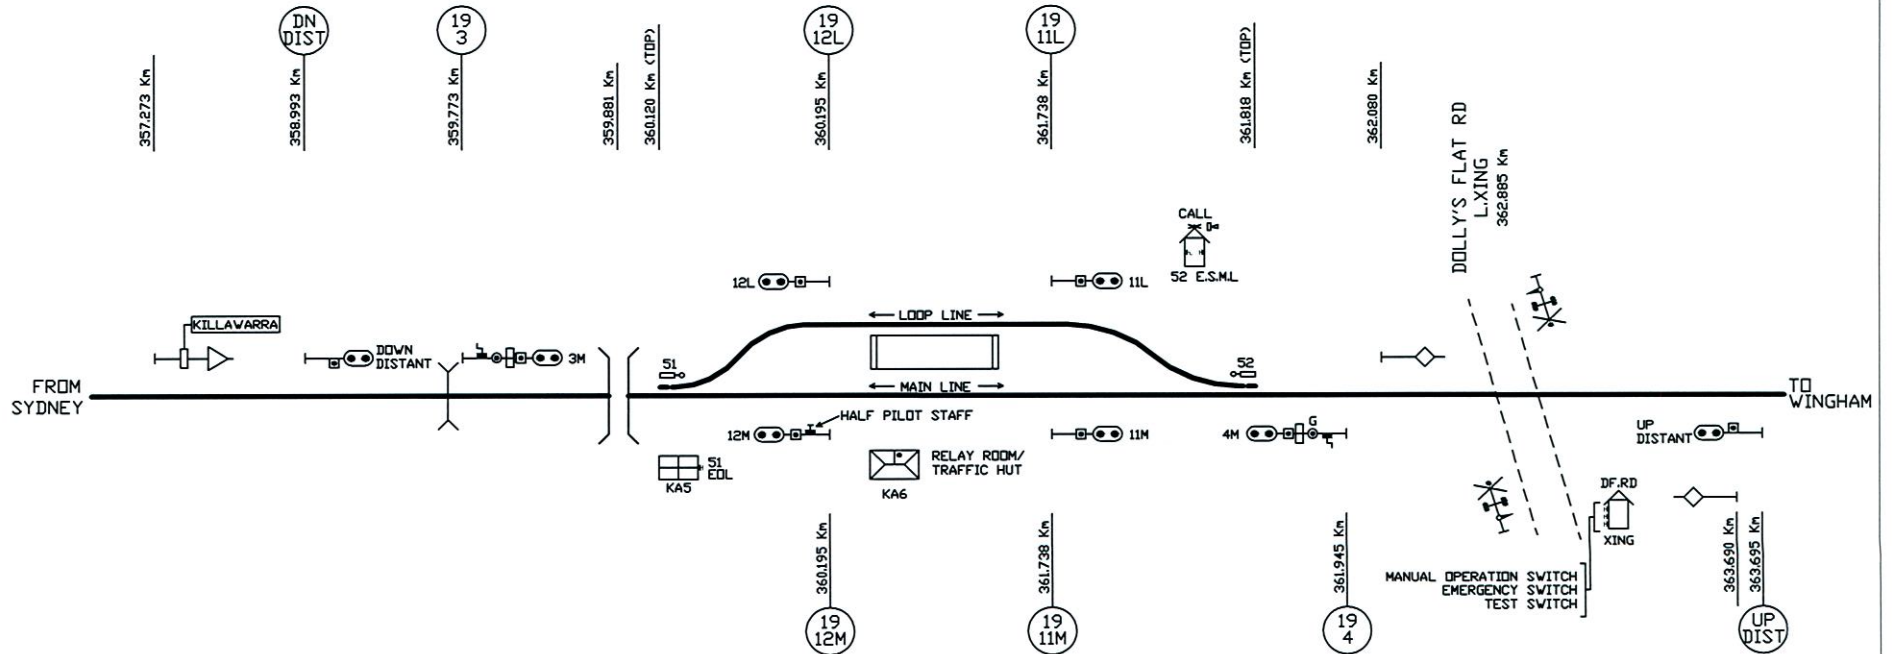

KILLAWARRA

ROUTE	DESTINATION	INDICATION
3M	MAIN LINE	-
3M	MAIN LINE	L.SPEED + 'M'
3L	LOOP LINE	L.SPEED + 'L'
11M	MAIN LINE	-
11L	MAIN LINE	-
4M	MAIN LINE	-
4M	MAIN LINE	L.SPEED + 'M'
4L	LOOP LINE	L.SPEED + 'L'
12M	MAIN LINE	-
12L	MAIN LINE	-

 <small>AUSTRALIAN RAIL TRACK CORPORATION LTD</small>	KILLAWARRA SIGNALLING ARRANGEMENT	Sheet No. 1 of 1
	VERSION DATE 30/04/13	