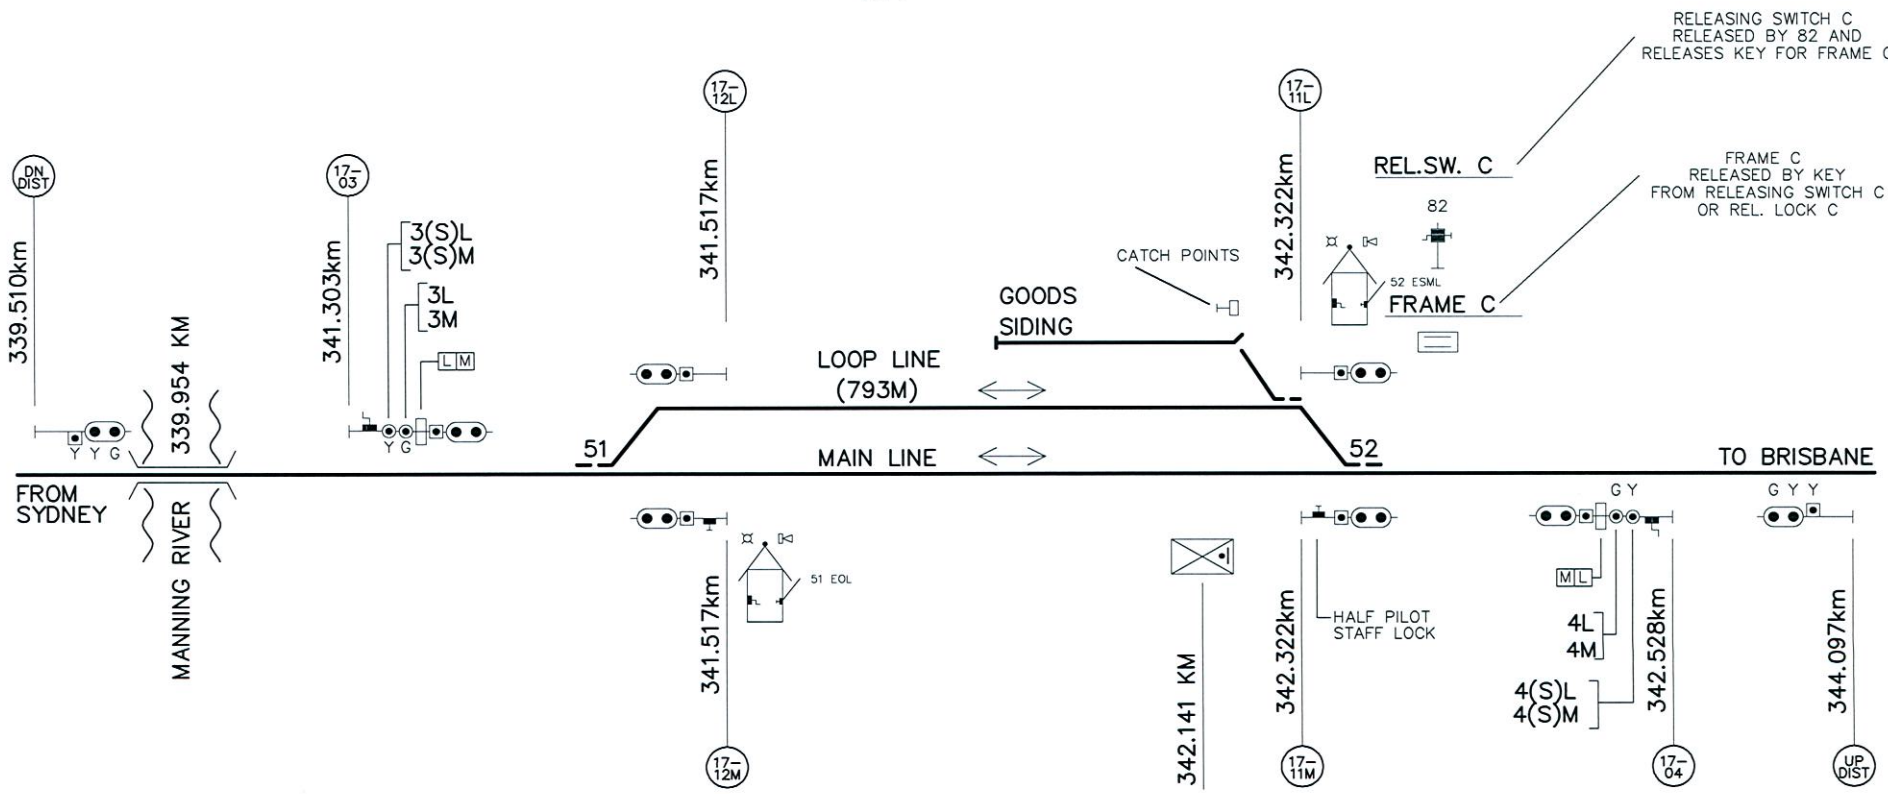

MT GEORGE (ME) (17)

MT GEORGE
MT GEORGE_DD.DWG

MT GEORGE
MT GEORGE_DD.DWG

 <small>AUSTRALIAN RAIL TRACK CORPORATION LTD</small>	SIGNALLING ARRANGEMENT
	MT GEORGE UP AND DOWN DISTANT SIGNALS RELOCATION
MT GEORGE DRIVERS DIAGRAM	
JOB NO. AS13206 SHEET No. 1 OF 1 VERSION DATE 03/08/2013 PRODUCED BY UTS RAIL	NOT TO SCALE