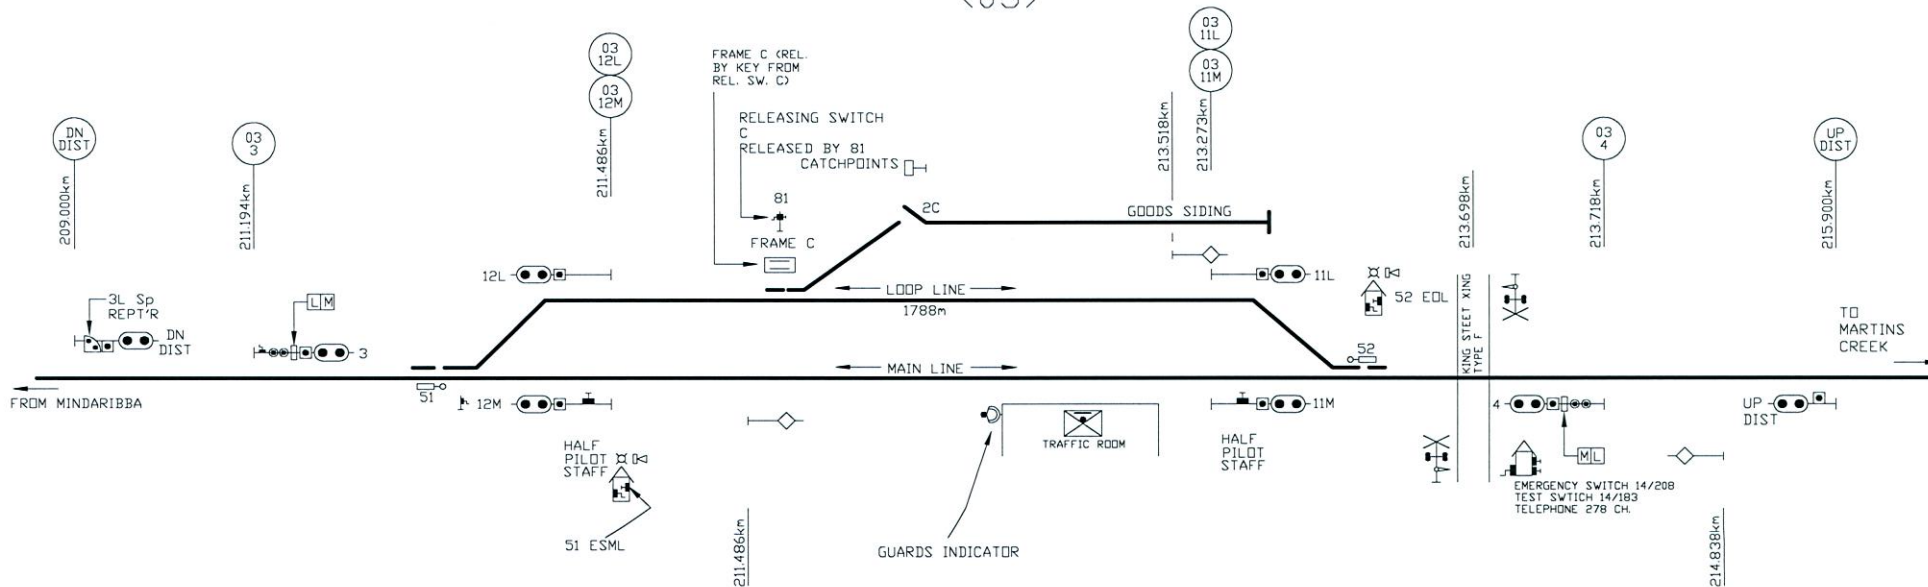

# PATERSON (PN) (03)

PATERSON  
PATERSON\_DD.DWG

PATERSON  
PATERSON\_DD.DWG

 <b>ARTC</b> <small>AUSTRALIAN RAIL TRACK CORPORATION LTD</small>	SIGNALLING ARRANGEMENT
	PATERSON UP DISTANT SIGNAL RELOCATION
<h2 style="margin: 0;">PATERSON DRIVERS DIAGRAM</h2>	
NOT TO SCALE	
JOB NO. AS13202 SHEET No. 1 OF 1 VERSION DATE 05/08/2013 PRODUCED BY UTS RAIL	