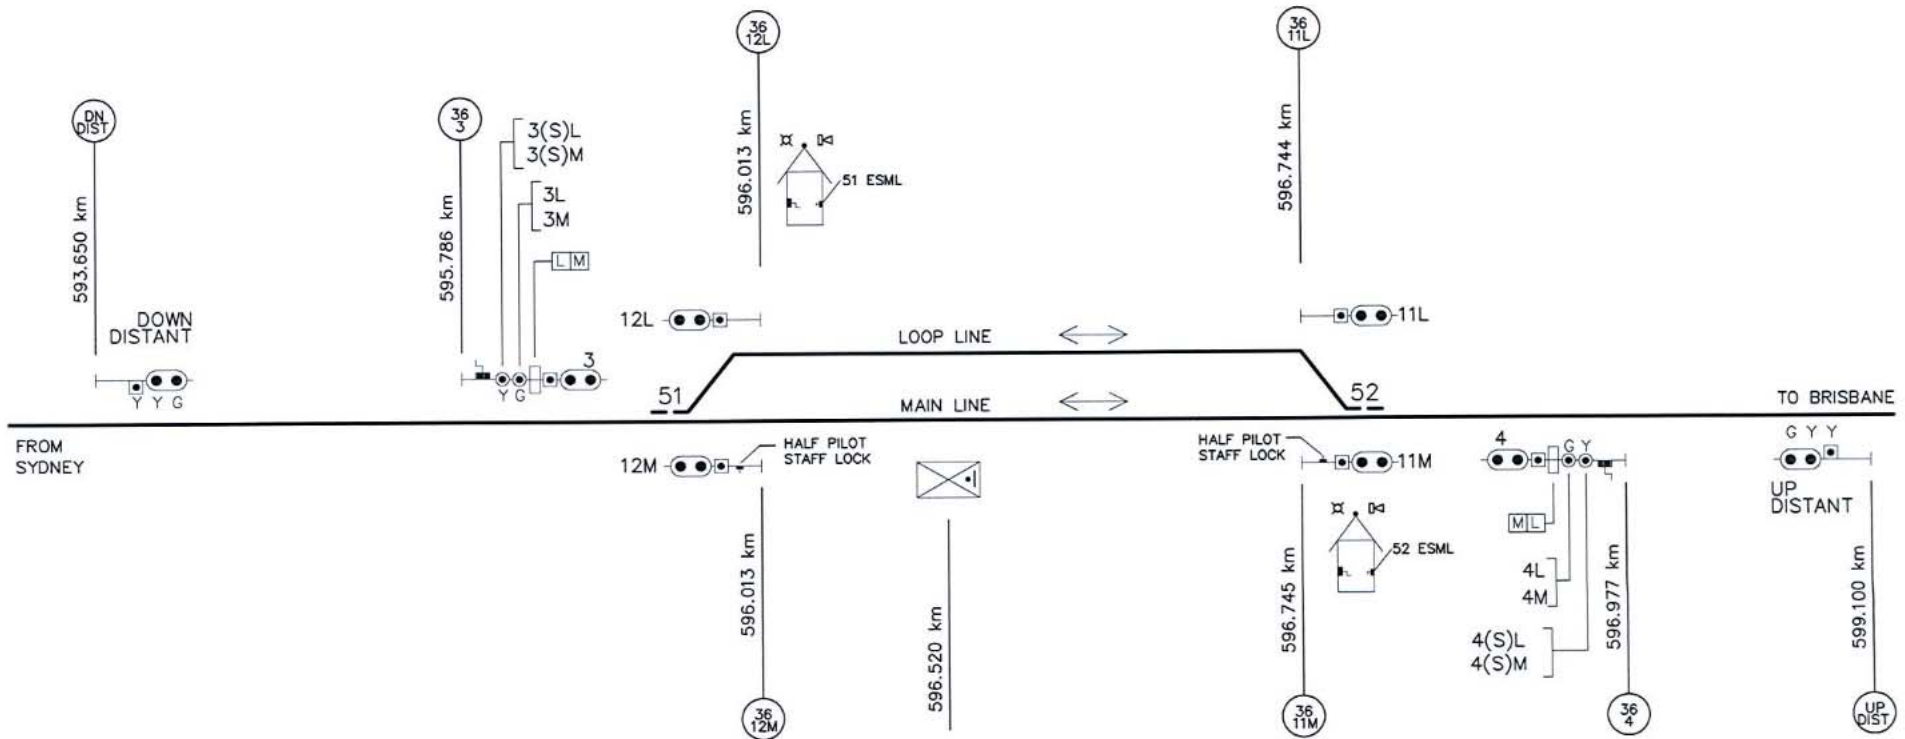

# BONVILLE (BV)

(36)

AUSTRALIAN RAIL TRACK CORPORATION LTD

SIGNALLING ARRANGEMENT

BONVILLE DOWN DISTANT SIGNAL RELOCATION

## BONVILLE DRIVERS DIAGRAM

JOB NO. AS13213
SHEET No. 1 OF 1
VERSION DATE 28/10/2013
PRODUCED BY UTS RAIL

NOT TO SCALE

BONVILLE  
C3360100.DWG

BONVILLE  
C3360100.DWG