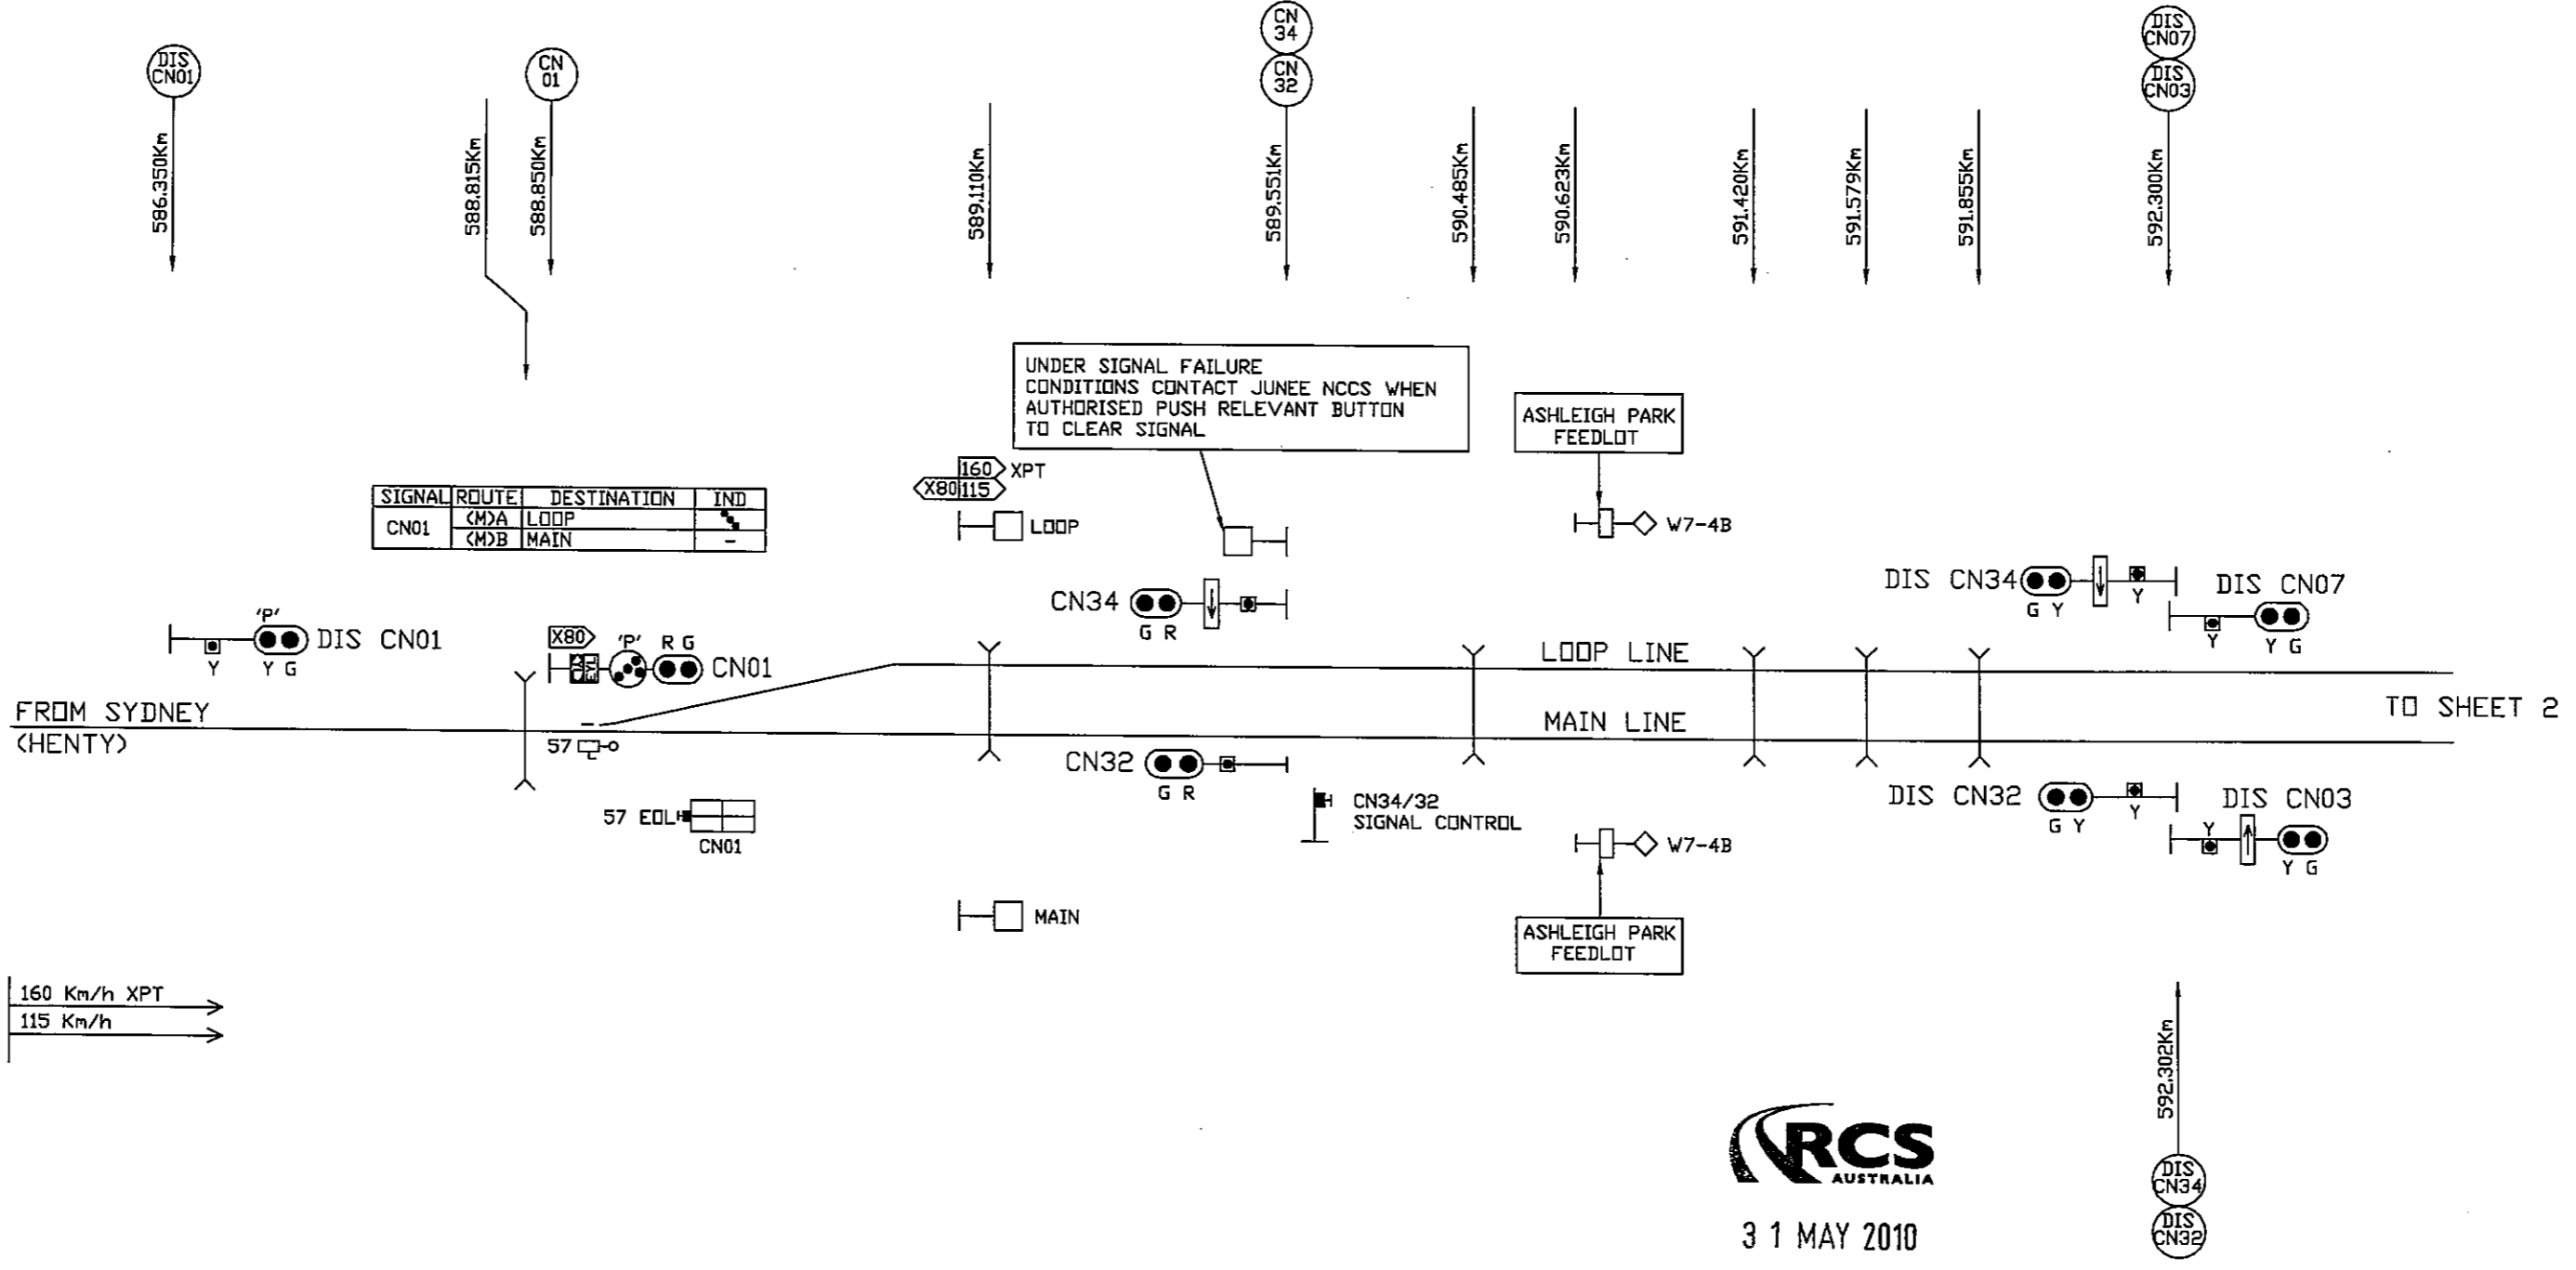

CULCAIRN NORTH (CN)

31 MAY 2010

SITE COPY

RCS-PL14-DWG-VL585-SIG-SD-9000-D01

	INITIALS	SIGNED	DATE
DESIGNED	PJP	<i>[Signature]</i>	31/05/2010
CHECKED	cm	<i>[Signature]</i>	31/05/2010

CULCAIRN
SIGNALLING ARRANGEMENT
DRIVERS DIAGRAM
SHEET 1 OF 5