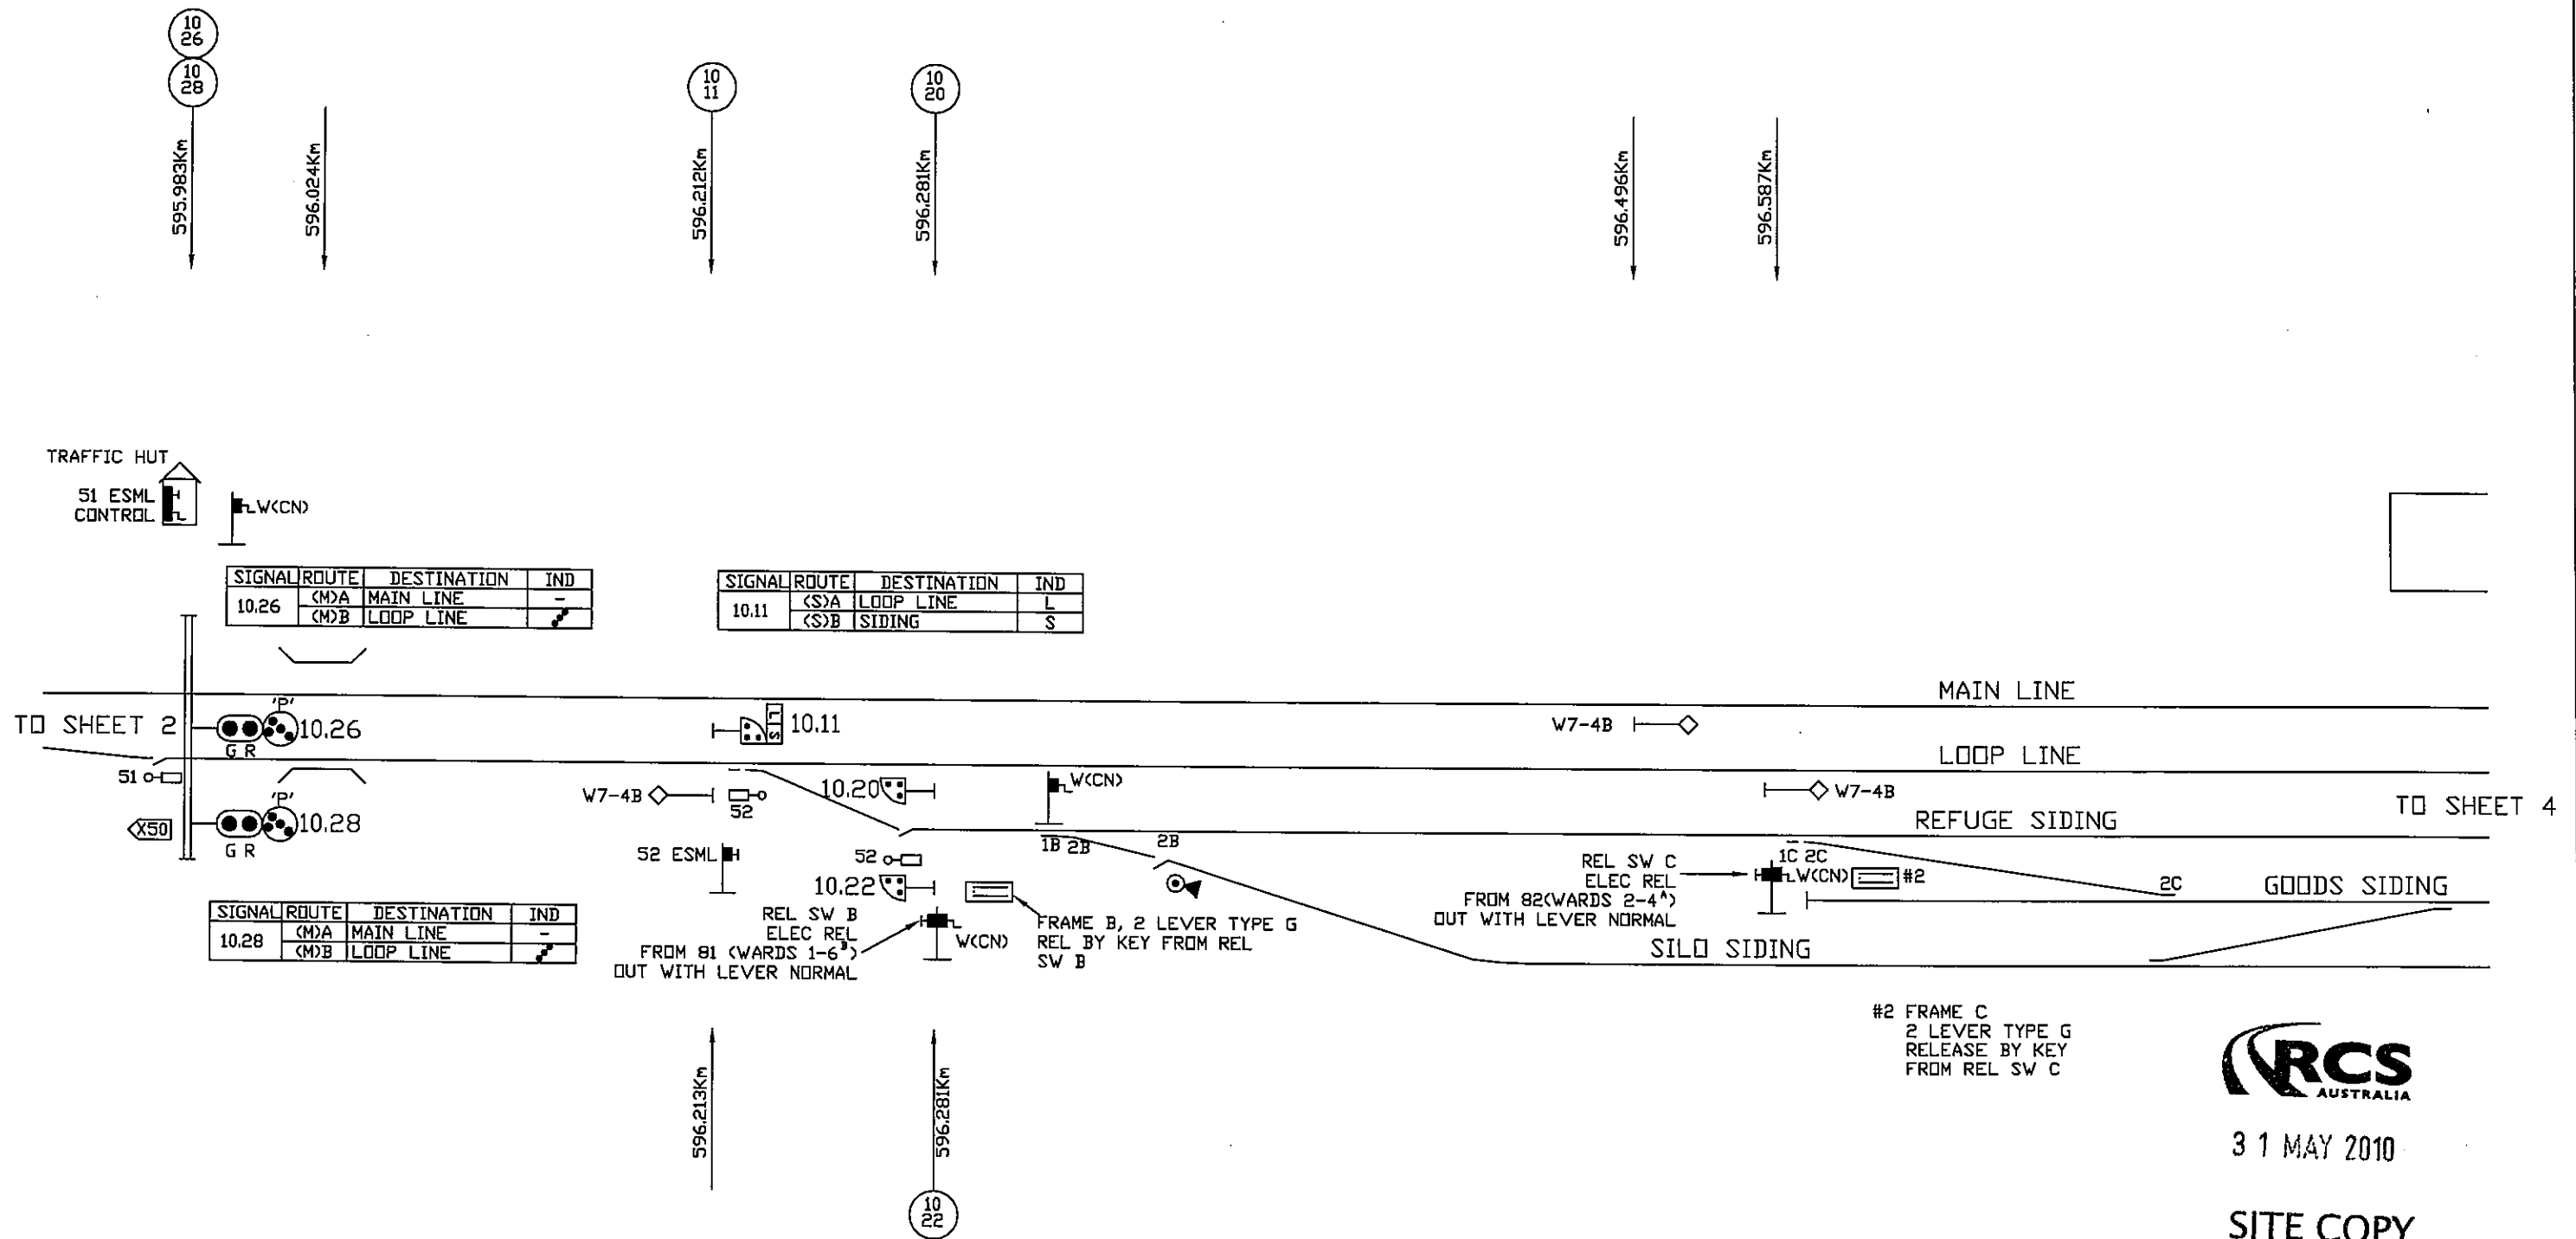

CULCAIRN (CN)

(10)

RCS-PL14-DWG-VL585-SIG-SD-9002-D01

31 MAY 2010

SITE COPY

	INITIALS	SIGNED	DATE
DESIGNED	PJP	<i>PJP</i>	31/05/2010
CHECKED	CPM	<i>CPM</i>	31/05/2010

CULCAIRN SIGNALLING ARRANGEMENT

DRIVERS DIAGRAM
SHEET 3 OF 5