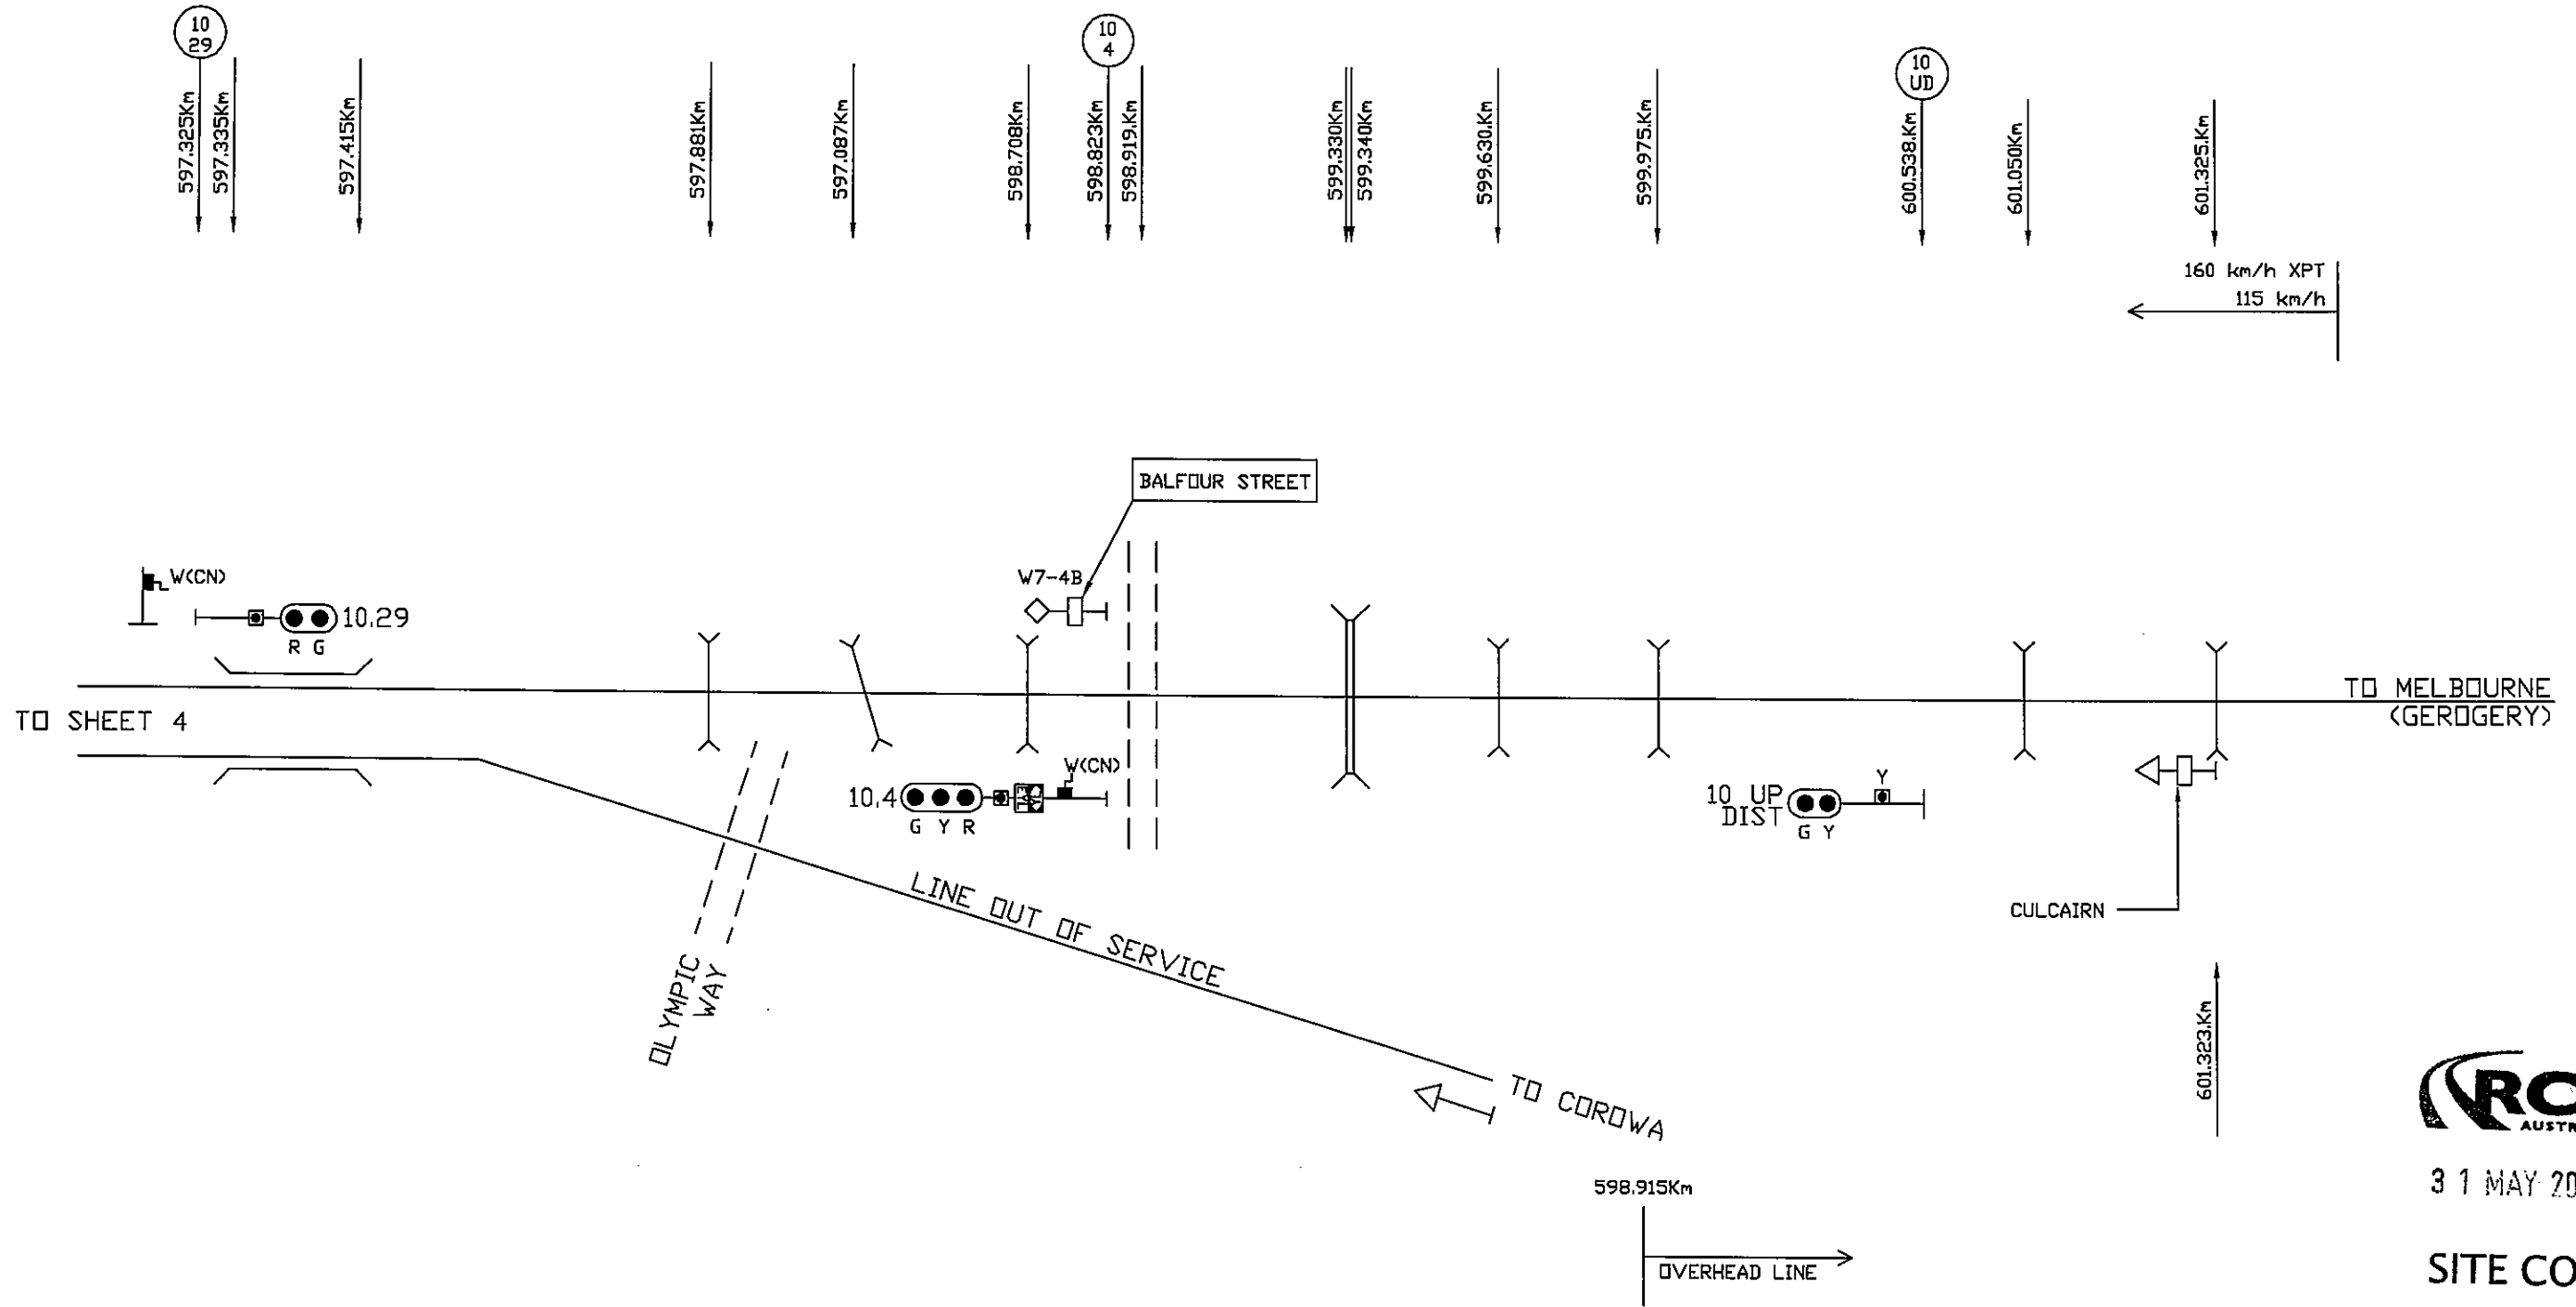

CULCAIRN (CN) (10)

31 MAY 2010

SITE COPY

RCS-PL14-DWG-VL585-SIG-SD-9004-D01

	INITIALS	SIGNED	DATE
DESIGNED	PJP	<i>P. Jones</i>	31/05/2010
CHECKED	cem	<i>Cem</i>	31/05/2010

CULCAIRN SIGNALLING ARRANGEMENT

DRIVERS DIAGRAM
SHEET 5 OF 5