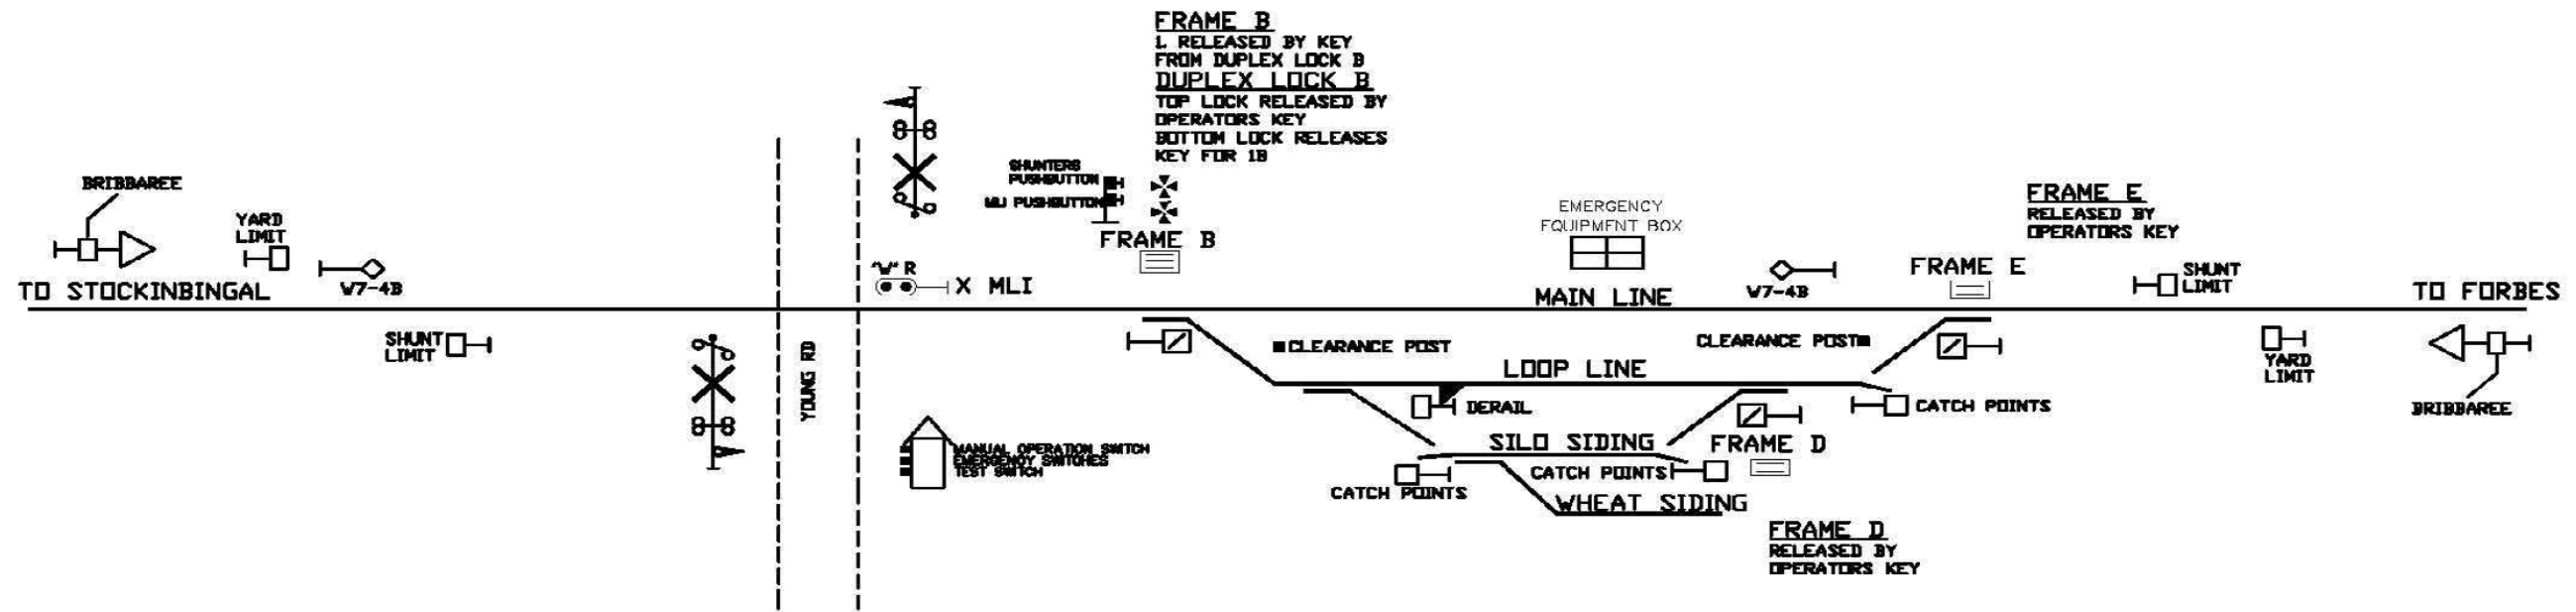

07/07/10

BRIBBAREE DRIVERS DIAGRAM

SHT:

CB:

DRIVERS DIAGRAM:- BRIBBAREE

NOT TO SCALE

496.093Km      499.093Km      499.297Km      499.593Km      500.272Km      500.287Km      500.393Km      501.247Km      501.402Km      502.202Km      503.000Km      505.500Km

BRIBBAREE

SECTION: WEEDALLION TO BRIBBAREE: TRAIN ORDER WORKING

SECTION: BRIBBAREE TO QUANDIALLA: TRAIN ORDER WORKING