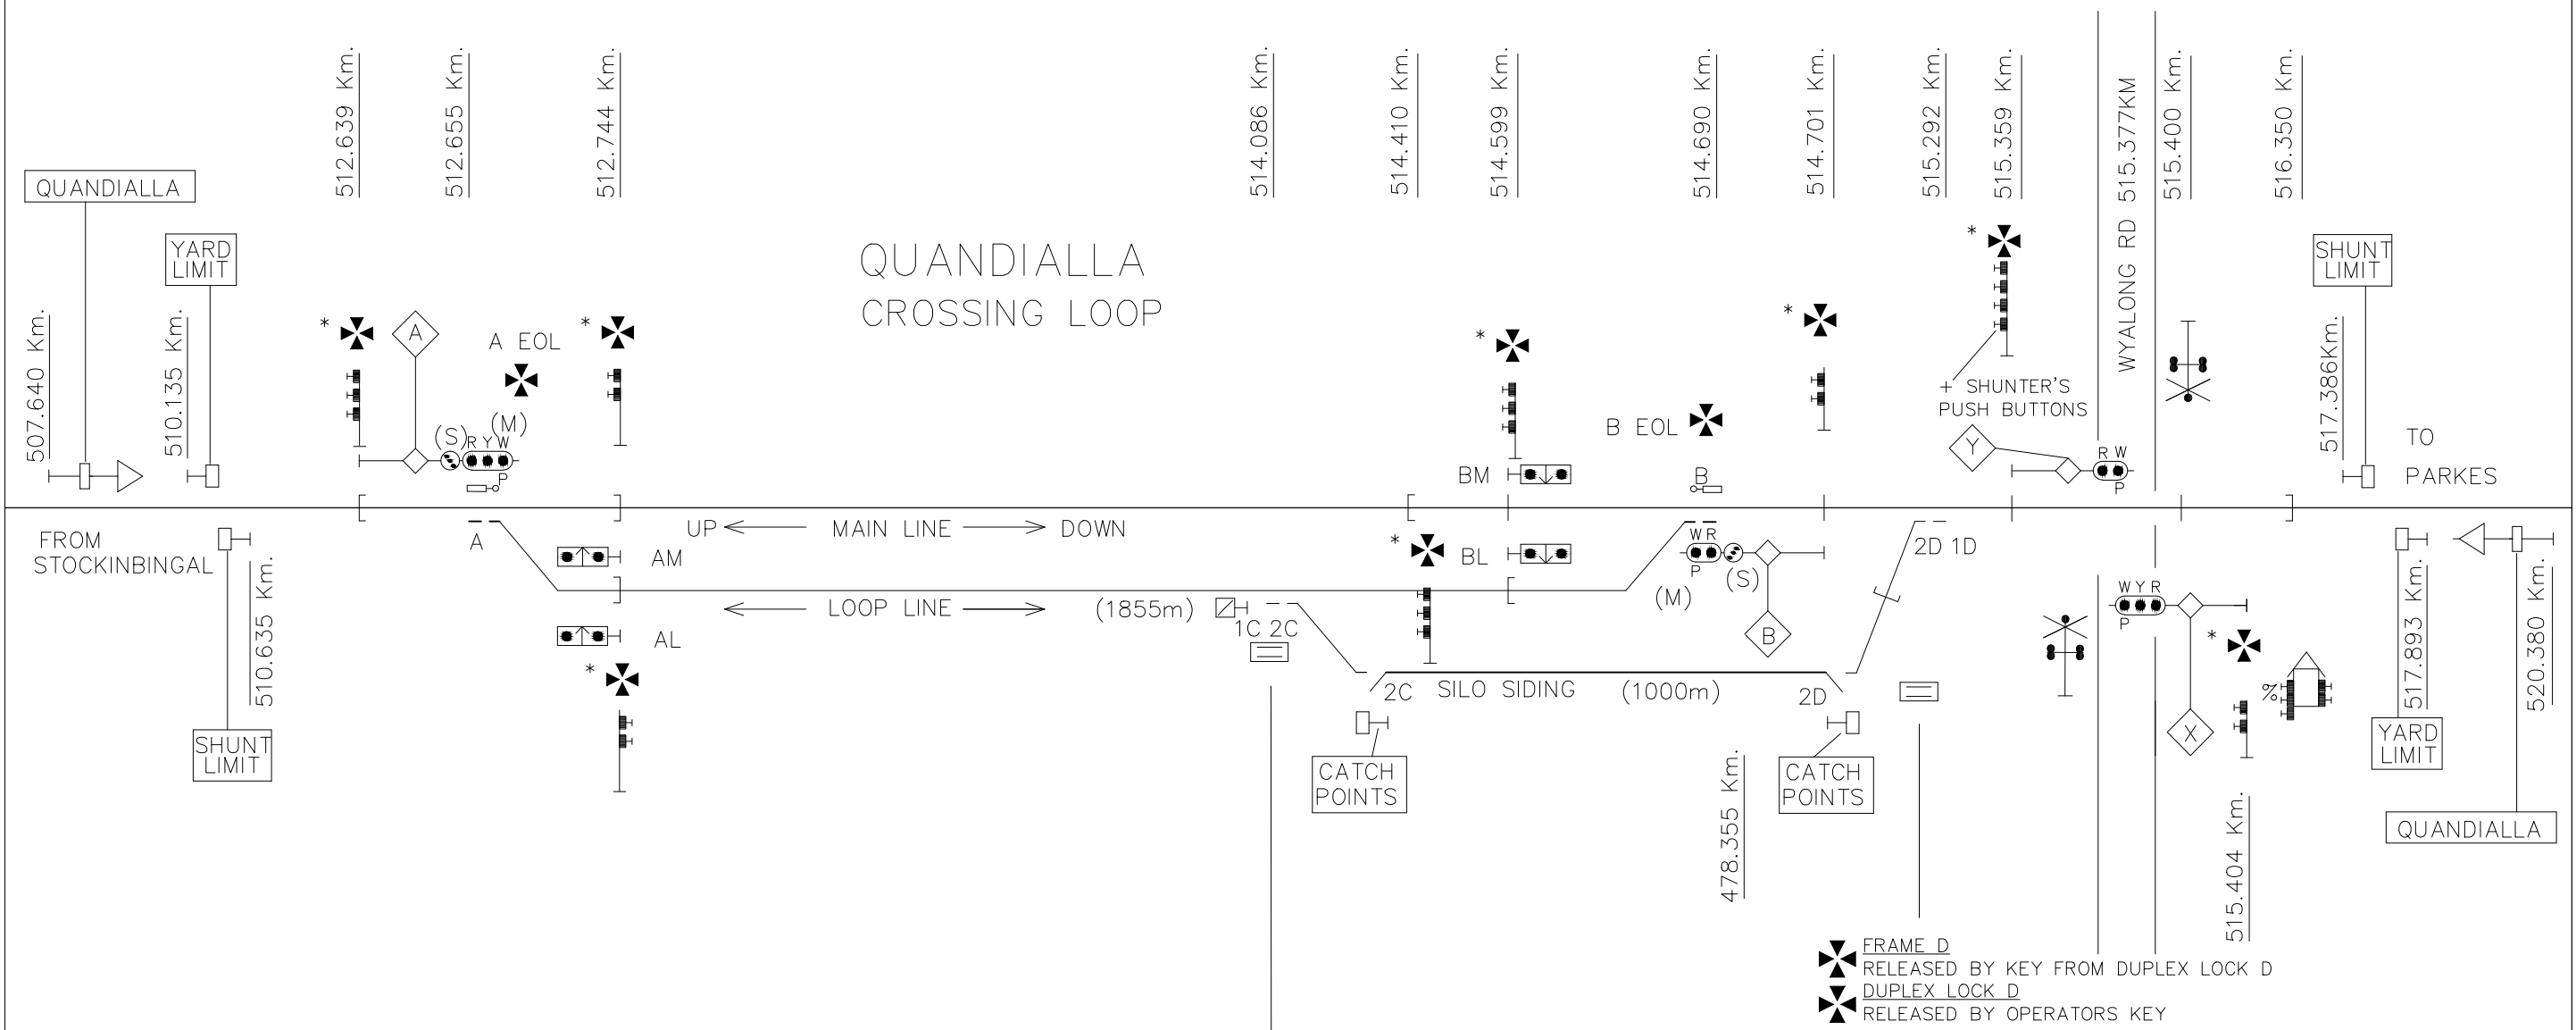

LEGEND

* RELEASED BY OPERATORS KEY

% TEST, EMERGENCY SWITCH,
MANUAL OPERATION SWITCH,
SHUNTER'S PUSH BUTTON

FRAME C
RELEASED BY OPERATORS KEY

FRAME D
RELEASED BY KEY FROM DUPLEX LOCK D
DUPLEX LOCK D
RELEASED BY OPERATORS KEY

ARTC – DRIVERS DIAGRAM

QUANDIALLA
V2.1

QUANDIALLA
QUANDIALLA DD.dwg

QUANDIALLA
QUANDIALLA DD.dwg