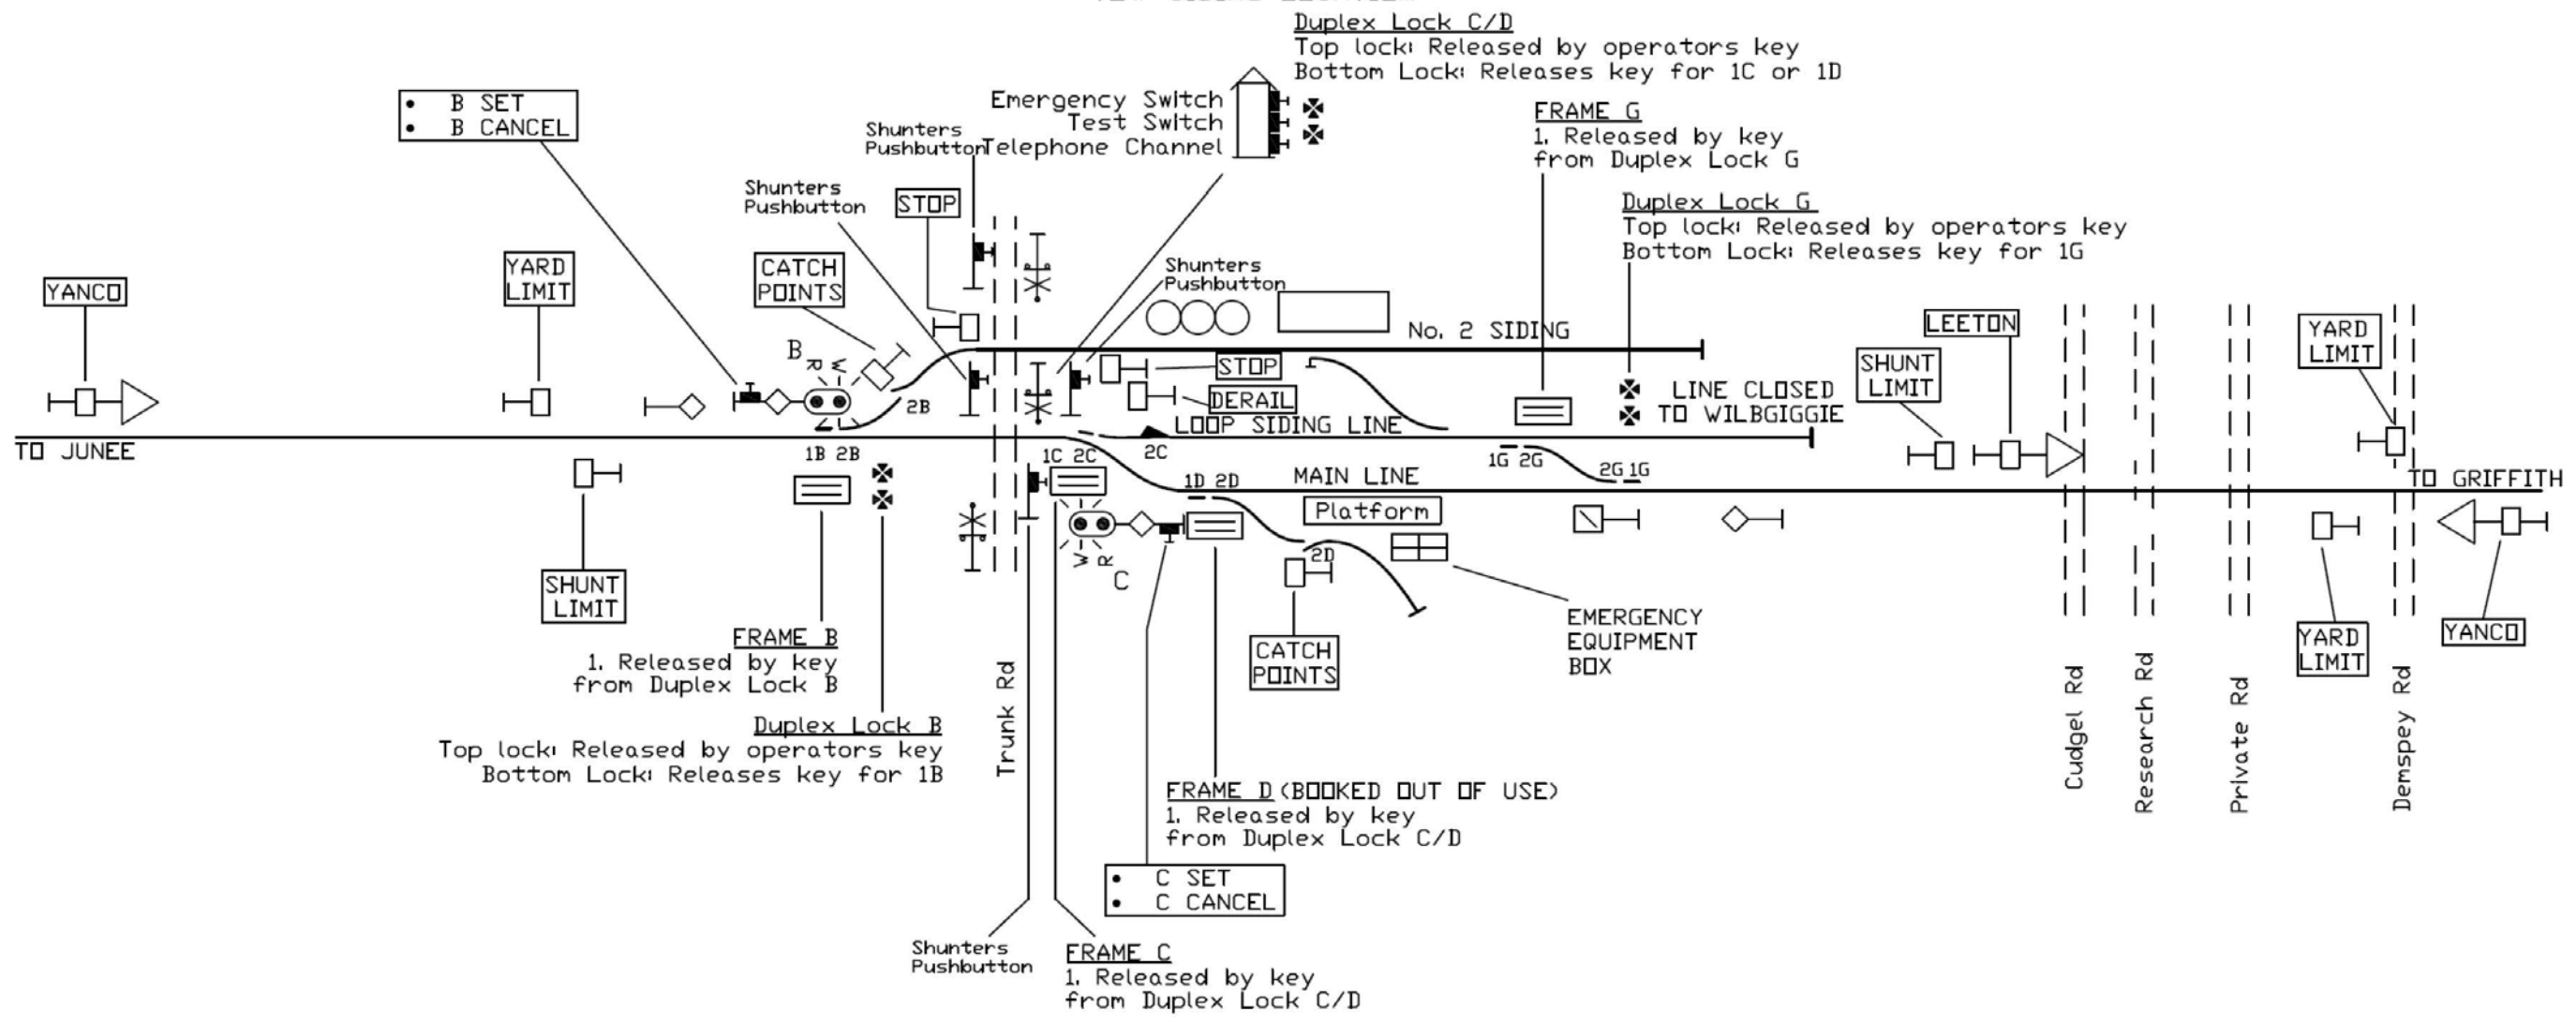

602.321km  
 604.309km  
 604.870km  
 605.265km  
 605.600km  
 605.671km  
 605.811km  
 606.193km  
 606.361km  
 607.055km  
 607.133km  
 607.200km  
 607.920km  
 608.211km  
 609.133km  
 609.427km  
 611.133km

YANCO  
 606.088km  
 TOW SIDING LOCATION

• B SET  
 • B CANCEL

Duplex Lock C/D  
 Top lock: Released by operators key  
 Bottom Lock: Releases key for 1C or 1D

FRAME G  
 1. Released by key  
 from Duplex Lock G

Duplex Lock G  
 Top lock: Released by operators key  
 Bottom Lock: Releases key for 1G

FRAME B  
 1. Released by key  
 from Duplex Lock B  
 Duplex Lock B  
 Top lock: Released by operators key  
 Bottom Lock: Releases key for 1B

FRAME D (BOOKED OUT OF USE)  
 1. Released by key  
 from Duplex Lock C/D

• C SET  
 • C CANCEL

FRAME C  
 1. Released by key  
 from Duplex Lock C/D