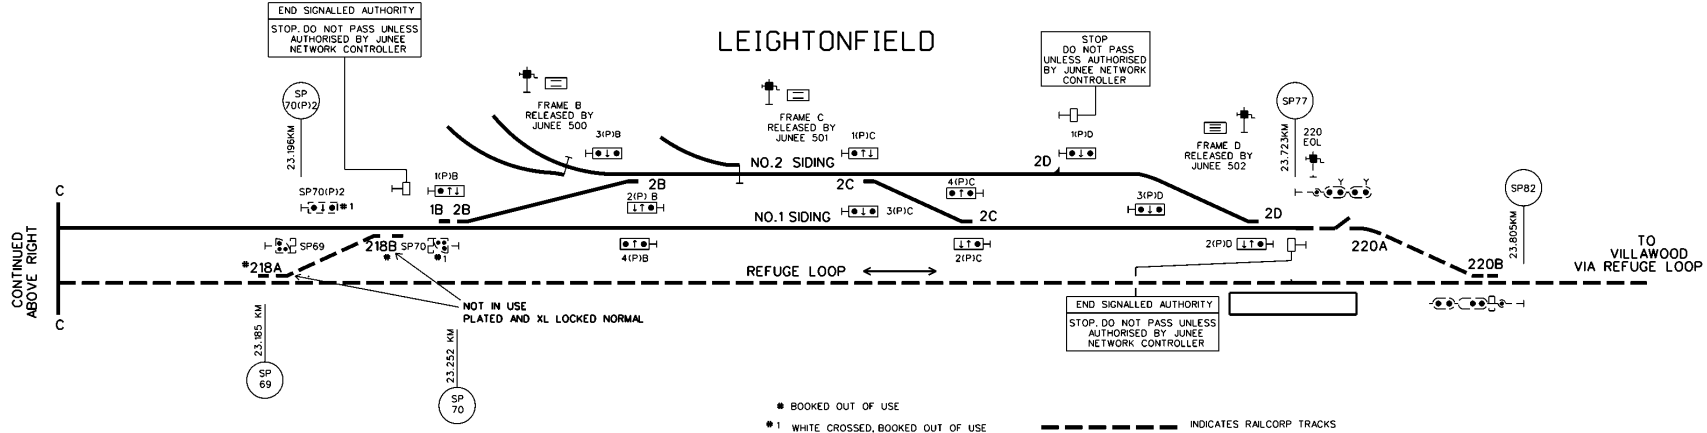

ARTC
LEIGHTONFIELD/ENFIELD SSFL
COMMISSIONING SIGNALLING ARRANGEMENTS - PART 3
 Produced by Invensys Rail Ver. 11052012

SIGNAL	ROUTE	DESTINATION	IND'N
LF1	(M/A)	SSFL LOOP	-
LF1	(S/A)	SSFL LOOP	'L'
LF1	(M/B)	SSFL MAIN	-
LF1	(S/B)	SSFL MAIN	'M'

● BOOKED OUT OF USE
 ● 1 WHITE CROSSED, BOOKED OUT OF USE
 - - - - - INDICATES RAILCORP TRACKS