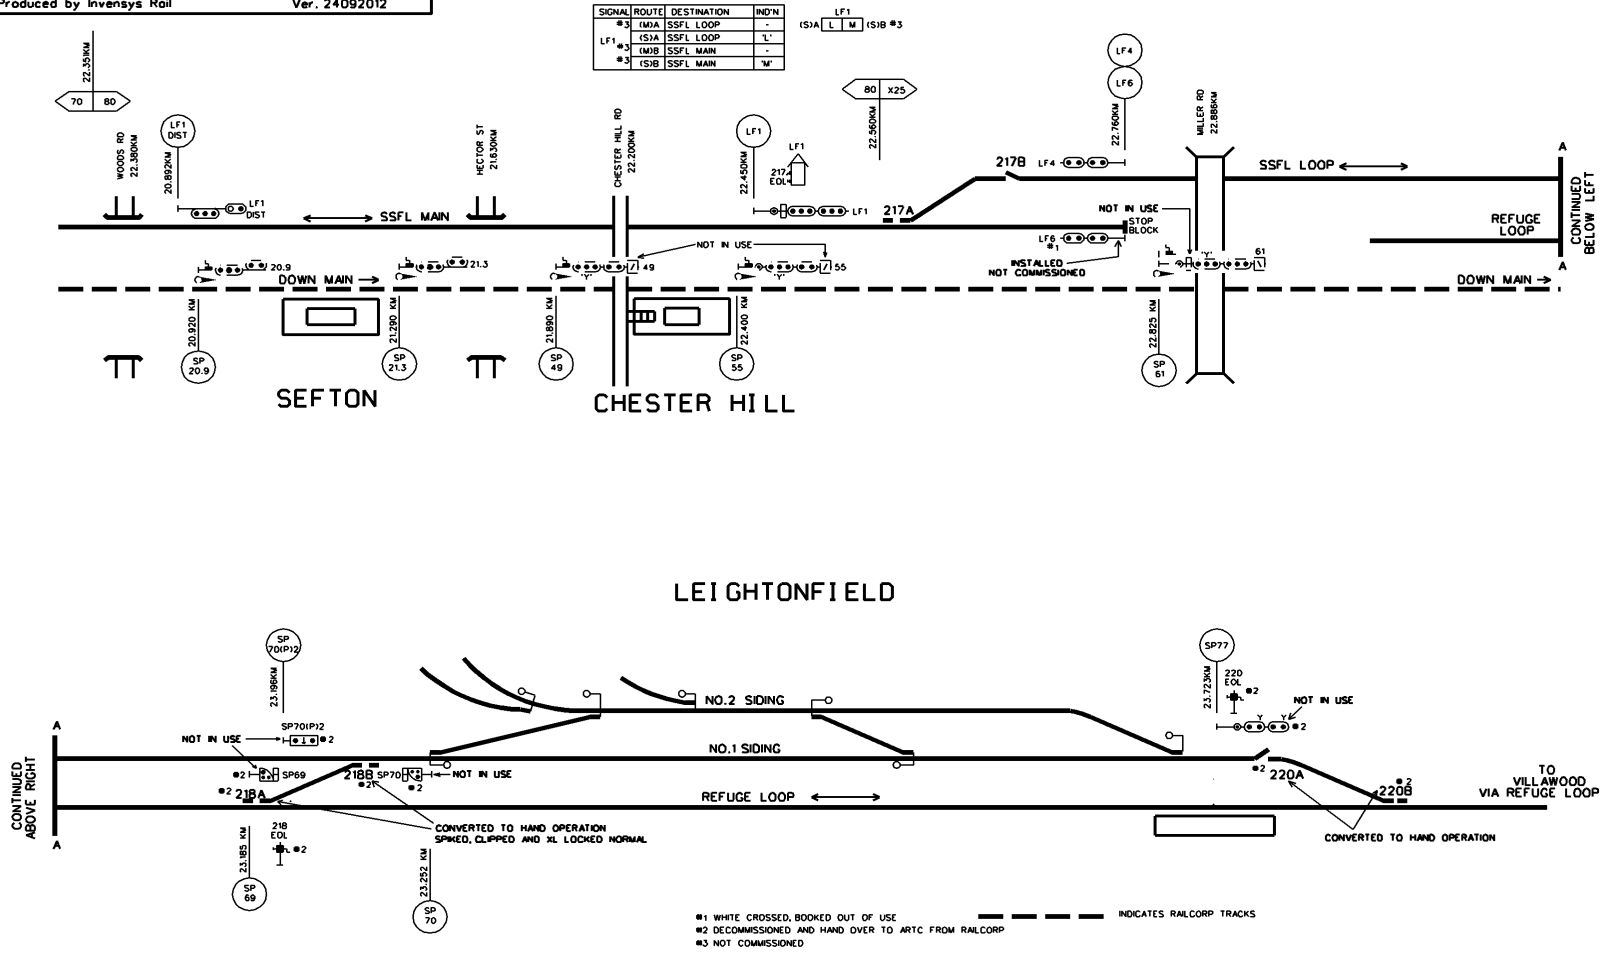

ARTC  
**SSFL LEIGHTONFIELD STAGE 3**  
**SIGNALING ARRANGEMENTS**  
 Produced by Invensys Rail Ver. 24092012

SIGNAL	ROUTE	DESTINATION	IND'N
#3	(M)A	SSFL LOOP	-
LF1	(S)A	SSFL LOOP	'L'
#3	(M)B	SSFL MAIN	-
#3	(S)B	SSFL MAIN	'M'

#1 WHITE CROSSED, BOOKED OUT OF USE  
 #2 DECOMMISSIONED AND HAND OVER TO ARTC FROM RAILCORP  
 #3 NOT COMMISSIONED  
 - - - - - INDICATES RAILCORP TRACKS