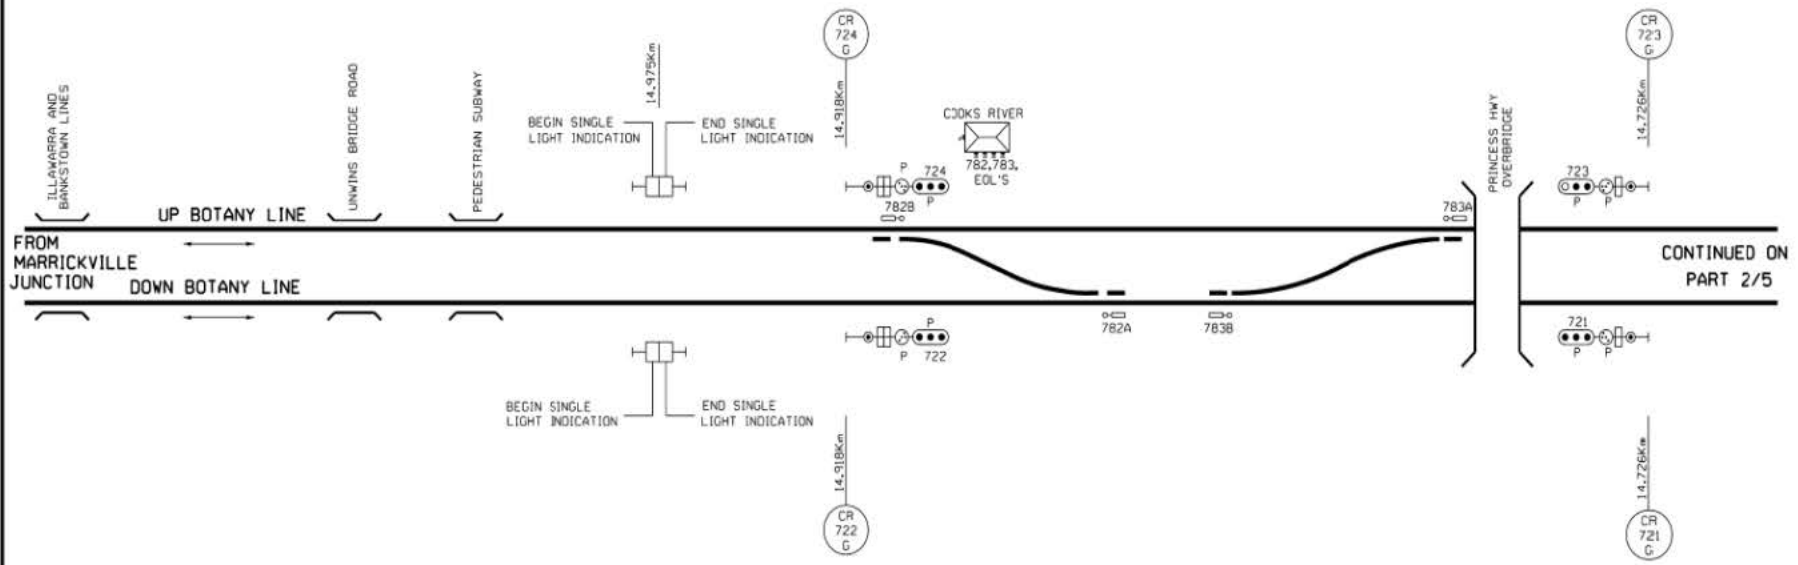

EMERGENCY OPERATION LOCKS (EOL)

POINTS	POINTS TYPE	INSCRIPTION
782A	WBS TD 84M	COOKS RIVER EOL & 782A PTS MTR
782B	WBS TD 84M	COOKS RIVER EOL & 782B PTS MTR
783A	WBS TD 84M	COOKS RIVER EOL & 783A PTS MTR
783B	WBS TD 84M	COOKS RIVER EOL & 783B PTS MTR

SIGNAL	ROUTE	DESTINATION	IND'N	TYPE	724		
					(S/A)	CR	DB
724	(S/A)	SIDING (CR YARD)	CR	SRI	(S/B)	UB	-
	(M/B)	UP BOTANY	-	-			
	(S/B)	UP BOTANY	UB	SRI			
	(M/C)	DOWN BOTANY	/	BOL			
	(S/C)	DOWN BOTANY	DB	SRI			

724		
(S/A)	CR	DB
(S/B)	UB	-

SIGNAL	ROUTE	DESTINATION	IND'N	TYPE	723		
					(S/A)	DB	UB
723	(M/A)	DOWN BOTANY	/	BOL	(S/B)		
	(S/A)	DOWN BOTANY	DB	SRI			
	(M/B)	UP BOTANY	-	-			
	(S/B)	UP BOTANY	UB	SRI			

723		
(S/A)	DB	UB
(S/B)		

SIGNAL	ROUTE	DESTINATION	IND'N	TYPE	722		
					(S/A)	CR	DB
722	(S/A)	SIDING (CR YARD)	CR	SRI	(S/B)	UB	-
	(M/B)	UP BOTANY	/	BOL			
	(S/B)	UP BOTANY	UB	SRI			
	(M/C)	DOWN BOTANY	-	-			
	(S/C)	DOWN BOTANY	DB	SRI			

SIGNAL	ROUTE	DESTINATION	IND'N	TYPE	721		
					(S/A)	DB	UB
721	(M/A)	DOWN BOTANY	-	-	(S/B)		
	(S/A)	DOWN BOTANY	DB	SRI			
	(M/B)	UP BOTANY	/	BOL			
	(S/B)	UP BOTANY	UB	SRI