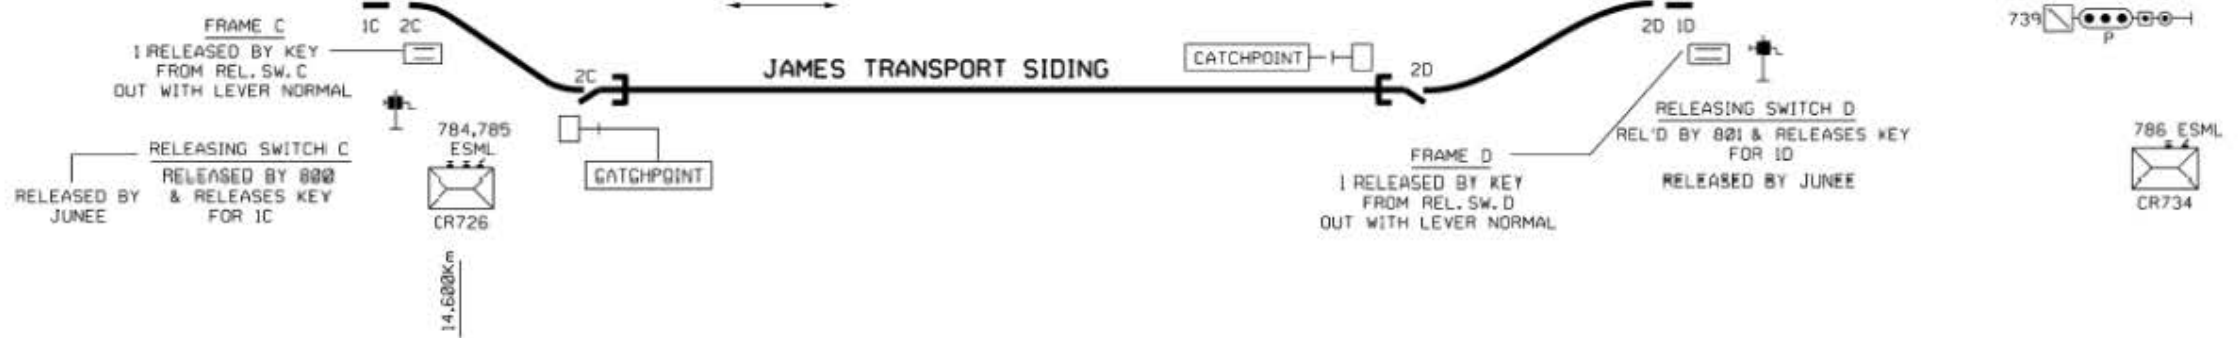

CONTINUED FROM PART 1/5

CONTINUED ON PART 3/5

EMERGENCY SWITCH MACHINE LOCKS (ESML)

POINTS	POINTS TYPE	INSCRIPTION
784AB	M3AMKII	COOKS RIVER ESML & 784A & B PTS MTRS
785AB	M3AMKII	COOKS RIVER ESML & 785A & B PTS MTRS

EMERGENCY SWITCH MACHINE LOCKS (ESML)

POINTS	POINTS TYPE	INSCRIPTION
786AB	M3AMKII	COOKS RIVER ESML & 786A & B PTS MTRS

SIGNAL	ROUTE	DESTINATION	IND'N	TYPE
741	(M/A)	UP BOTANY	-	-
	(S/A)	UP BOTANY	UB	SRI
	(S/B)	RUN ROUND	S	SRI