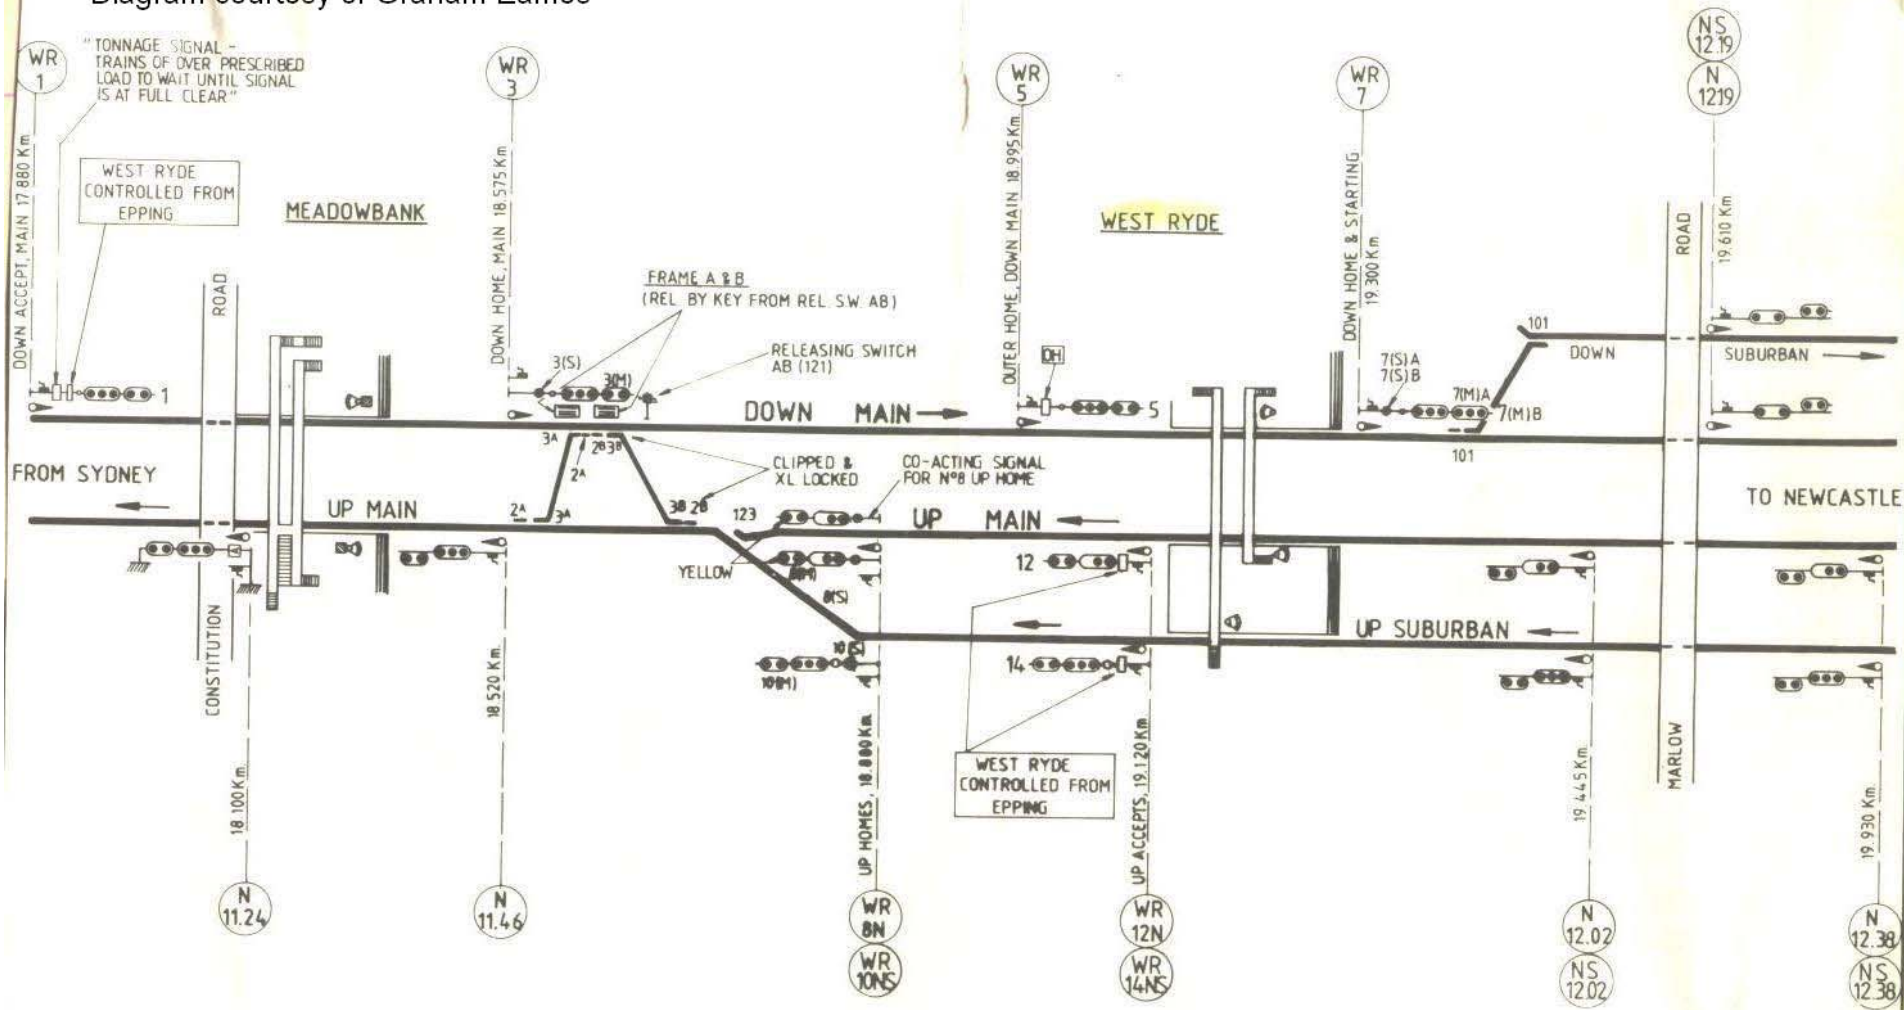

Diagram courtesy of Graham Eames

STATE RAIL AUTHORITY OF NEW SOUTH WALES  
**MEADOWBANK - WEST RYDE**  
 QUADRUPPLICATION