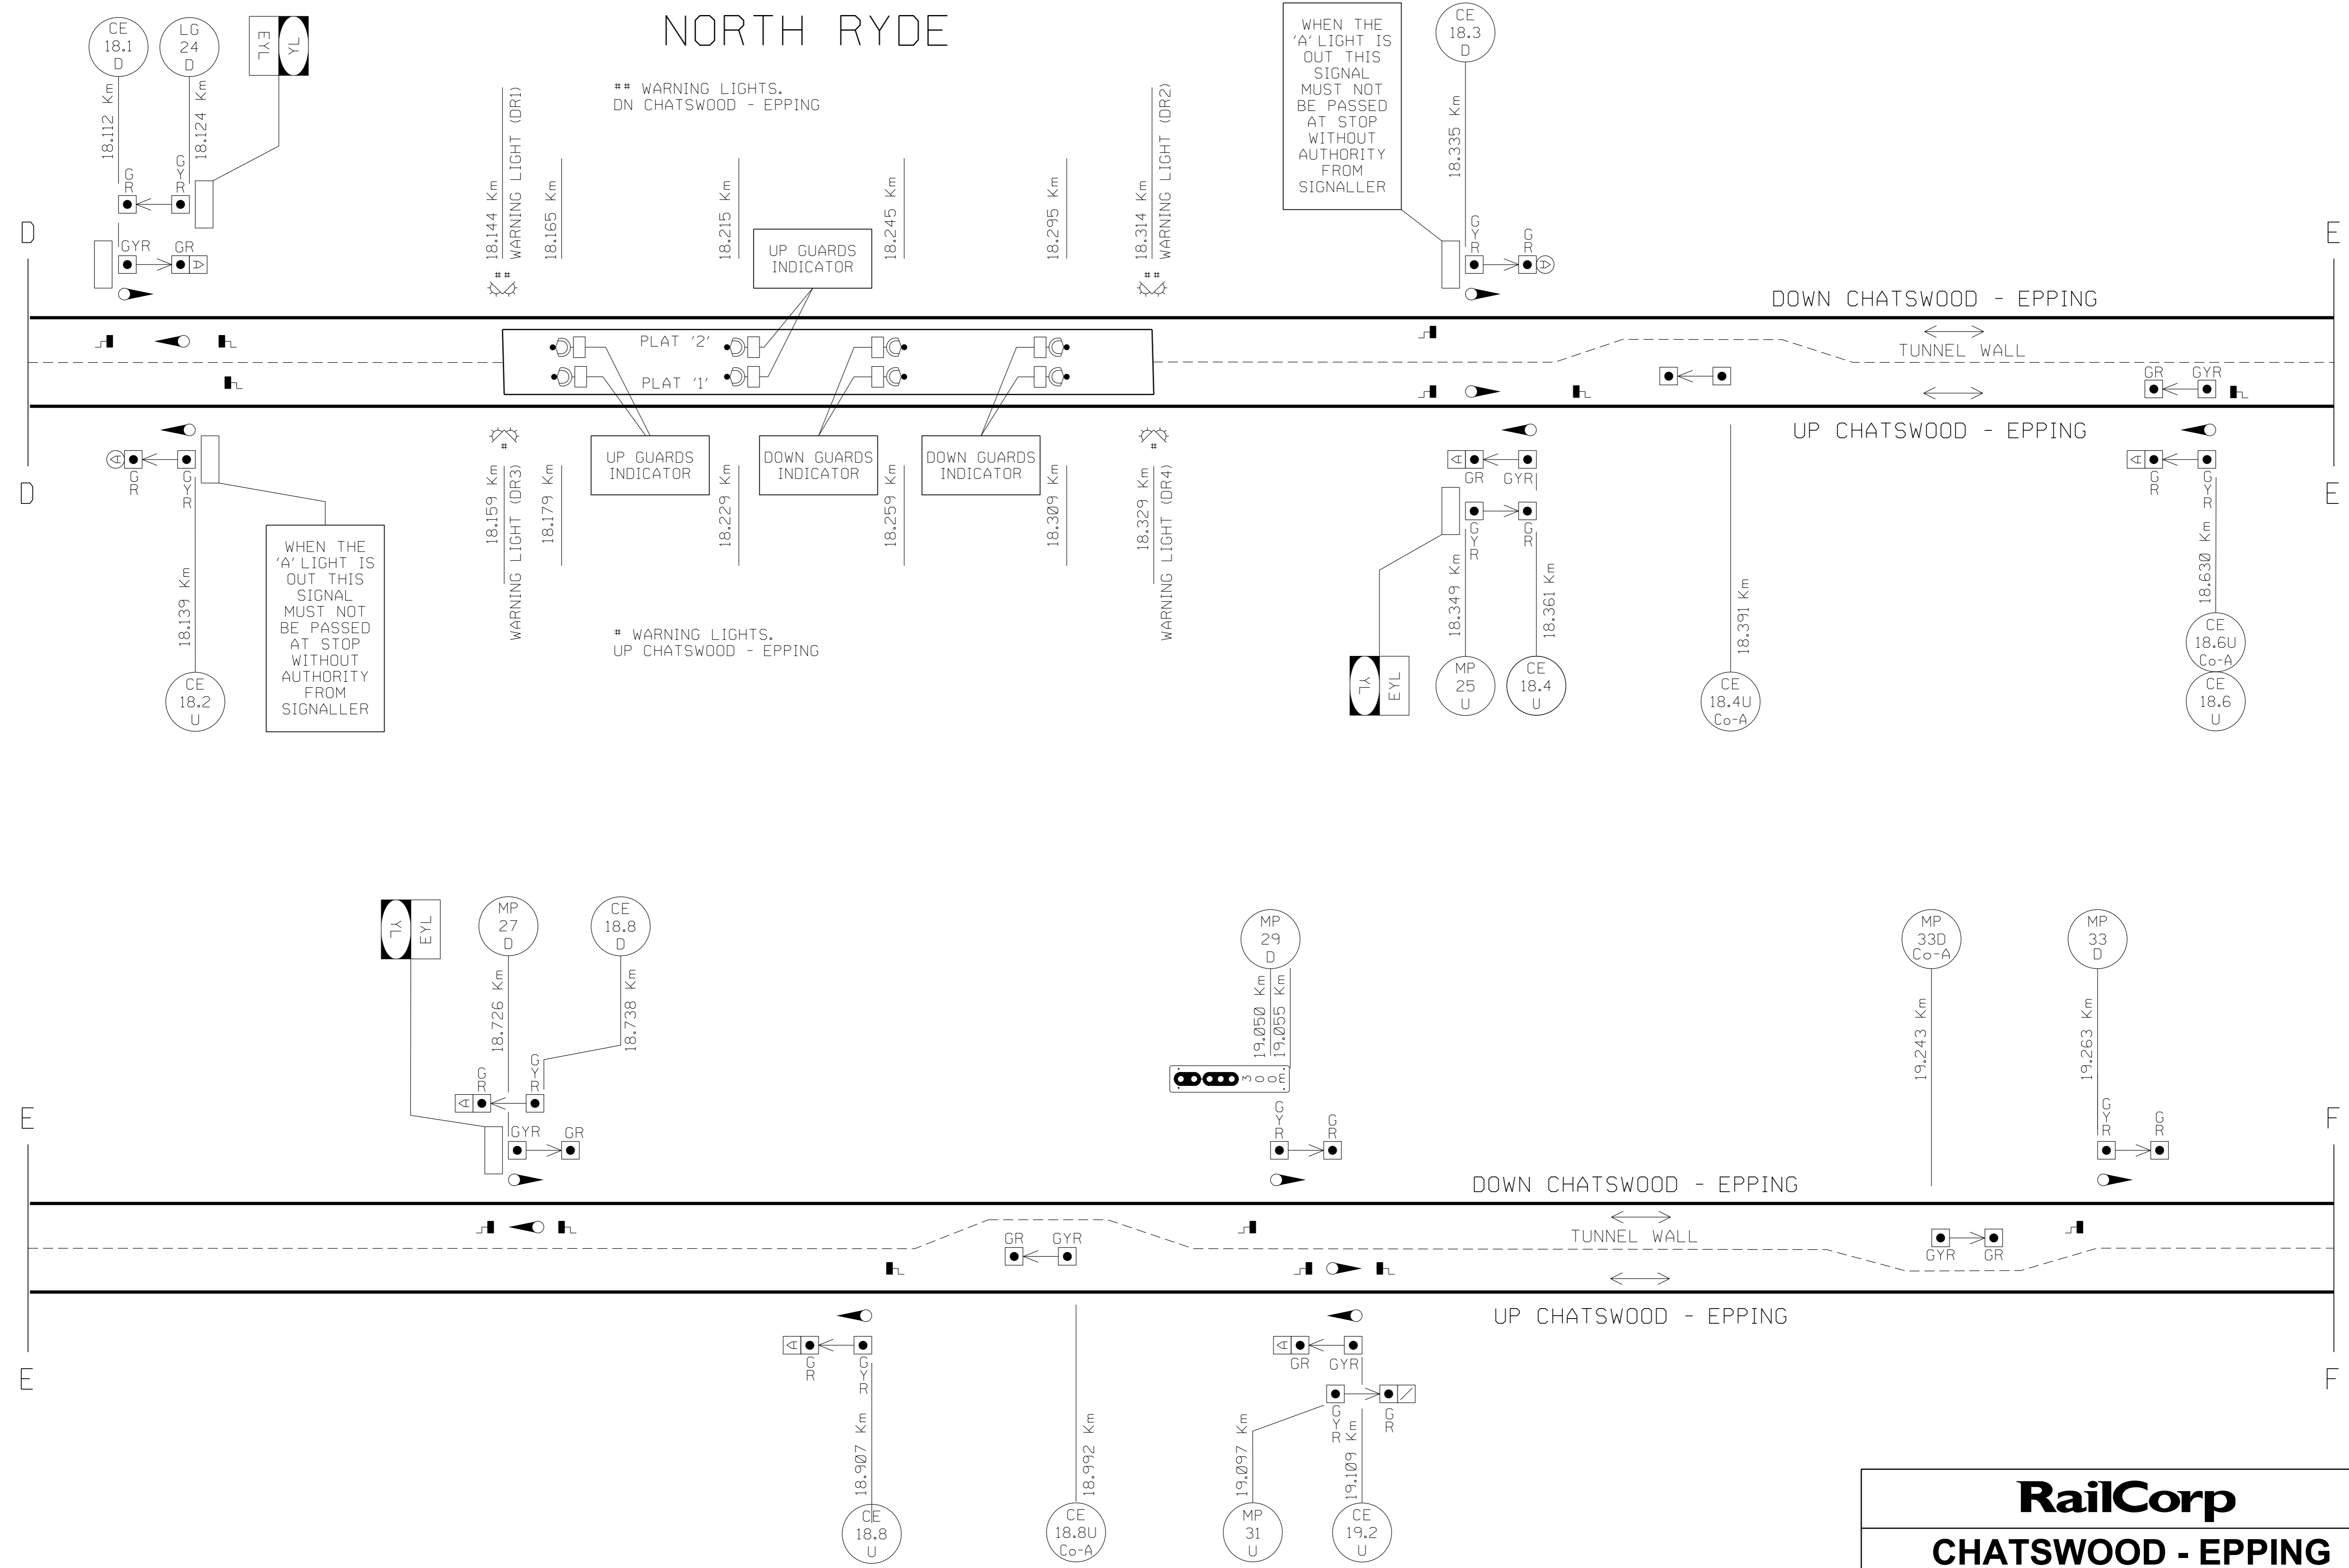

NORTH RYDE

WARNING LIGHTS.
DN CHATSWOOD - EPPING

* WARNING LIGHTS.
UP CHATSWOOD - EPPING

WHEN THE 'A' LIGHT IS OUT THIS SIGNAL MUST NOT BE PASSED AT STOP WITHOUT AUTHORITY FROM SIGNALLER

WHEN THE 'A' LIGHT IS OUT THIS SIGNAL MUST NOT BE PASSED AT STOP WITHOUT AUTHORITY FROM SIGNALLER

RailCorp	
CHATSWOOD - EPPING	
SIGNALLING ARRANGEMENT	
SHEET 3 OF 5	
Produced by RailCorp - Signal Design	VER05052011