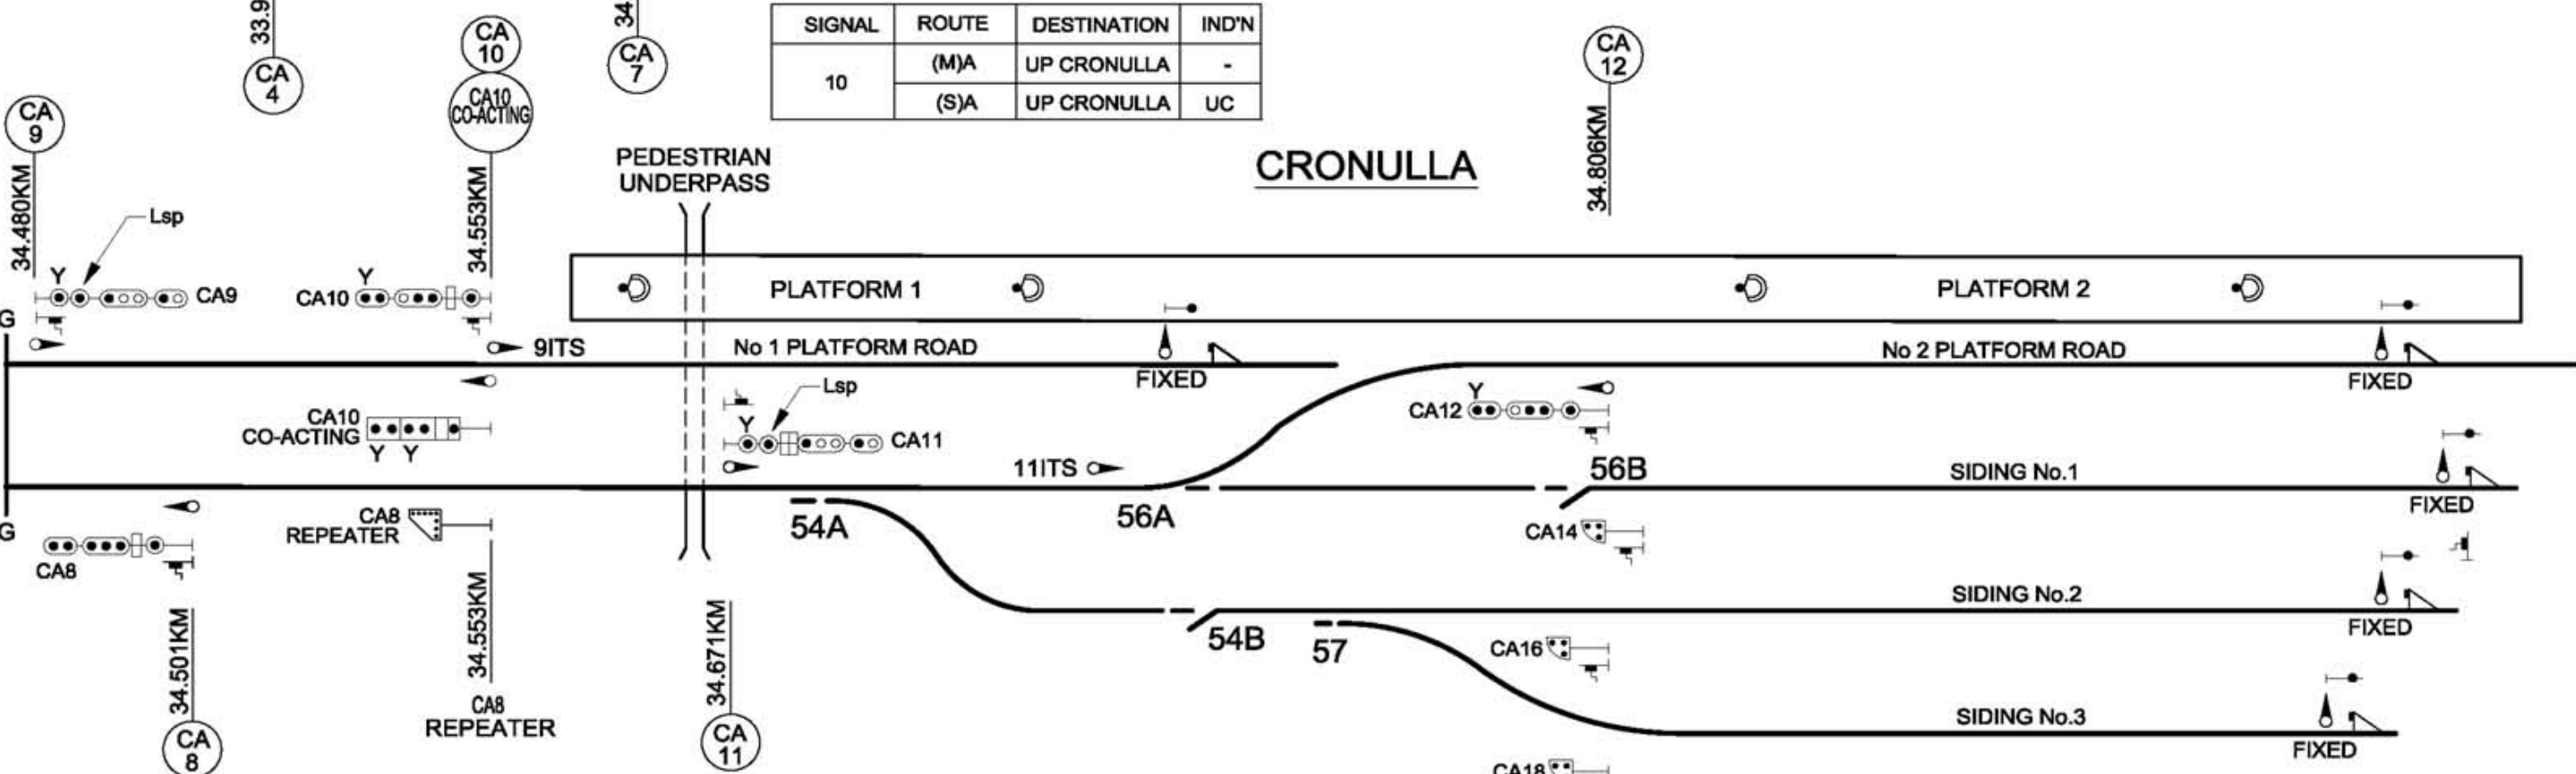

SIGNAL	ROUTE	DESTINATION	IND'N
7	(S)A	DOWN CRONULLA	DC
	(S)B	UP CRONULLA	UC

SIGNAL	ROUTE	DESTINATION	IND'N
5	(M)A	DOWN CRONULLA	-
	(S)A	DOWN CRONULLA	DC
	(M)B	UP CRONULLA	-
	(S)B	UP CRONULLA	UC

SIGNAL	ROUTE	DESTINATION	IND'N
10	(M)A	UP CRONULLA	-
	(S)A	UP CRONULLA	UC

SIGNAL	ROUTE	DESTINATION	IND'N
8	(M)A	UP CRONULLA	-
	(S)A	UP CRONULLA	UC

SIGNAL	ROUTE	DESTINATION	IND'N
11	(M)A	No 2 PLATFORM ROAD	-
	(S)A	No 2 PLATFORM ROAD	P2
	(S)B	SIDING No. 1	S1
	(S)C	SIDING No. 2	S2
	(S)D	SIDING No. 3	S3