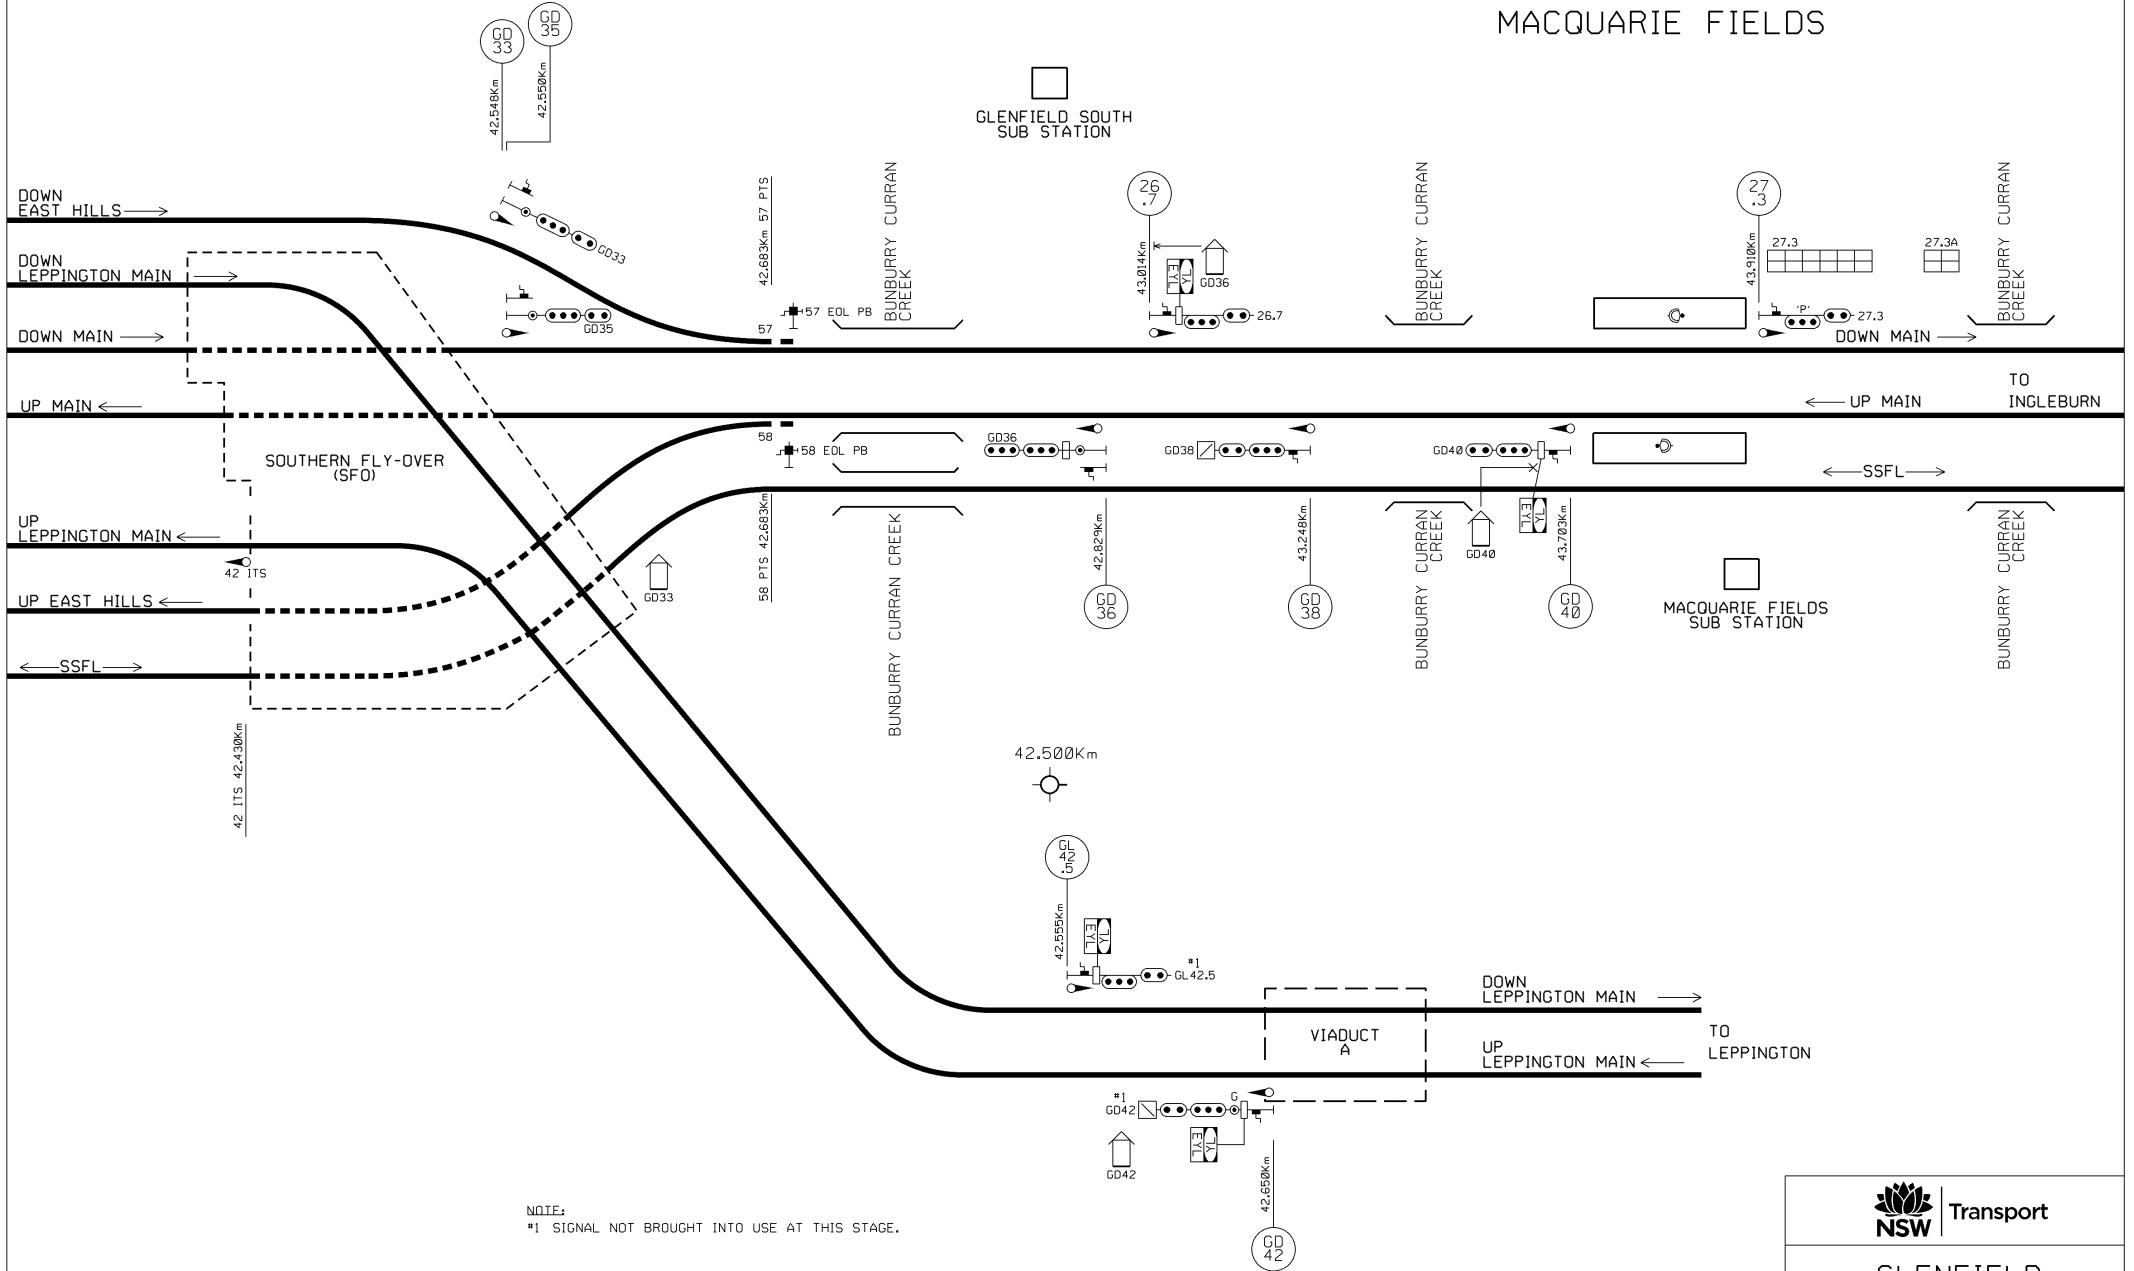

42.500Km

GD36 43.000Km

43.500Km

44.000Km

SIG.	ROUTE	DESTINATION	IND'N.
GD36	(MIA)	UP EAST HILLS	-
	(SIA)	UP EAST HILLS	EH
	(MIB)	UP MAIN	-
	(SIB)	UP MAIN	UM

MACQUARIE FIELDS

GLENFIELD SOUTH SUB STATION

NOTE:
 #1 SIGNAL NOT BROUGHT INTO USE AT THIS STAGE.

GLENFIELD
 SIGNALLING ARRANGEMENT