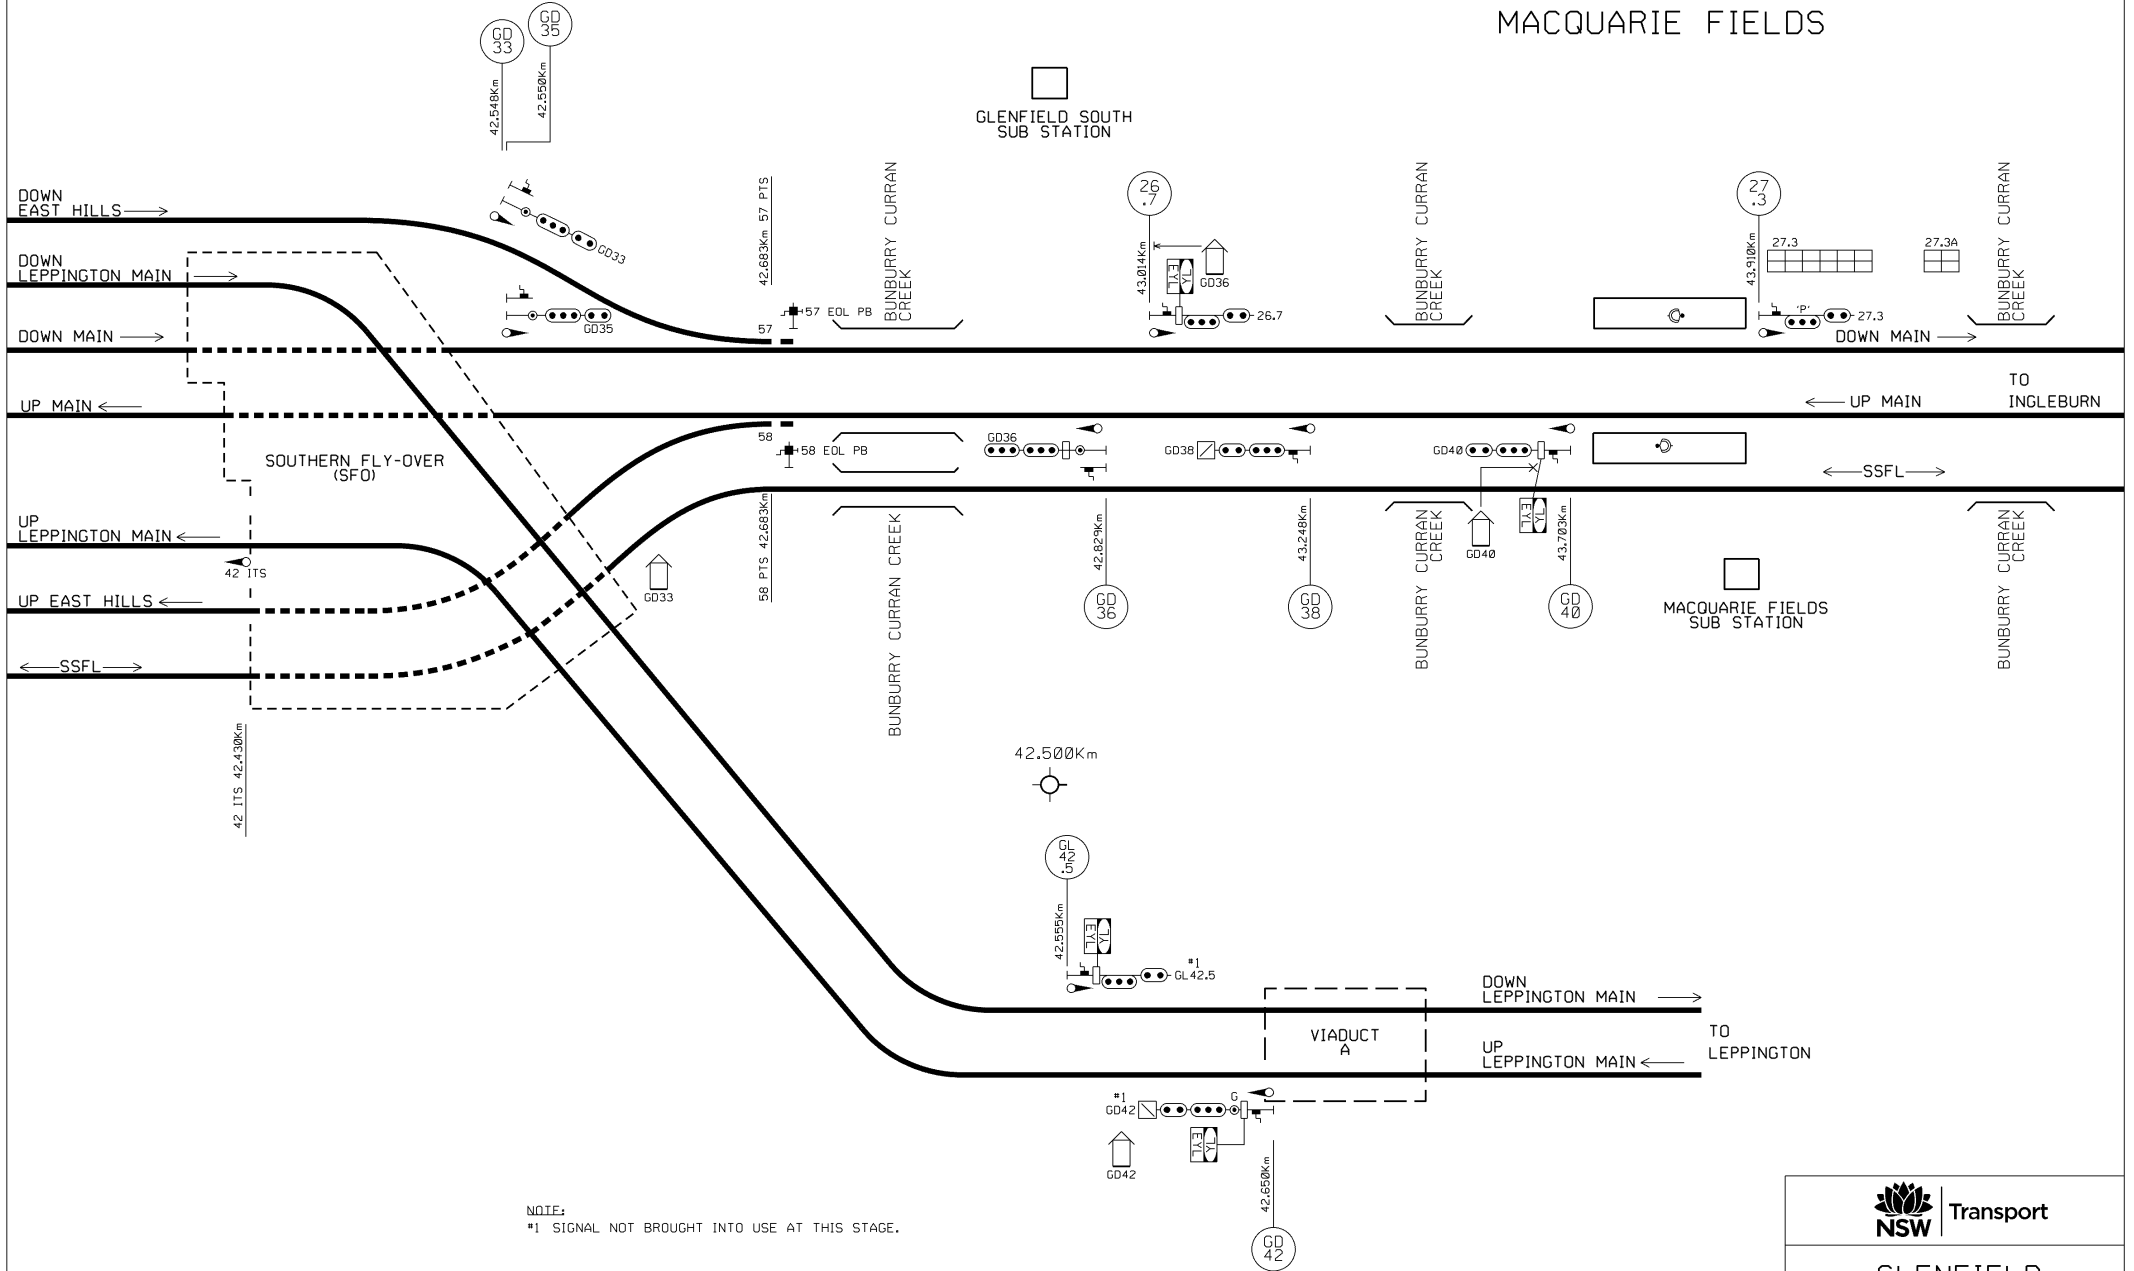

42.500Km

GD36 43.000Km

43.500Km

44.000Km

SIG.	ROUTE	DESTINATION	IND'N.
GD36	(M)A	UP EAST HILLS	-
	(S)A	UP EAST HILLS	EH
	(M)B	UP MAIN	-
	(S)B	UP MAIN	UM

# MACQUARIE FIELDS

GLENFIELD SOUTH SUB STATION

NOTE:  
 #1 SIGNAL NOT BROUGHT INTO USE AT THIS STAGE.

GLENFIELD  
 SIGNALLING ARRANGEMENT