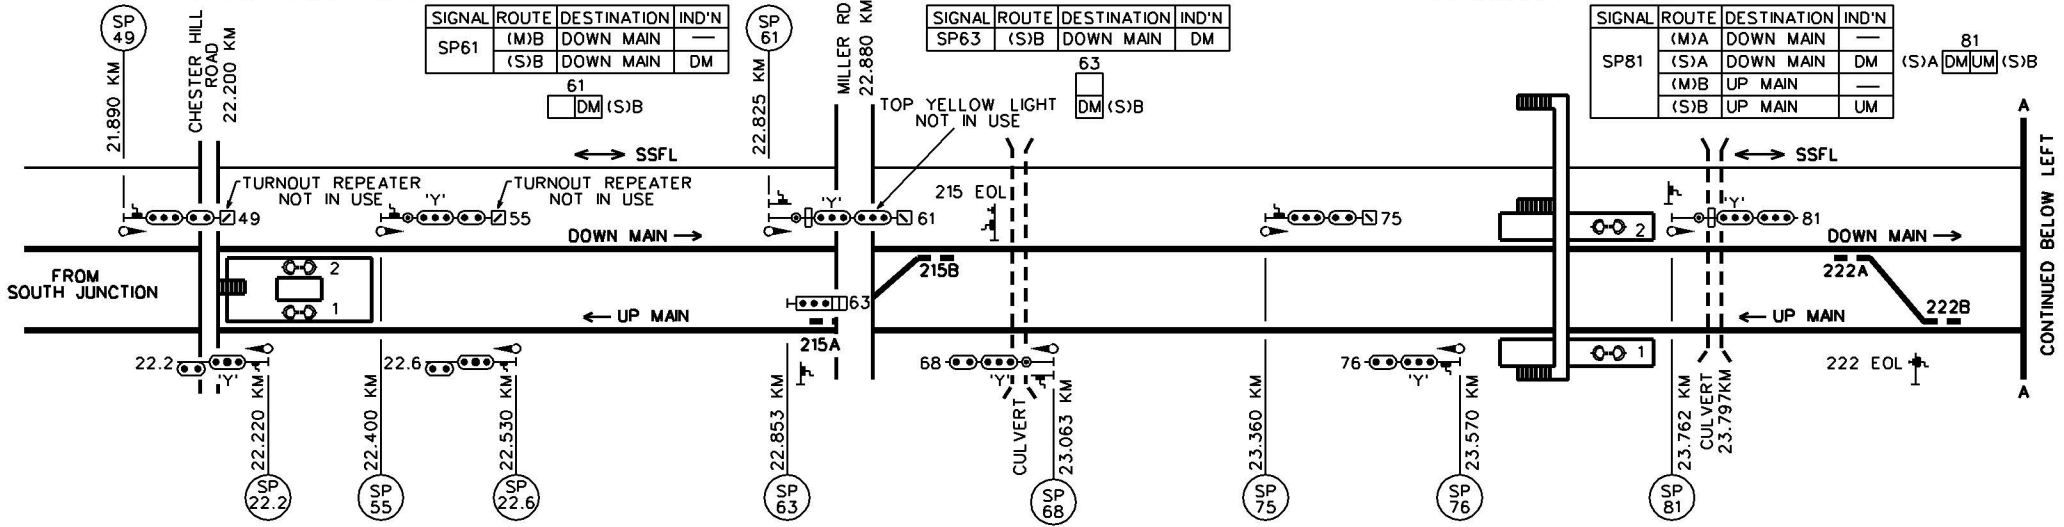

CHESTER HILL

LEIGHTONFIELD

SIGNAL	ROUTE	DESTINATION	IND'N
SP100	(S)A	UP MAIN	UM
	(S)B	DOWN MAIN	DM

SIGNAL	ROUTE	DESTINATION	IND'N
SP107	(M)A	DOWN MAIN	—
	(S)A	DOWN MAIN	DM

NOTE:
— INDICATES ARTC TRACK