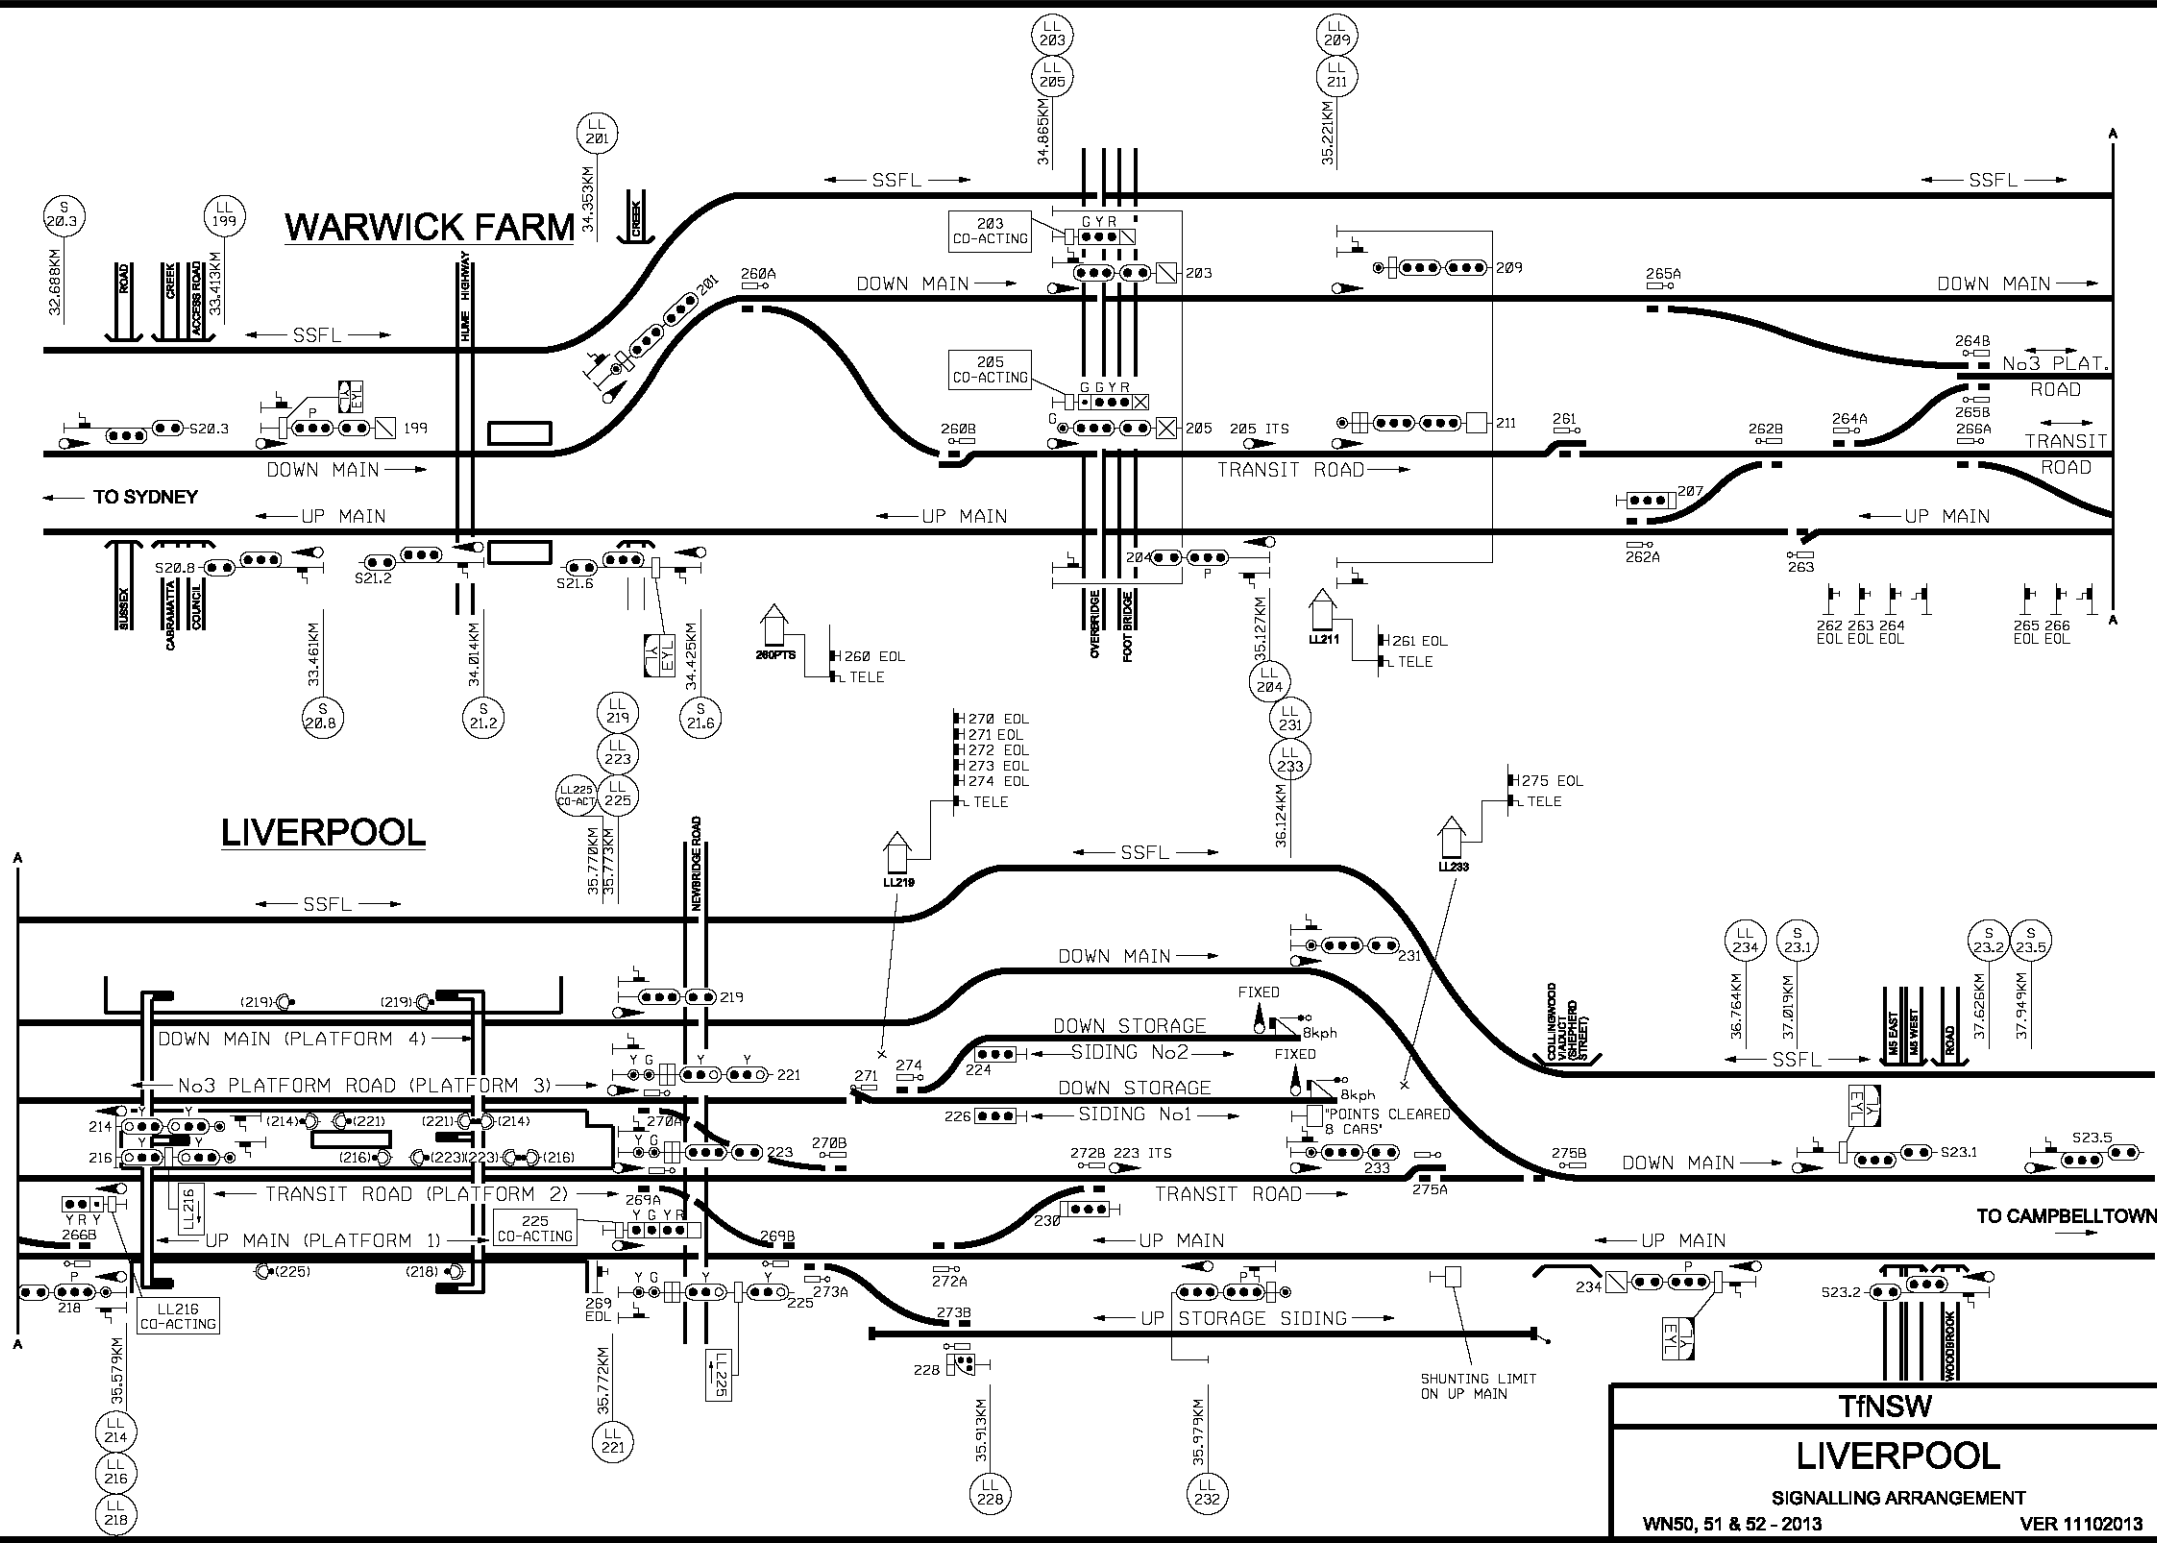

WARWICK FARM

LIVERPOOL

TNSW
LIVERPOOL
SIGNALLING ARRANGEMENT
WN50, 51 & 52 - 2013
VER 11102013