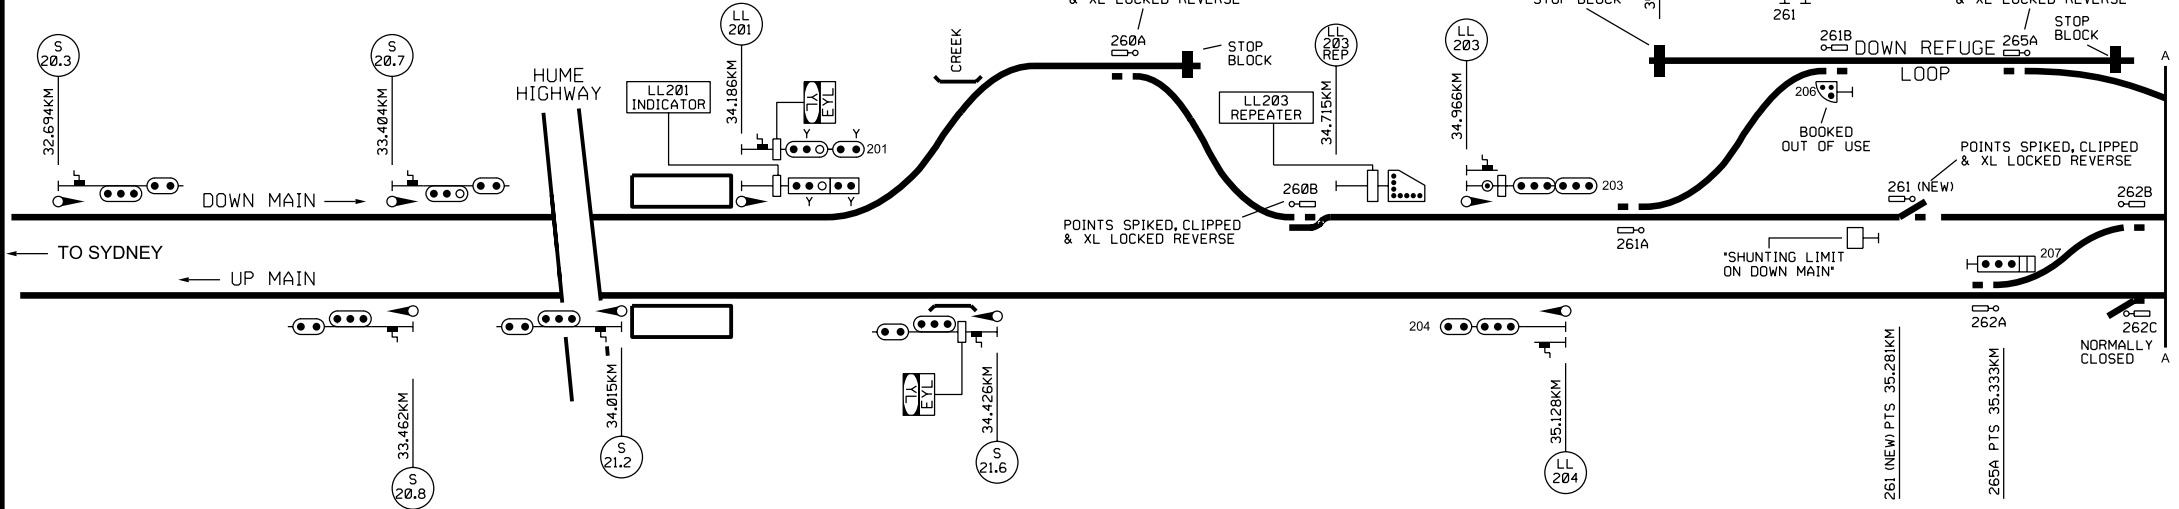

WARWICK FARM

LIVERPOOL

RailCorp
LIVERPOOL
SIGNALLING ARRANGEMENT
(WN51 2012), (WN01, 02 & 03 - 2013) VER 12112012