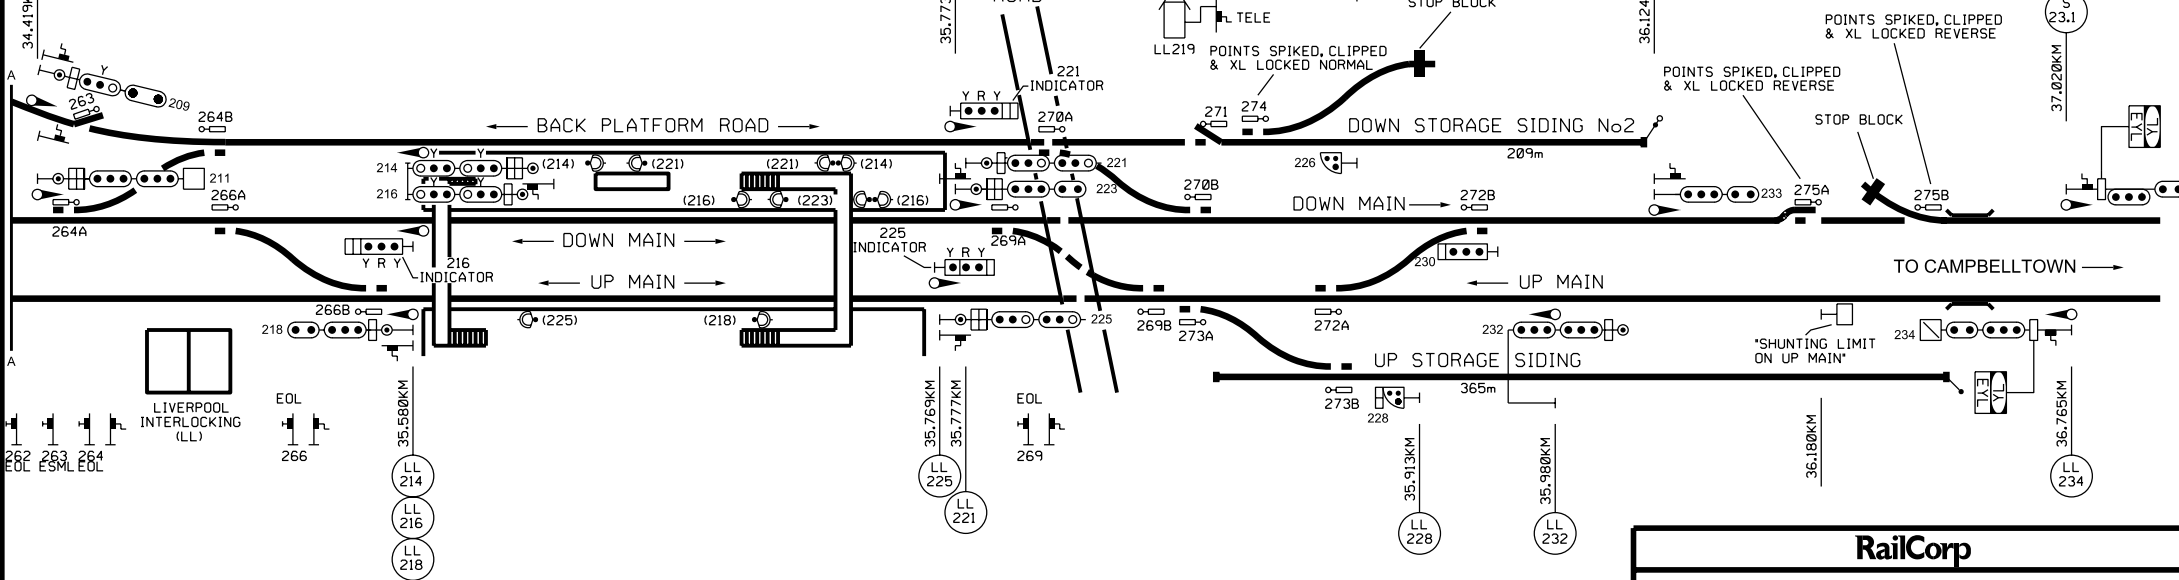

WARWICK FARM

LIVERPOOL

RailCorp
LIVERPOOL
SIGNALLING ARRANGEMENT
(WN51 2012), (WN01, 02 & 03 - 2013) VER 12112012