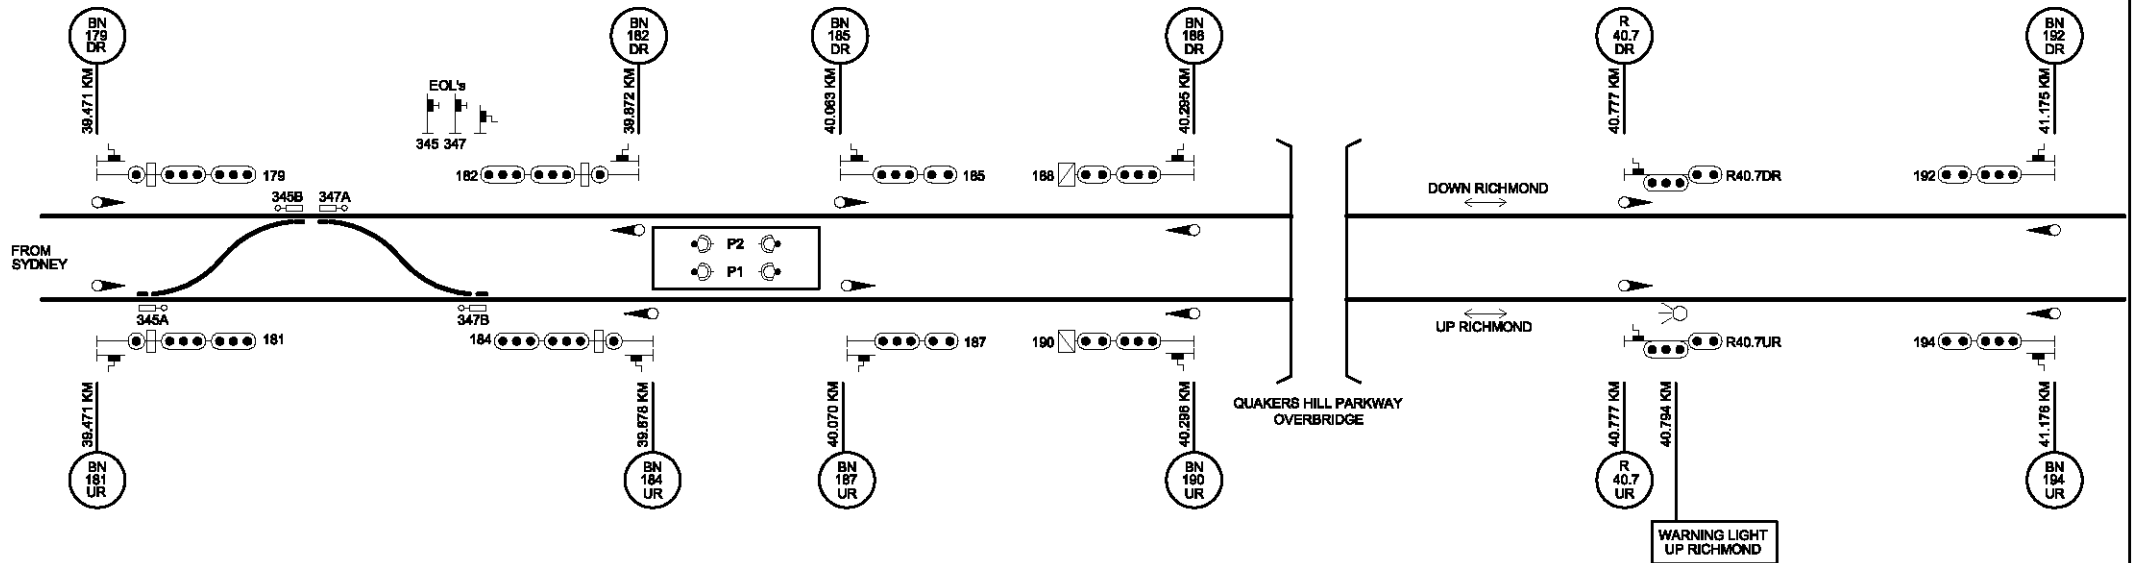

SIGNAL	ROUTE	DESTINATION	INDN
BN 179	(M)A	DOWN RICHMOND	-
	(S)A	DOWN RICHMOND	DR
	(M)B	UP RICHMOND	-
	(S)B	UP RICHMOND	UR

SIGNAL	ROUTE	DESTINATION	INDN
BN 182	(M)A	UP RICHMOND	-
	(S)A	UP RICHMOND	UR
	(M)B	DOWN RICHMOND	-
	(S)B	DOWN RICHMOND	DR

QUAKERS HILL

SIGNAL	ROUTE	DESTINATION	INDN
BN 181	(M)A	DOWN RICHMOND	-
	(S)A	DOWN RICHMOND	DR
	(M)B	UP RICHMOND	-
	(S)B	UP RICHMOND	UR

SIGNAL	ROUTE	DESTINATION	INDN
BN 184	(M)A	UP RICHMOND	-
	(S)A	UP RICHMOND	UR
	(M)B	DOWN RICHMOND	-
	(S)B	DOWN RICHMOND	DR

RailCorp

QUAKERS HILL - SCHOFIELDS

SIGNALLING ARRANGMENT
DRIVERS DIAGRAM
SHEET 1 OF 2

VER12092011