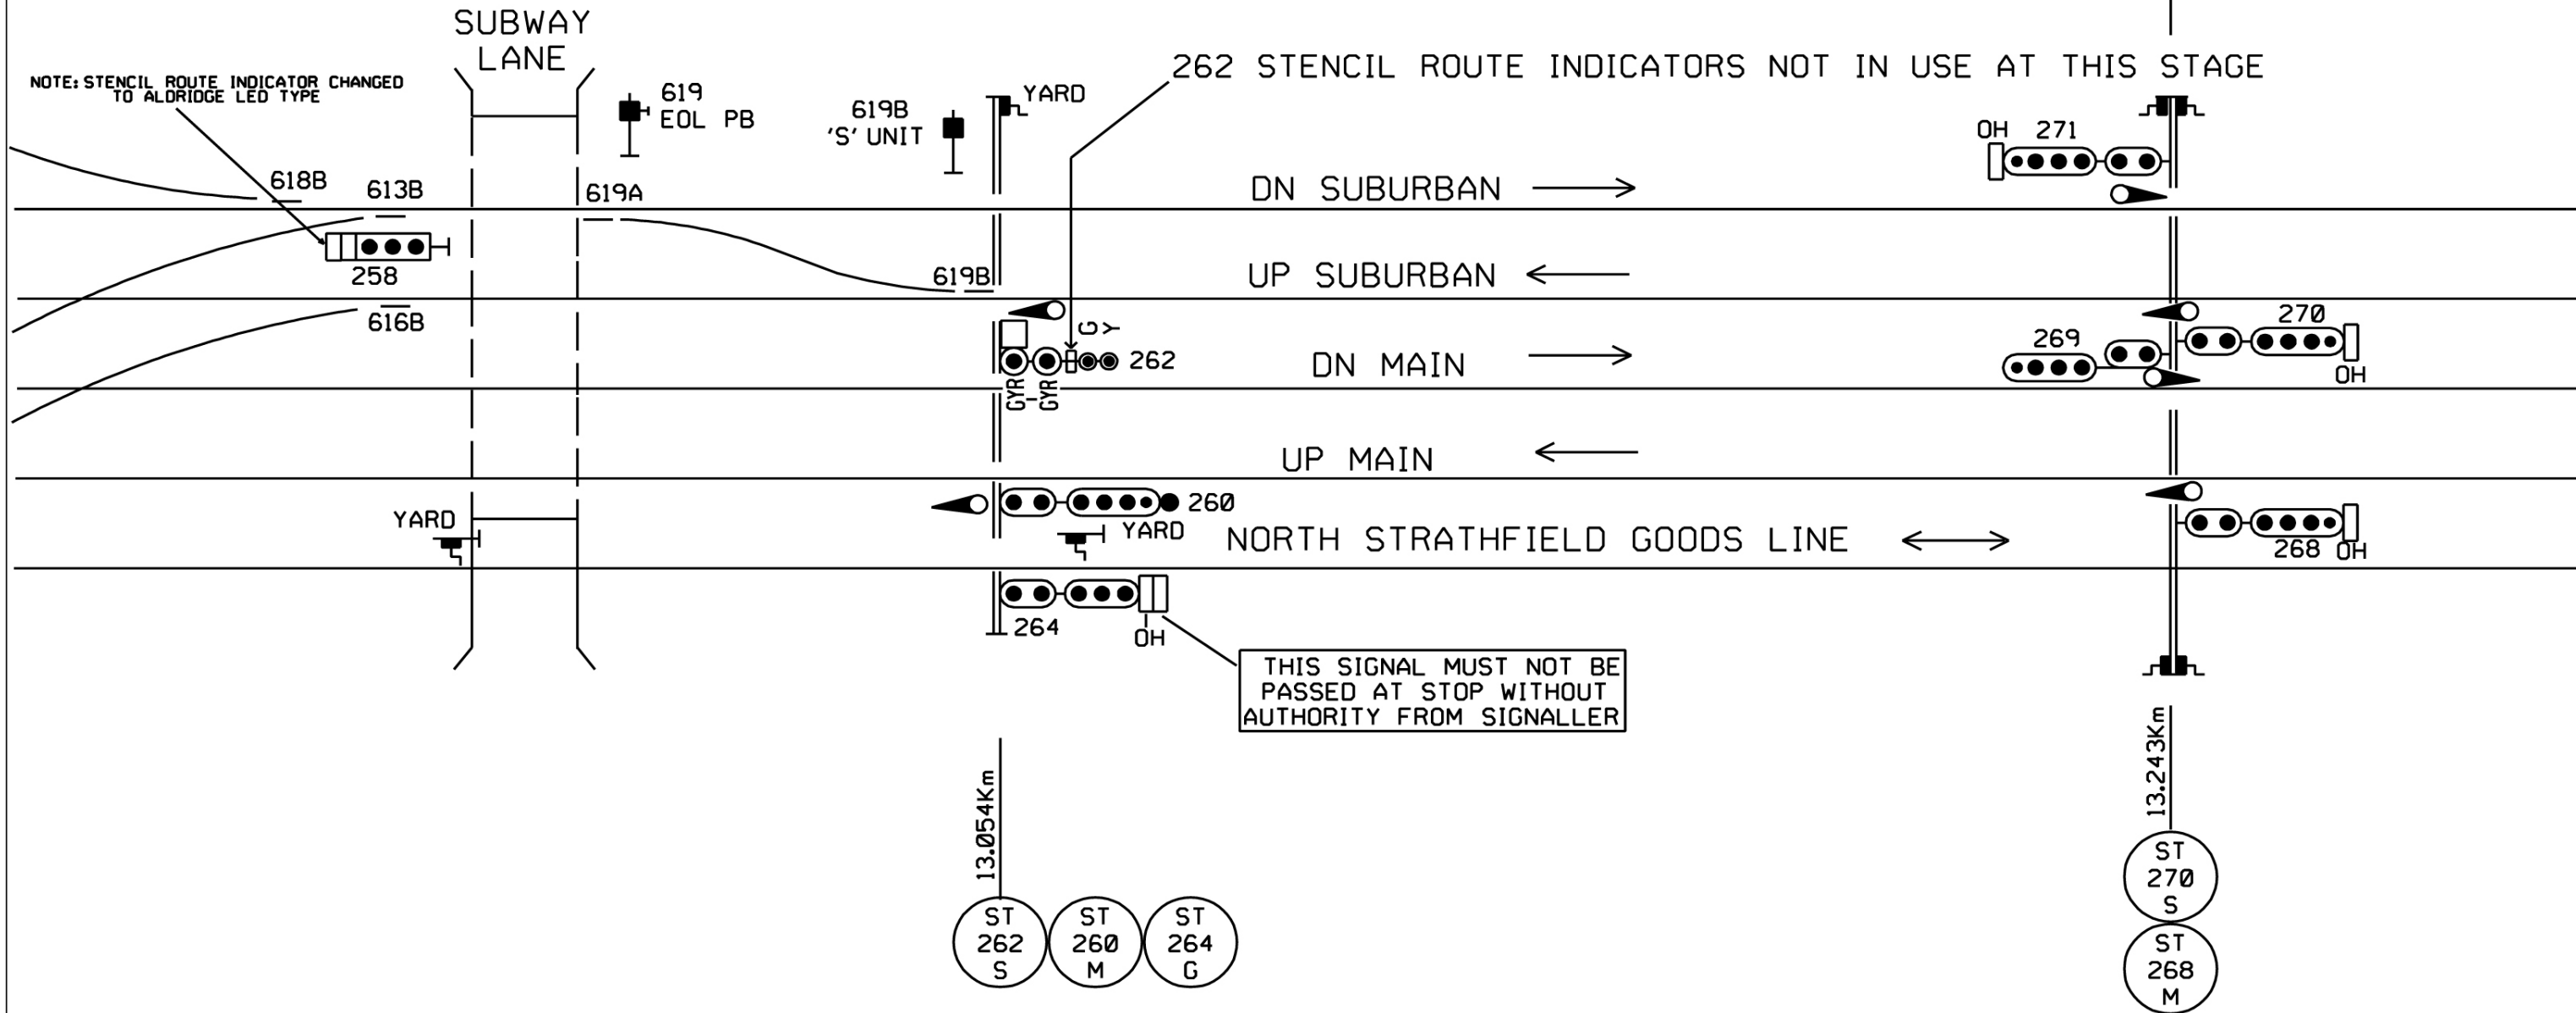

	ROUTE	DESTINATION	IND'N	TYPE
258	A	DN MAIN	DM	SRI
	C	DN SUBURBAN	DS	SRI
	D	LOCAL TERMINAL RD	TR	SRI

	ROUTE	DESTINATION	IND'N	TYPE
262	(M)A	UP MAIN	M	MLRI
	(S)A	UP MAIN		
	(M)B	UP SUBURBAN		
	(S)B	UP SUBURBAN		
	(M)C	LOCAL TERMINAL RD	T	MLRI
	(S)C/D	258 DN SUBURBAN		

RailCorp

STRATHFIELD SIGNAL BOX
HOMEBUSH AREA

CONVERSION OF ST262 SIGNAL TO TRI COLOUR LED
DRIVERS DIAGRAM

VERSION 03032010