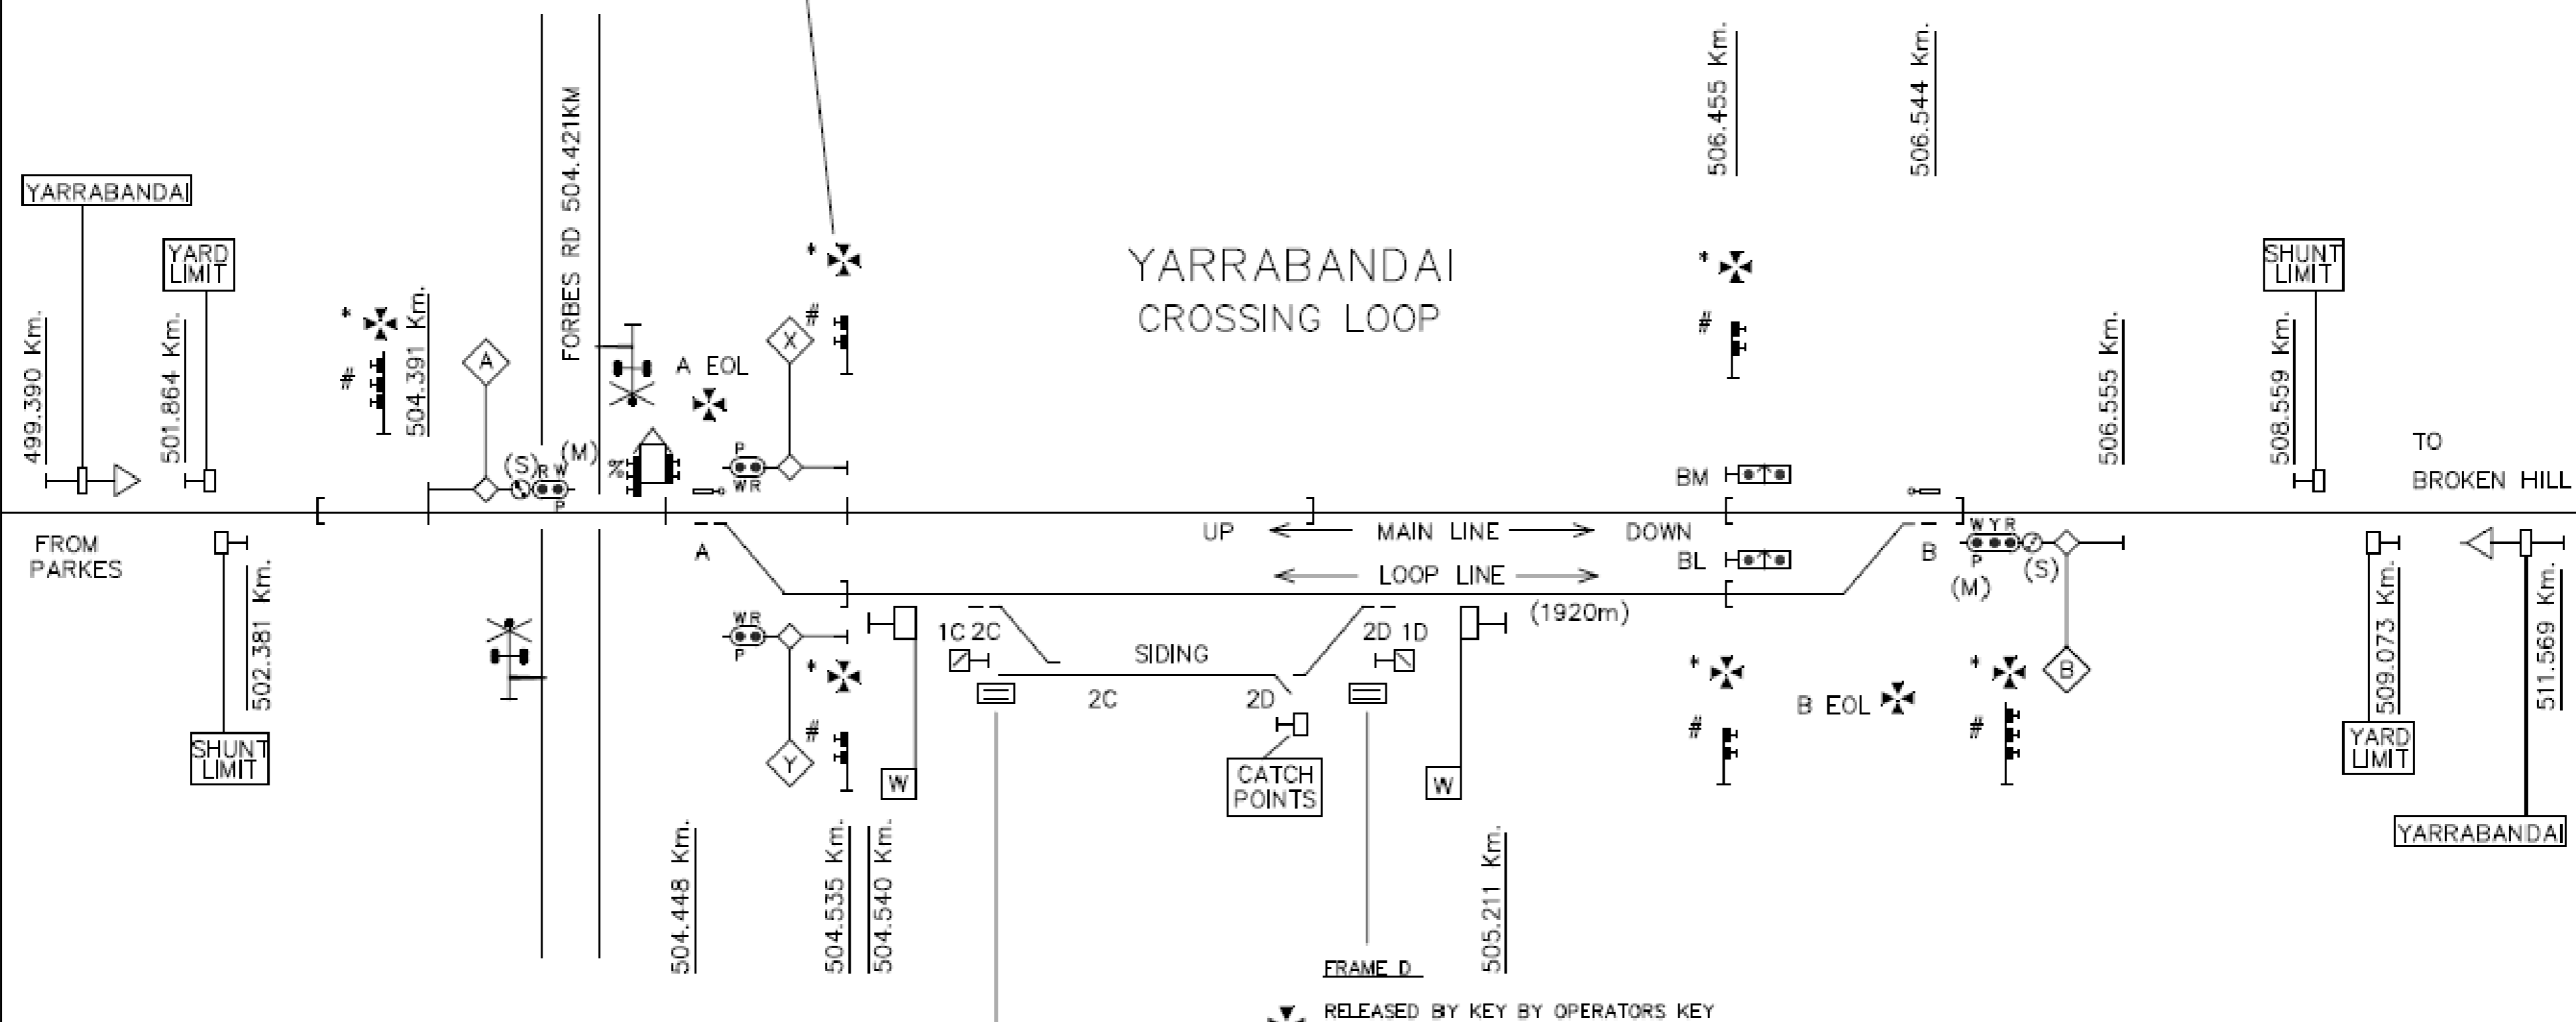

LEGEND

* RELEASED BY OPERATORS KEY

PUSHBUTTONS

% TEST, EMERGENCY SWITCH,
MANUAL OPERATION SWITCH,
SHUNTER'S PUSH BUTTON

MLI PUSHBUTTON
INSCRIPTION FOR PUSH BUTTON:

INSCRIPTION ON INSIDE OF DOOR:

- INSERT OPERATORS KEY.
- DEPRESS 'INDICATOR CANCEL' BUTTON FOR 2 SEC.
- POINTS FREE INDR. WILL FLASH UNTIL POINTS BECOME FREE AFTER 2 MINUTES.
- WHEN A STEADY POINTS FREE INDR. IS ILLUMINATED,
- DEPRESS 'INDICATOR CLEAR' BUTTON.

INSCRIPTION ON INSIDE OF DOOR:

- INSERT OPERATORS KEY.
- DEPRESS 'INDICATOR CANCEL' BUTTON FOR 2 SEC.
- POINTS FREE INDR. WILL FLASH UNTIL POINTS BECOME FREE AFTER 2 MINUTES.
- WHEN A STEADY POINTS FREE INDR. IS ILLUMINATED,
- DEPRESS 'INDICATOR CLEAR' BUTTON.
- THE CROSSING WILL COMMENCE OPERATION
- INDICATOR WILL CLEAR ONCE THE BOOMS HAVE LOWERED TO THE HORIZONTAL POSITION

YARRABANDAI
YARRABANDAI DD.dwg

YARRABANDAI
YARRABANDAI DD.dwg

ARTC – DRIVERS DIAGRAM

YARRABANDAI