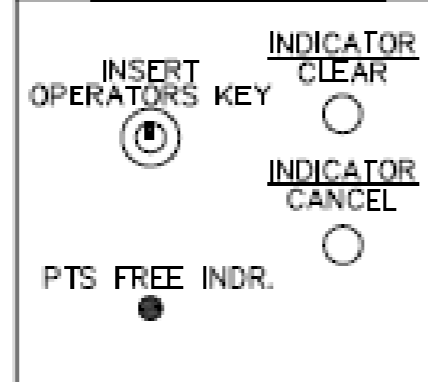

LEGEND

* RELEASED BY OPERATORS KEY

PUSHBUTTONS

% TEST, EMERGENCY SWITCH,
MANUAL OPERATION SWITCH,
SHUNTER'S PUSH BUTTON

MLI PUSHBUTTON
INSCRIPTION FOR PUSH BUTTON:

INSCRIPTION ON INSIDE OF DOOR:

- INSERT OPERATORS KEY.
- DEPRESS 'INDICATOR CANCEL' BUTTON FOR 2 SEC.
- POINTS FREE INDR. WILL FLASH UNTIL POINTS BECOME FREE AFTER 2 MINUTES.
- WHEN A STEADY POINTS FREE INDR. IS ILLUMINATED,
- DEPRESS 'INDICATOR CLEAR' BUTTON.

INSCRIPTION ON INSIDE OF DOOR:

- INSERT OPERATORS KEY.
- DEPRESS 'INDICATOR CANCEL' BUTTON FOR 2 SEC.
- POINTS FREE INDR. WILL FLASH UNTIL POINTS BECOME FREE AFTER 2 MINUTES.
- WHEN A STEADY POINTS FREE INDR. IS ILLUMINATED,
- DEPRESS 'INDICATOR CLEAR' BUTTON.
- THE CROSSING WILL COMMENCE OPERATION
- INDICATOR WILL CLEAR ONCE THE BOOMS HAVE LOWERED TO THE HORIZONTAL POSITION