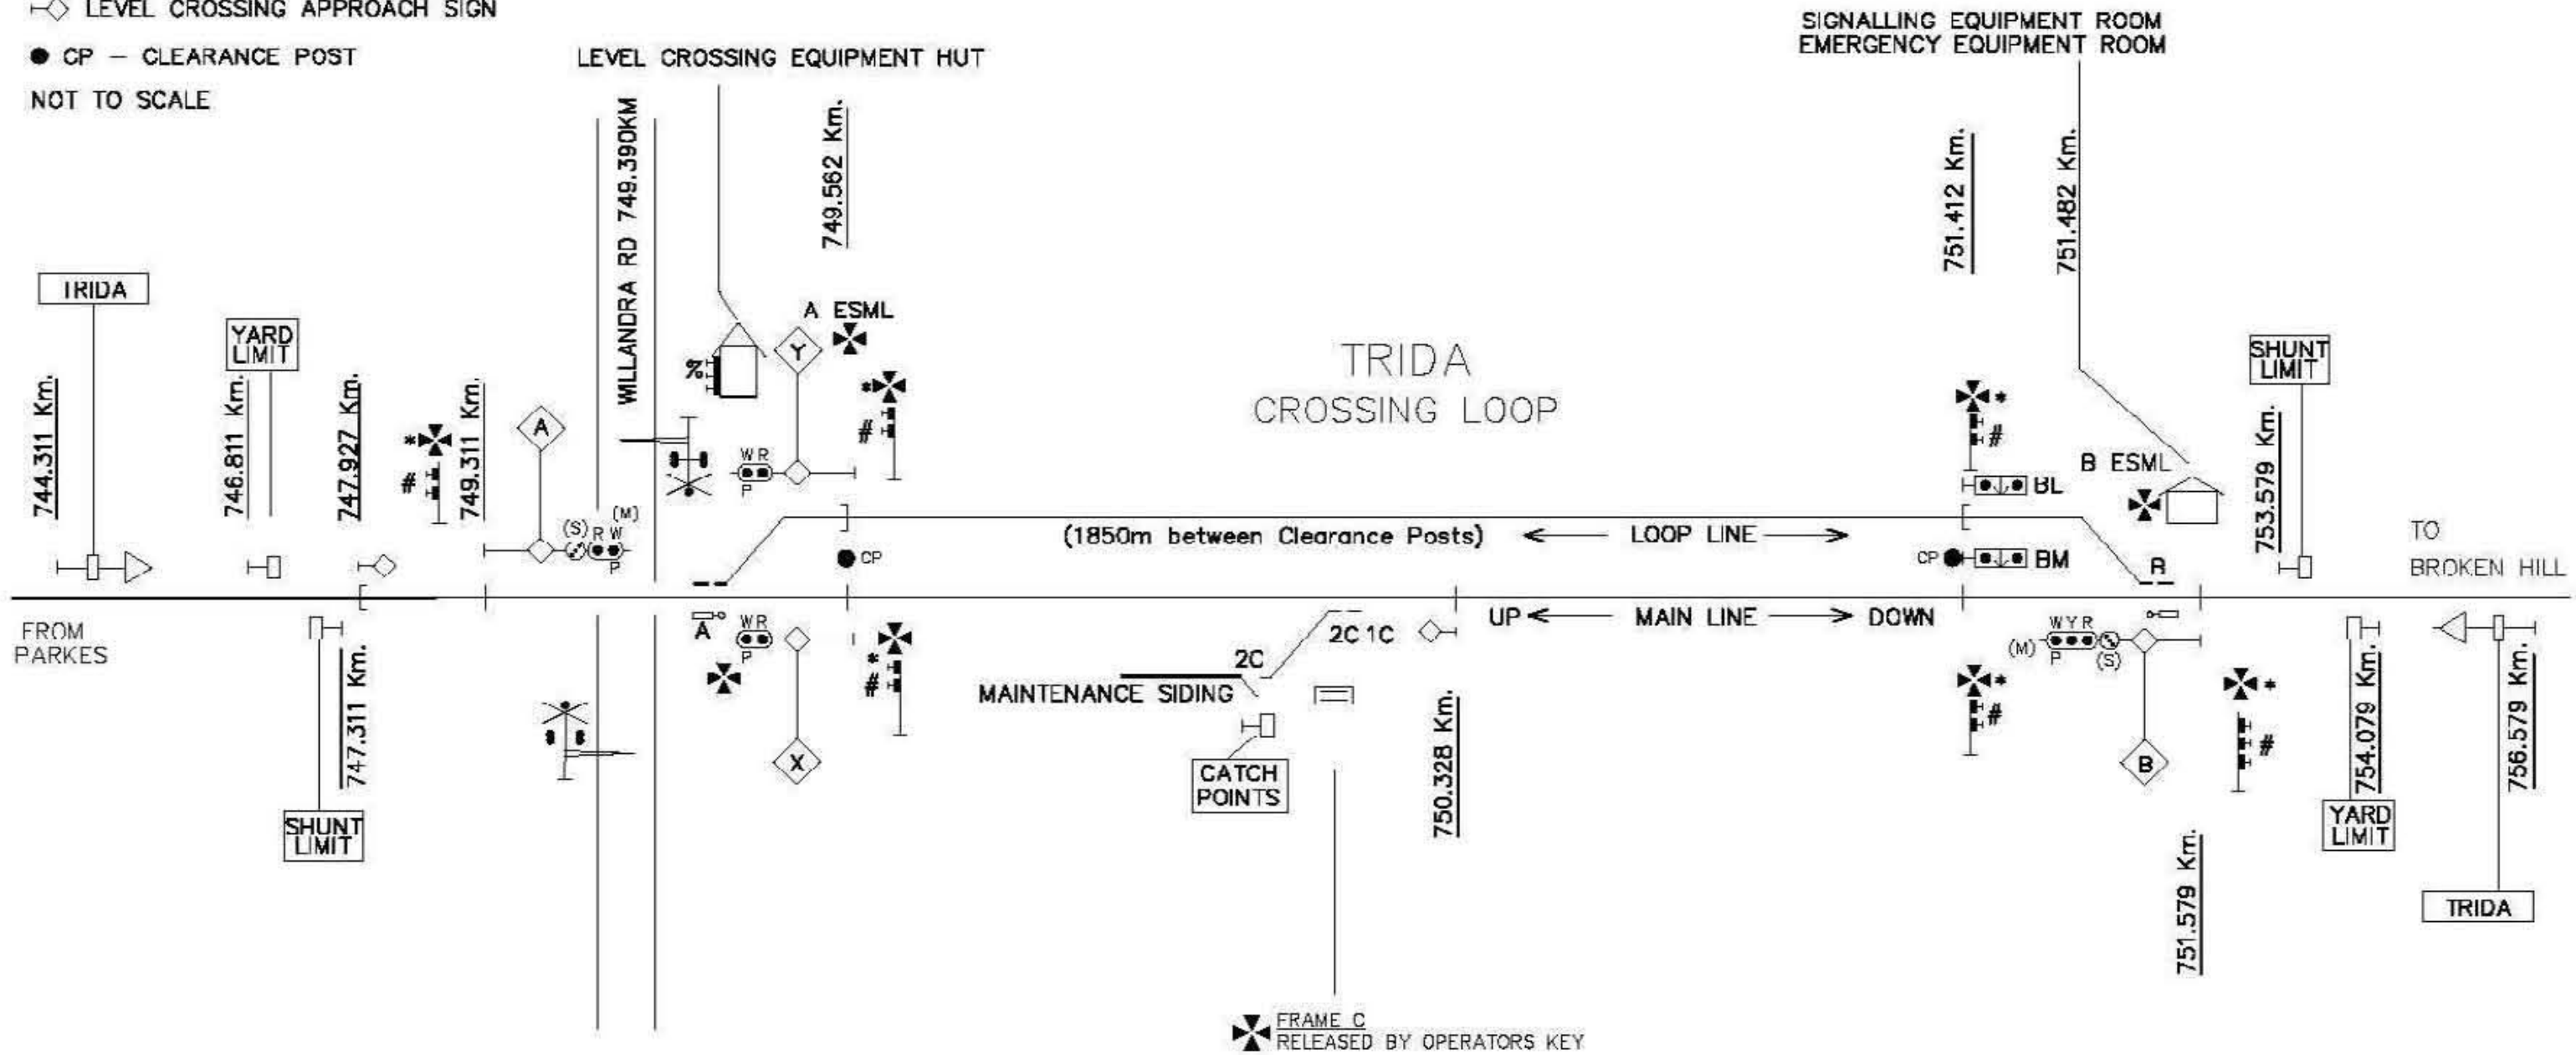

LEGEND

- * RELEASED BY OPERATORS KEY
- # PUSHBUTTONS
- % TEST, EMERGENCY SWITCH, MANUAL OPERATION SWITCH, SHUNTER'S PUSH BUTTON
- ◇ LEVEL CROSSING APPROACH SIGN
- CP - CLEARANCE POST
- NOT TO SCALE

FRAME C
RELEASED BY OPERATORS KEY

ARTC - DRIVERS DIAGRAM

TRIDA

PROVISION OF LEVEL CROSSING PROTECTION
ON WILLANDRA ROAD (749.390 km)

Date: 28/06/10 Version 2.0