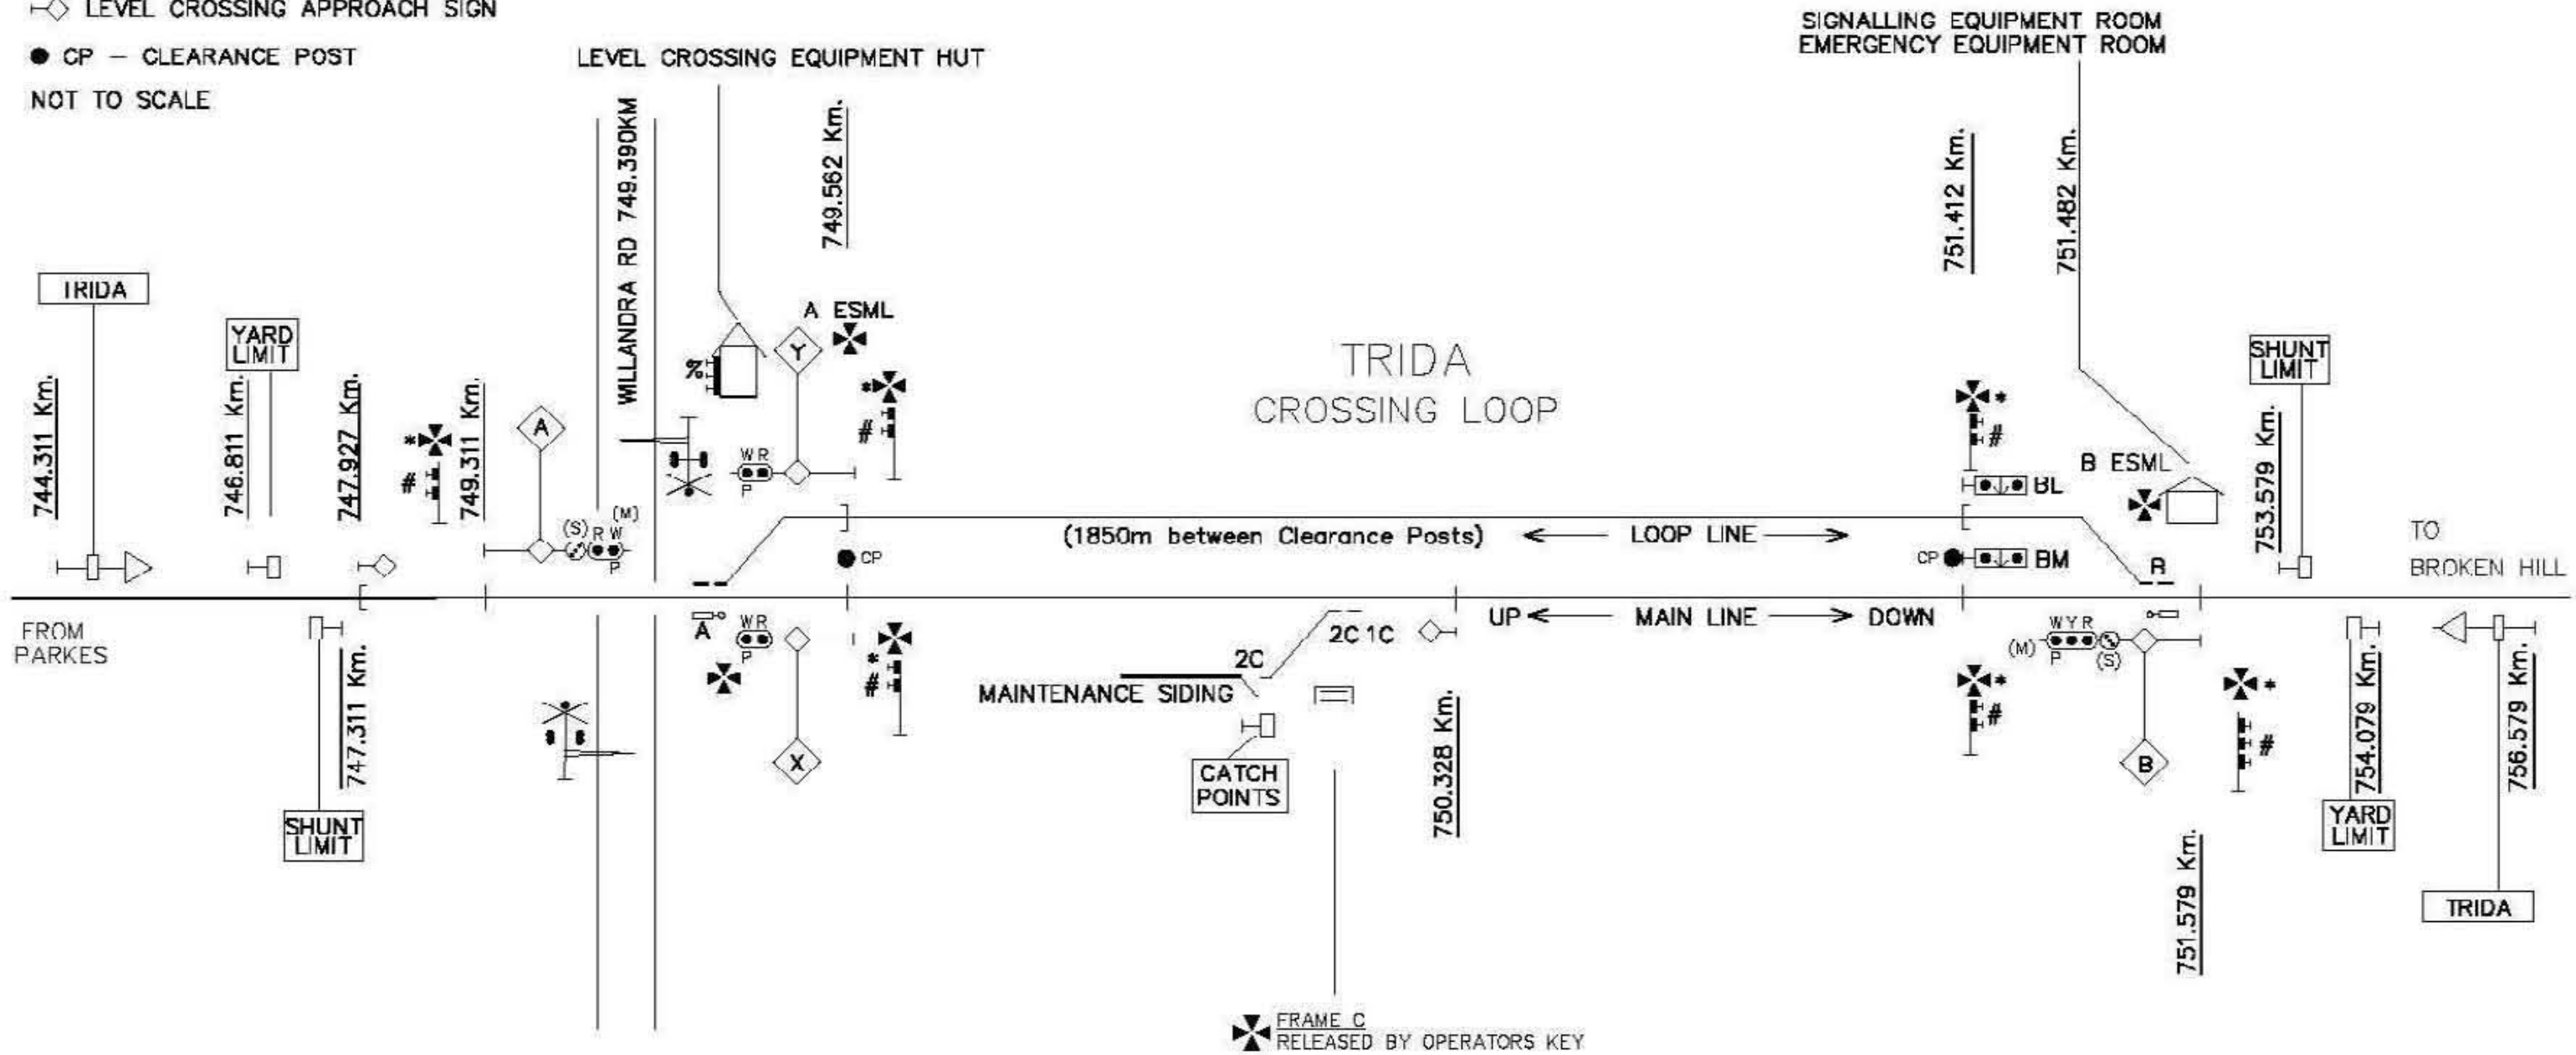

LEGEND

- * RELEASED BY OPERATORS KEY
 - # PUSHBUTTONS
 - % TEST, EMERGENCY SWITCH,
MANUAL OPERATION SWITCH,
SHUNTER'S PUSH BUTTON
 - ◇ LEVEL CROSSING APPROACH SIGN
 - CP – CLEARANCE POST
- NOT TO SCALE

FRAME C
RELEASED BY OPERATORS KEY

ARTC – DRIVERS DIAGRAM

TRIDA

PROVISION OF LEVEL CROSSING PROTECTION
ON WILLANDRA ROAD (749.390 km)

Date: 28/06/10 Version 2.0