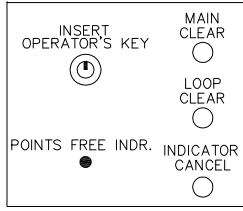

# PUSHBUTTONS

#1 PUSHBUTTON

#2 INSCRIPTION ON INSIDE OF DOOR:

\* INSERT OPERATORS KEY  
 \* DEPRESS 'INDICATOR CANCEL' BUTTON FOR 2 SEC.  
 \* POINTS FREE INDR. WILL FLASH UNTIL POINTS BECOME FREE AFTER 2 MINUTES.  
 \* WHEN A STEADY POINTS FREE INDR. IS ILLUMINATED  
 \* (FOR MAIN LINE) - DEPRESS 'MAIN CLEAR' BUTTON  
 \* (FOR LOOP LINE) - DEPRESS 'LOOP CLEAR' BUTTON