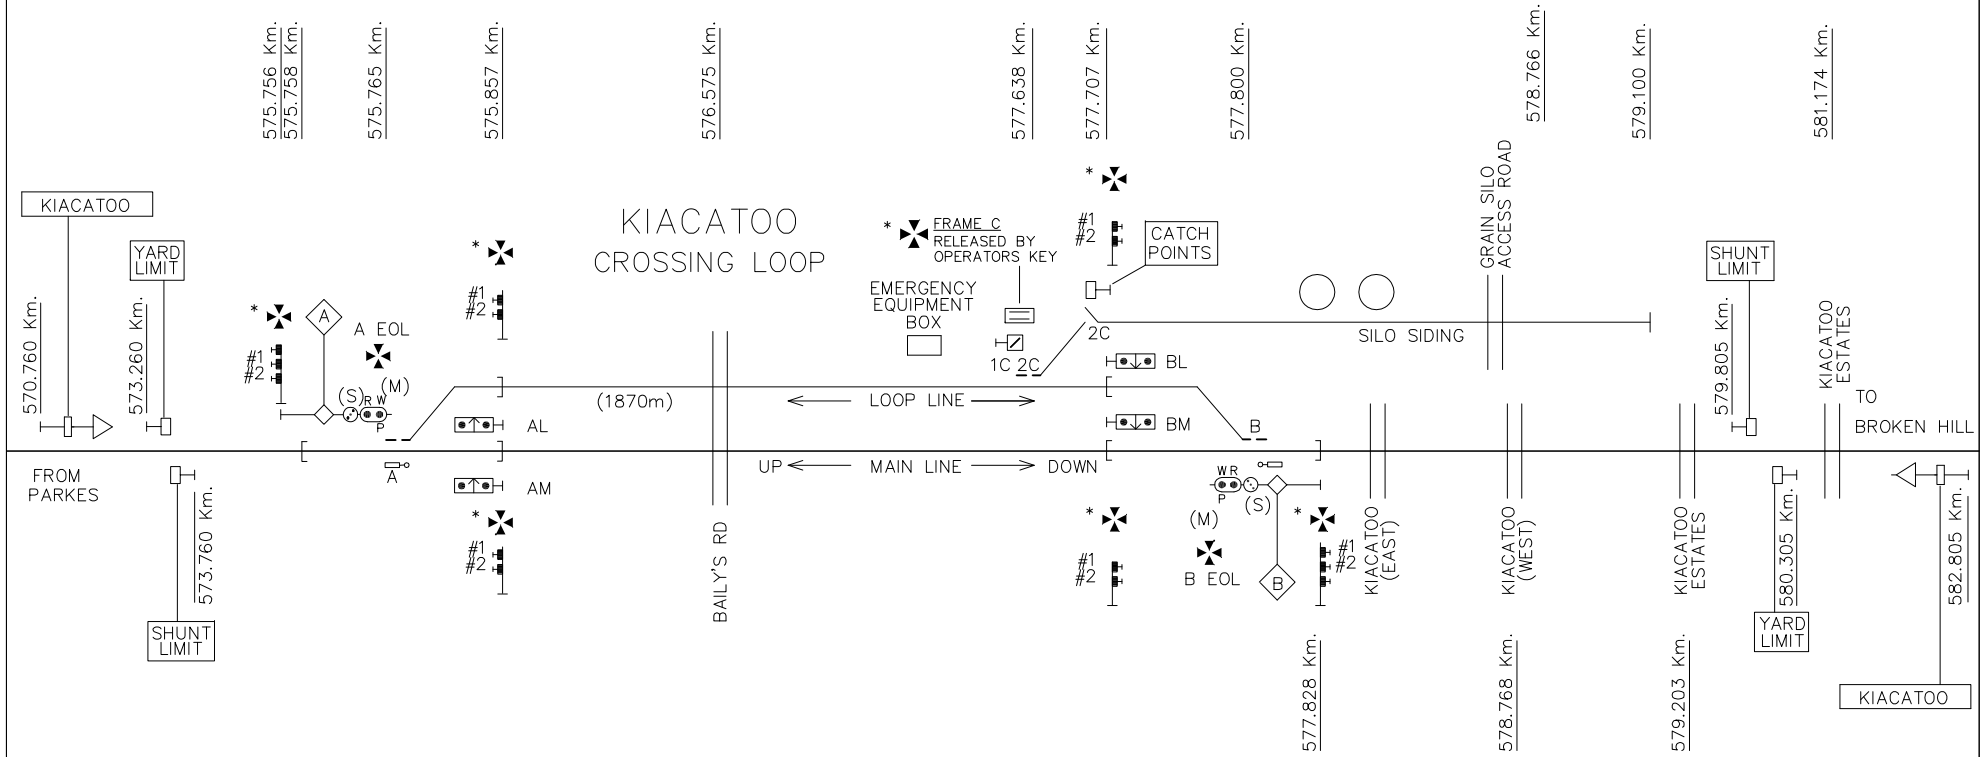

LEGEND

* RELEASED BY OPERATORS KEY

PUSHBUTTONS

#1 PUSHBUTTON

#2 INSCRIPTION ON INSIDE OF DOOR:

* INSERT OPERATORS KEY
* DEPRESS 'INDICATOR CANCEL' BUTTON FOR 2 SEC.
* POINTS FREE INDR. WILL FLASH UNTIL POINTS BECOME FREE AFTER 2 MINUTES.
* WHEN A STEADY POINTS FREE INDR. IS ILLUMINATED
* (FOR MAIN LINE) - DEPRESS 'MAIN CLEAR' BUTTON
* (FOR LOOP LINE) - DEPRESS 'LOOP CLEAR' BUTTON

BMP KIACATOO DD.dwg

KIACATOO DD.dwg

ARTC - DRIVERS DIAGRAM

KIACATOO
V1.2