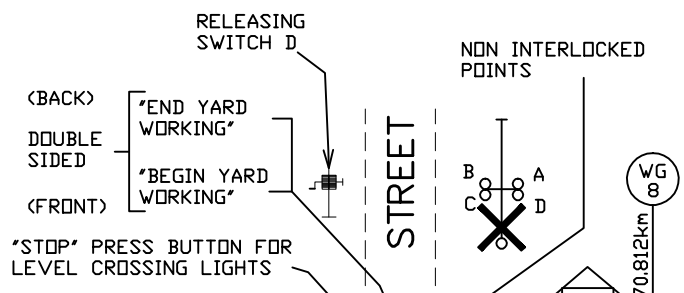

THIS SIGNAL MUST NOT BE PASSED AT STOP WITHOUT AUTHORITY FROM SIGNALLER

WALLERAWANG

DOWN MAIN →

↔ UP MAIN

FRAME B

SWITCH B

STREET

MAIN