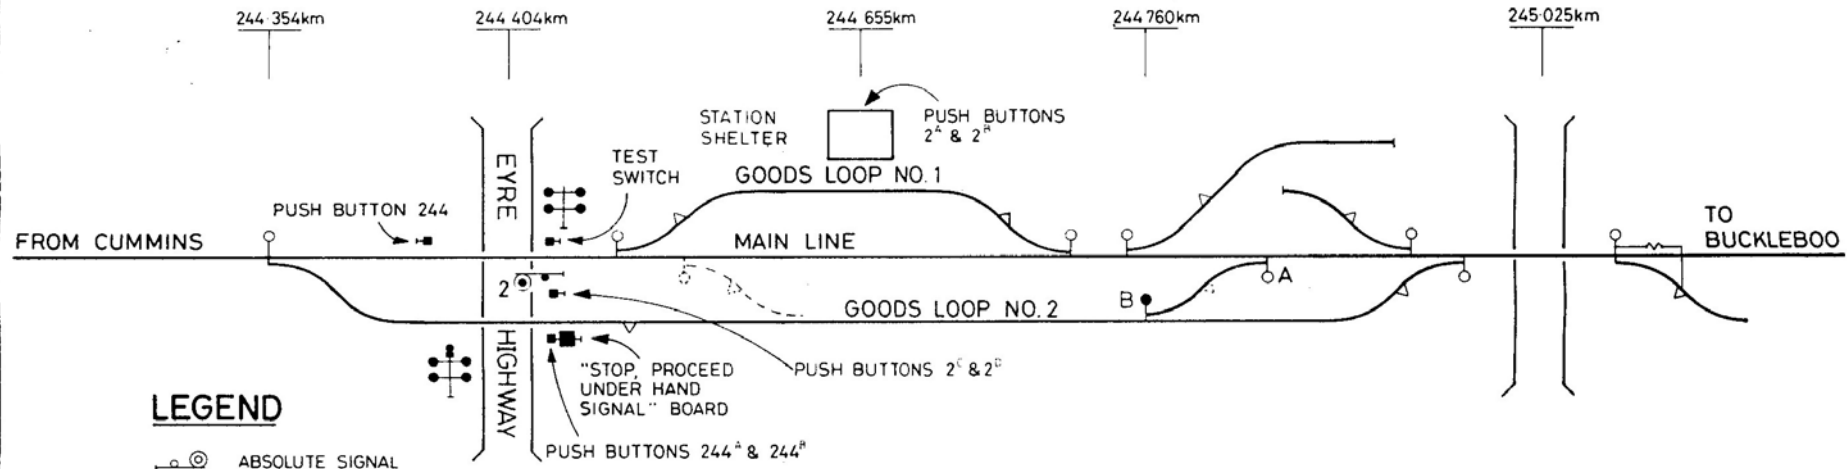

KIMBA

INSTALLATION OF FLASHING LIGHTS AT EYRE HIGHWAY LEVEL CROSSING

SIGNAL NOTICE NO. 2400

LEGEND

-  ABSOLUTE SIGNAL
-  FLASHING LIGHT SIGNAL AND GONG
-  DERAIL
-  PUSH BUTTON BOX
-  SWITCHSTAND

Rev.	I.S. Date	Description	Athy.	P'd	ACME Microfilmed (E)
4					
3					
2					
1					

Drawn ppp
 Traced jc
 Checked H
 Passed M.A.Z.
 Date

SIGNALS ENGINEER
 CRT
 SENIOR S.W.C. ENGINEER

Australian National
KIMBA
 INSTALLATION OF FLASHING LIGHTS AT EYRE HIGHWAY LEVEL CROSSING AT 244 404 KM
 SIGNAL NOTICE NO 2400