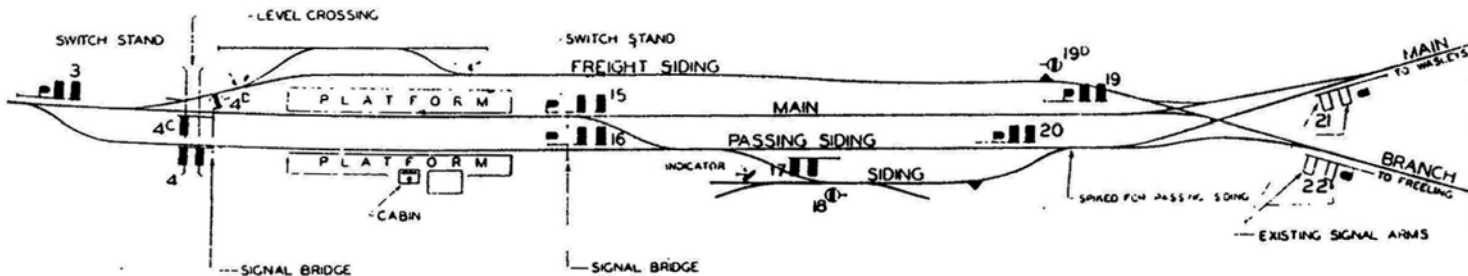

Diagram courtesy of Bob Ward

— S A R —
ROSEWORTHY STATION
—
DIAGRAM OF SIGNALS
—
TO ACCOMPANY SIGNAL NOTICE NO 414
—

NOTES —

- ABSOLUTE BLOCK SIGNALS SHOWN THUS — — — — — ■
- ABSOLUTE DISC SIGNALS SHOWN THUS — — — — — □
- LOW SPEED COLOUR LIGHT SIGNALS SHOWN THUS — — — — — P