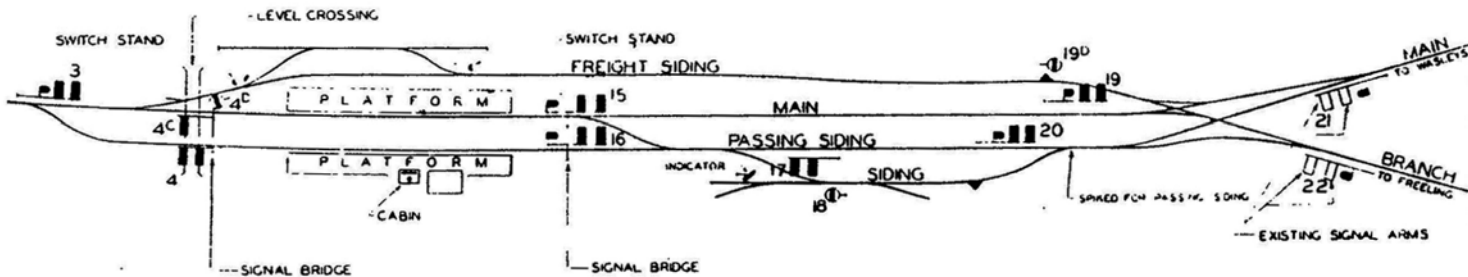

Diagram courtesy of Bob Ward

— S A R —
ROSEWORTHY STATION
—
DIAGRAM OF SIGNALS
—
TO ACCOMPANY SIGNAL NOTICE NO 414
—

NOTES —

- ABSOLUTE BLOCK SIGNALS SHOWN THUS — [Symbol]
- ABSOLUTE DISC SIGNALS SHOWN THUS — [Symbol]
- LOW SPEED COLOUR LIGHT SIGNALS SHOWN THUS — [Symbol]