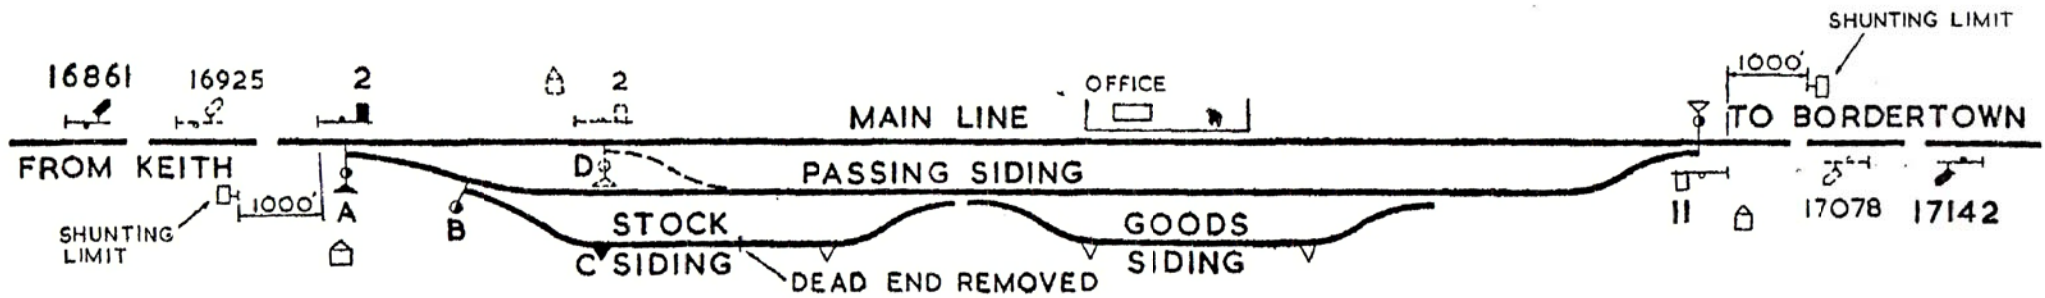

Diagram courtesy of Bob Ward

WIRREGA

SIGNAL NOTICE No. 1172

- KEY**
- SWITCHSTAND----- ⚡
 - DERAIL----- △
 - ELECTRIC SWITCH LOCK--- ∇
 - TELEPHONE SHELTER----- 🏠

RTG
S&TE

SIGNALS & PERMANENT WAY ETC. TO BE REMOVED SHOWN DOTTED.