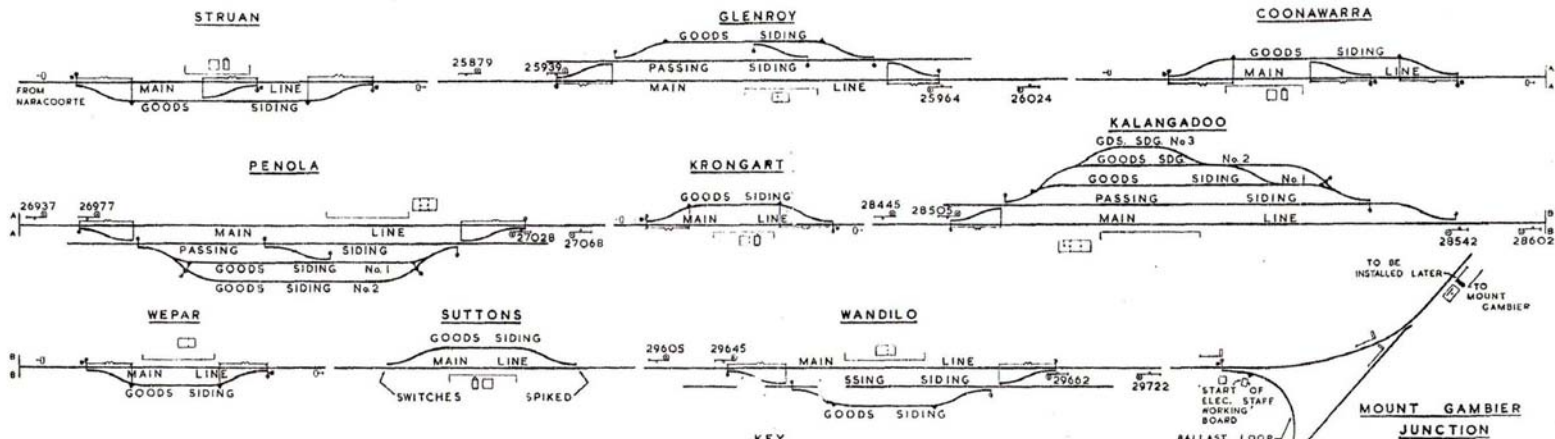

Diagram courtesy of Bob Ward

**NARACOORTE — MOUNT GAMBIER**

**SIGNALLING**  
**VIDE SIGNAL NOTICE No.962**

**KEY**

- SWITCHSTANDS SHOWN THUS
- DERAILS
- YARD LIMIT SIGNS
- SEARCHLIGHT SIGNALS
- EXISTING SIGNALS
- NORMAL POSITION OF SWITCHES
- SET FOR STRAIGHT
- STAFF DRAWER LOCKS
- TELEPHONE BOOTHS
- TRAIN ORDER SIGNAL