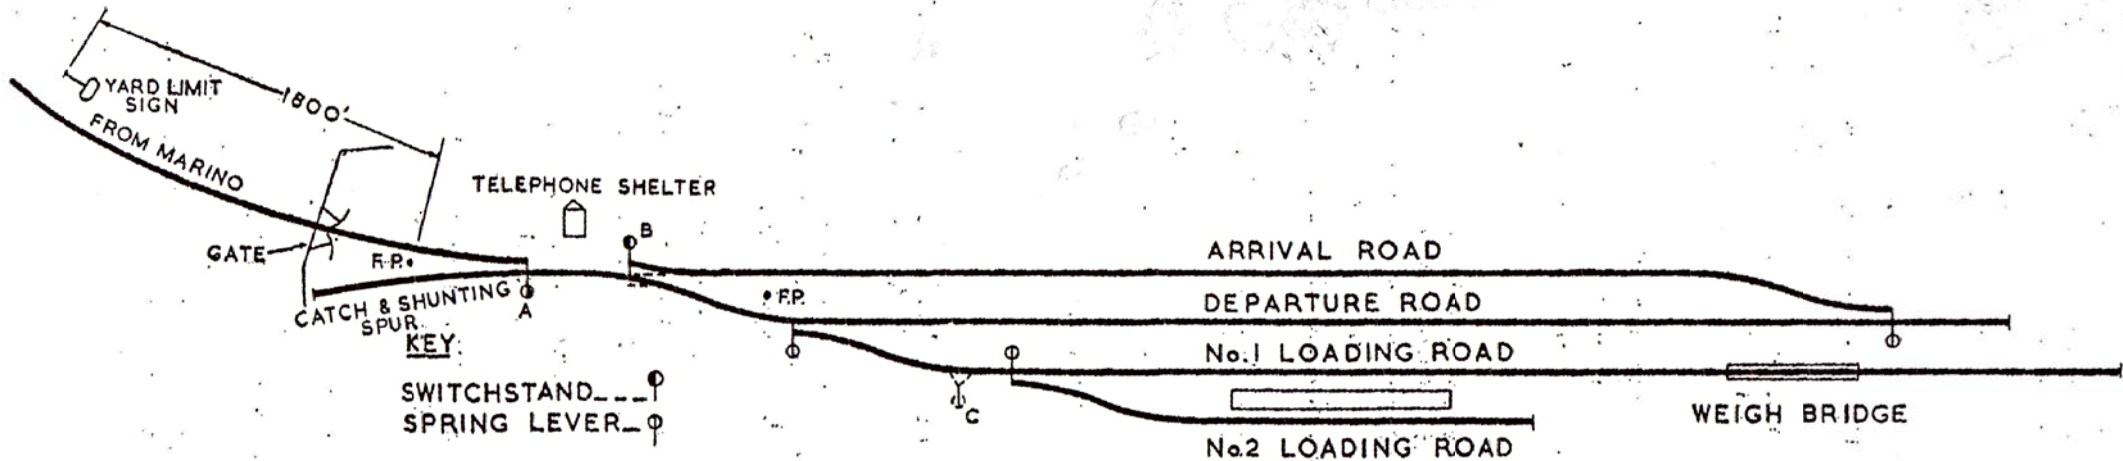

Diagram courtesy of Bob Ward

PORT STANVAC SIGNAL NOTICE No. 1162

KEY:

SWITCHSTAND --- ○
SPRING LEVER — ○

SWITCHSTANDS, ETC. SHOWN DOTTED TO BE REMOVED

R.T.C.
S&TE