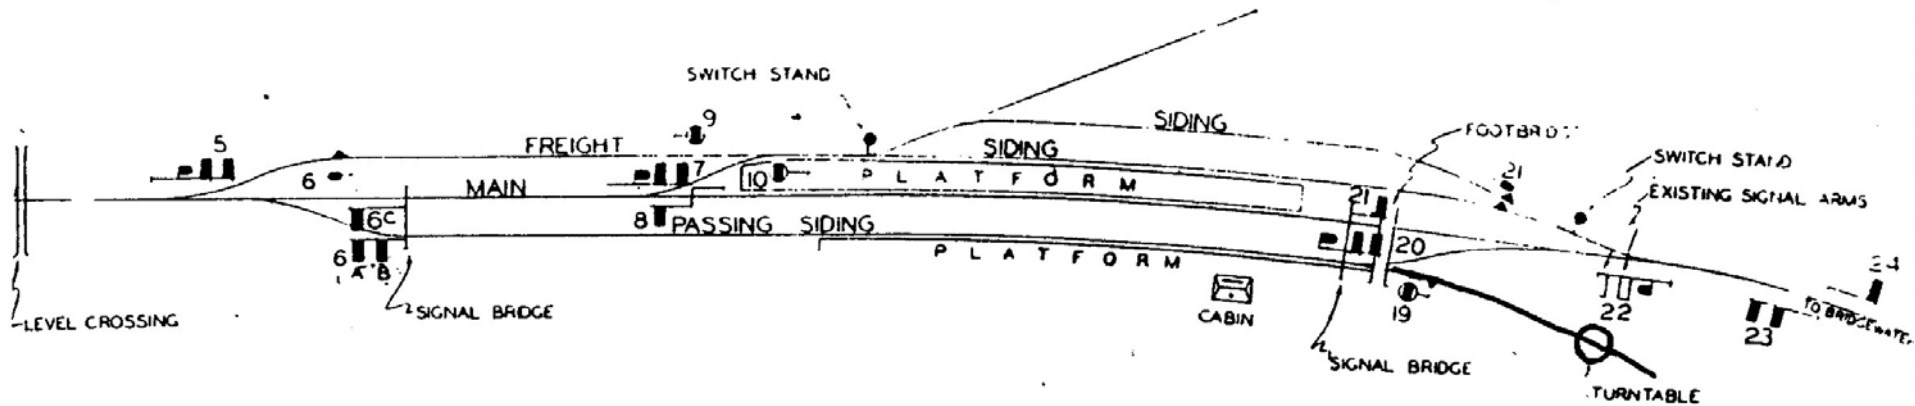

Diagram courtesy of Bob Ward

— S A R —
ALD GATE STATION
— DIAGRAM OF SIGNALS —
— TO ACCOMPANY SIGNAL NOTICE NO404 —

NOTES —

- ABSOLUTE BLOCK SIGNALS SHOWN THUS
- ABSOLUTE DISC SIGNALS SHOWN THUS
- LOW SPEED COLOUR LIGHT SIGNALS ON GROUND SHOWN THUS
- LOW SPEED COLOUR LIGHT SIGNALS ON MAST SHOWN THUS