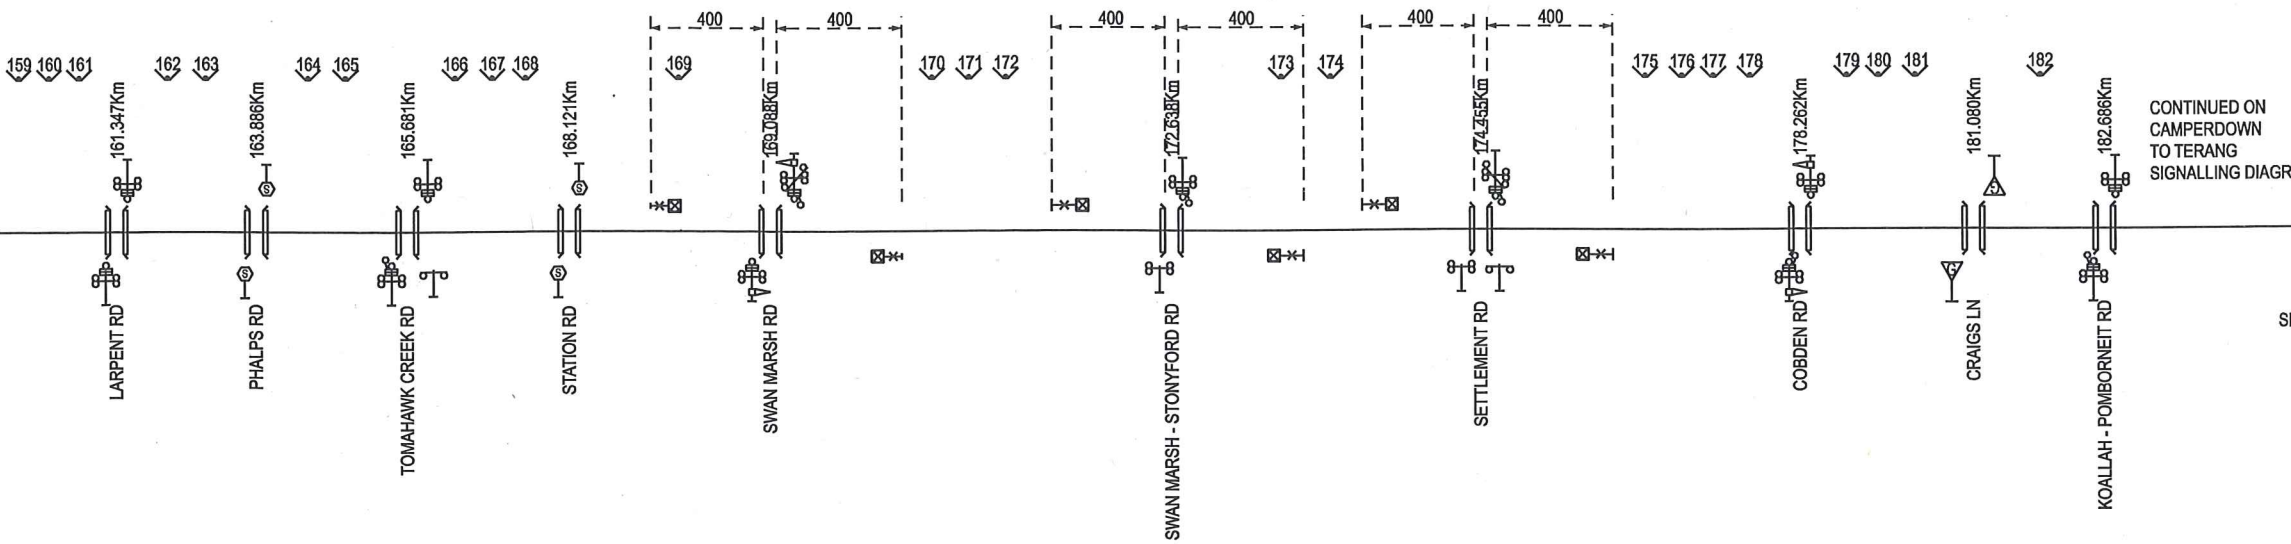

WARNOCOORT LOOP

COLAC

CONTINUED ON
CAMPERDOWN
TO TERANG
SIGNALLING DIAGRAM

BIRREGURRA TO COLAC
SIGNALLING DIAGRAM No: 52/13
(SUPERSEDES 136/12)

Showing Signal and Interlocking Arrangements to come into use on a date which will be issued by the Manager Systems and Safeworking