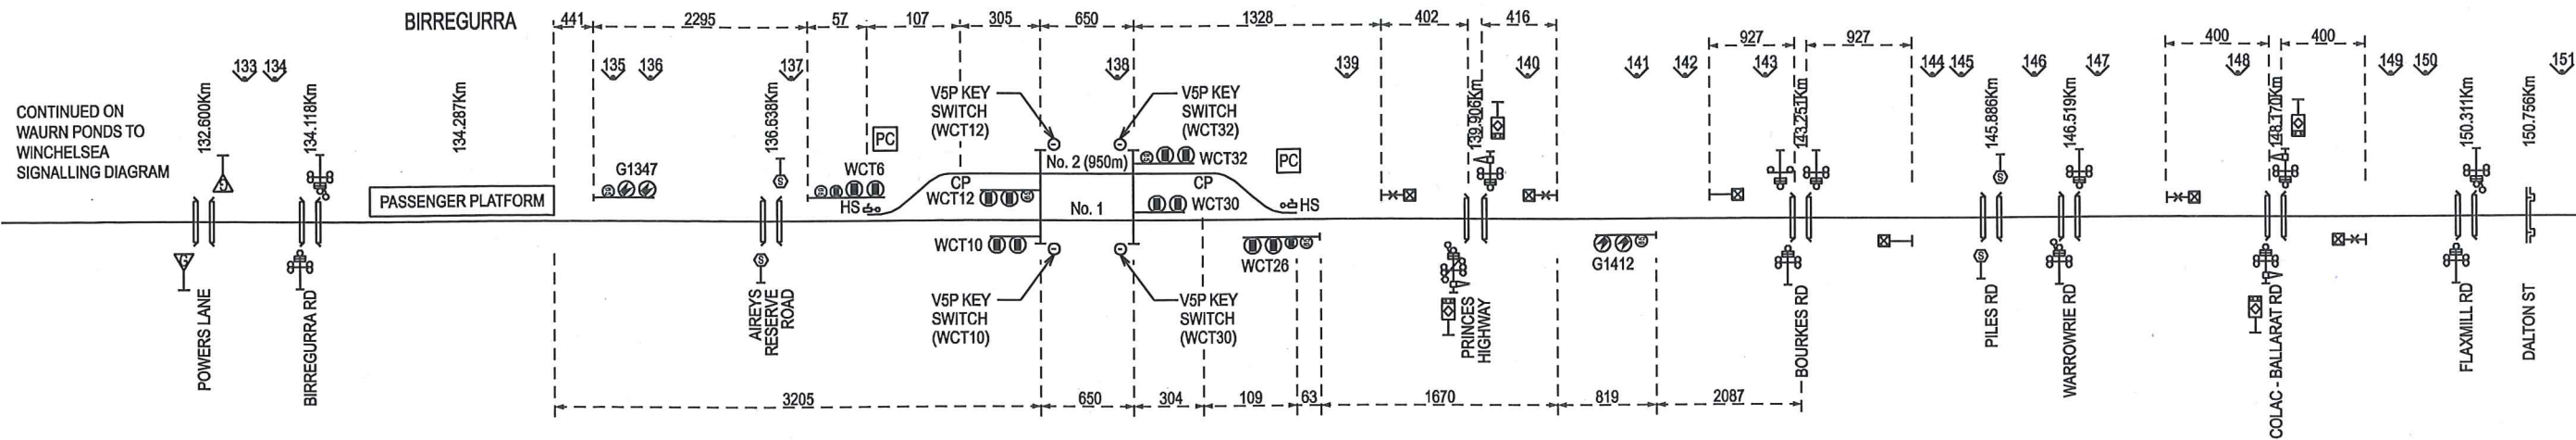

WARNOCOORT LOOP

COLAC

CONTINUED ON
CAMPERDOWN
TO TERANG
SIGNALLING DIAGRAM

BIRREGURRA TO COLAC
SIGNALLING DIAGRAM No: 52/13
(SUPERSEDES 136/12)

Showing Signal and Interlocking Arrangements to come into use on a date which will be issued by the Manager Systems and Safeworking