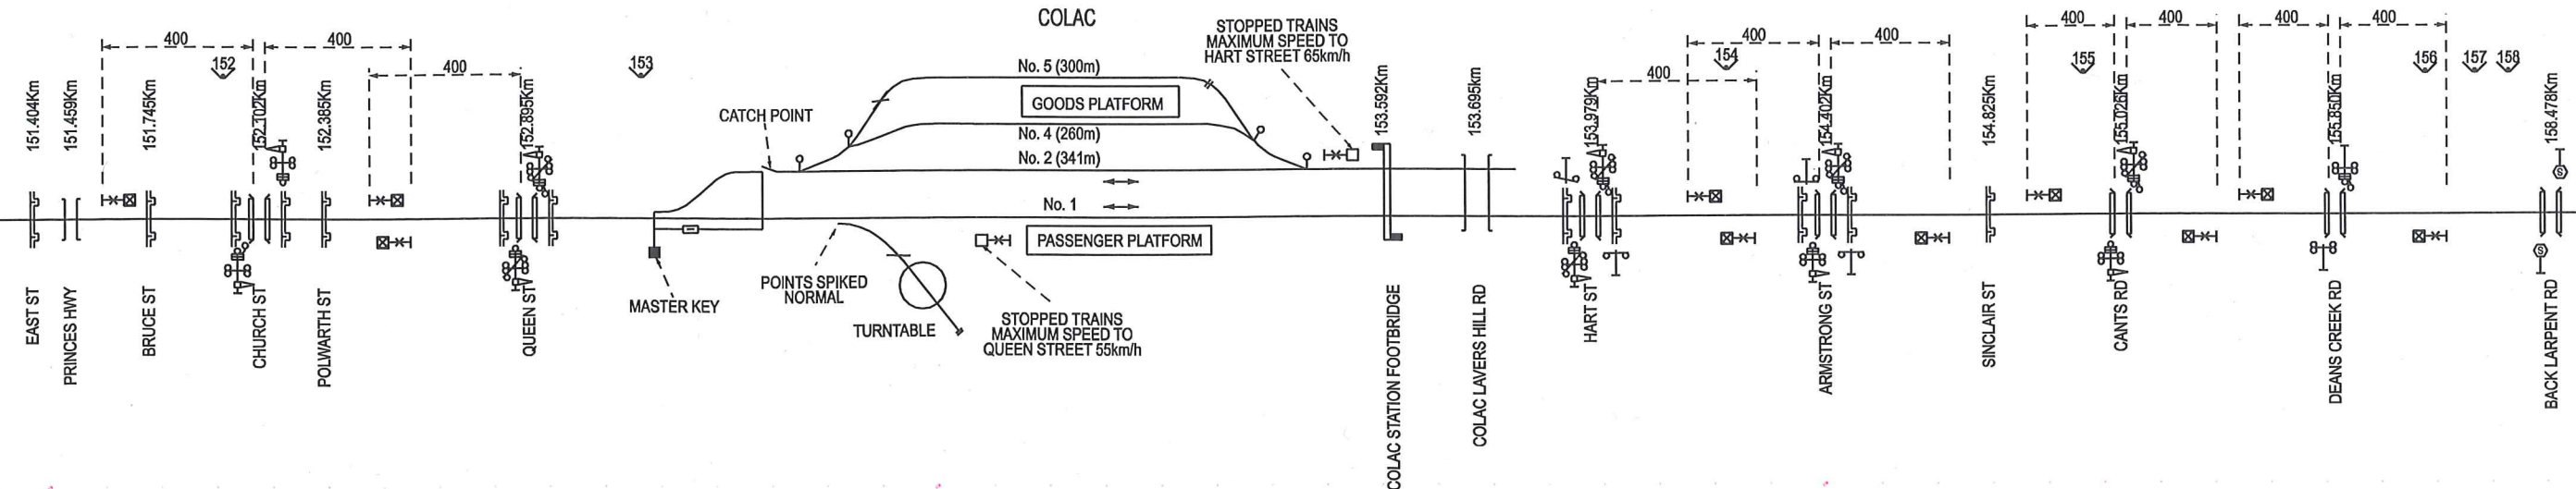

WARNOCOORT LOOP

COLAC

CONTINUED ON
CAMPERDOWN
TO TERANG
SIGNALLING DIAGRAM

BIRREGURRA TO COLAC
SIGNALLING DIAGRAM No: 52/13
(SUPERSEDES 136/12)

Showing Signal and Interlocking Arrangements to come into use on a date which will be issued by the Manager Systems and Safeworking