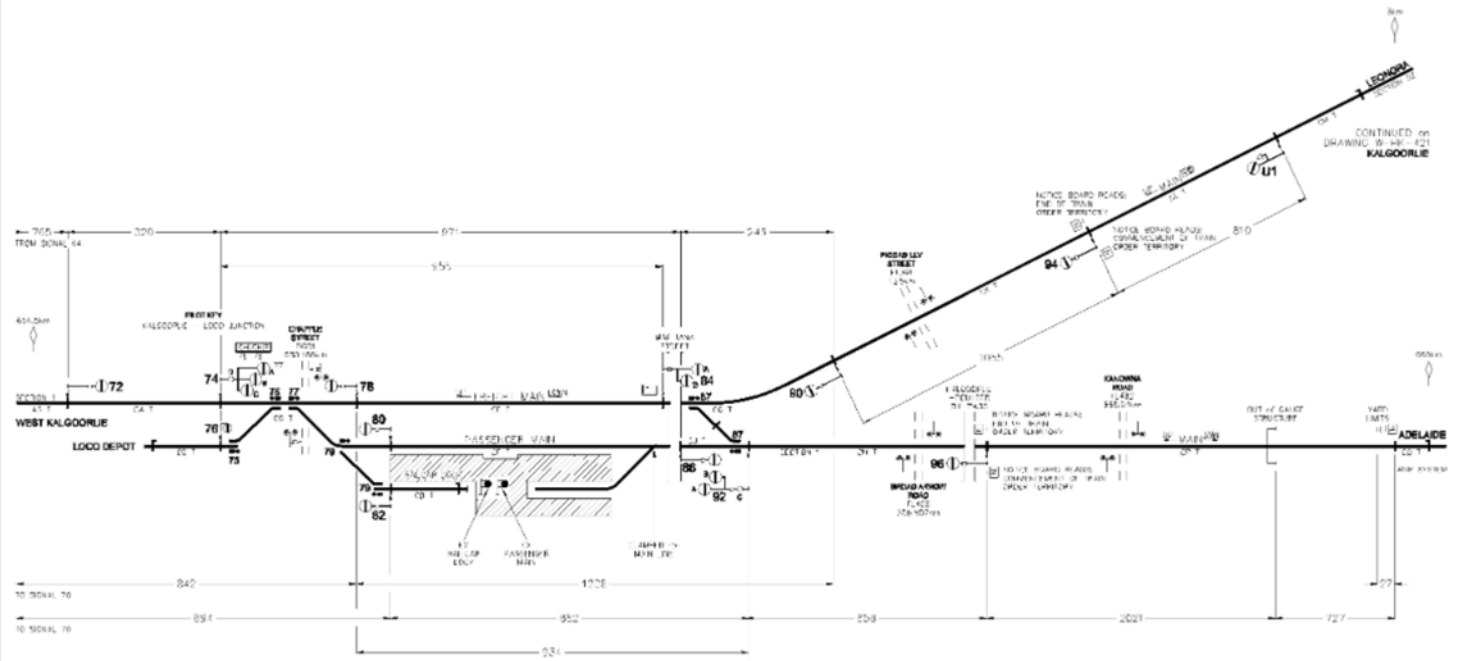

J. URSICH
Control & Communications Systems Manager

KALGOORLIE

DIAGRAM OF SIGNALLING
(CONTROLLED FROM WEST KALGOORLIE)

SEC 88 - KALGOORLIE - 1/2 of Section
SECTION 82 - 1 - 2/4

——— NARROW GAUGE
 ——— STANDARD GAUGE
 - - - - - DUAL GAUGE
 SYMBOLS SHOWN ON DRAWING W-80

ALL DIMENSIONS IN METRES
NOT TO SCALE

Sheet of	8	1-35
Control		
System		
W-B81		